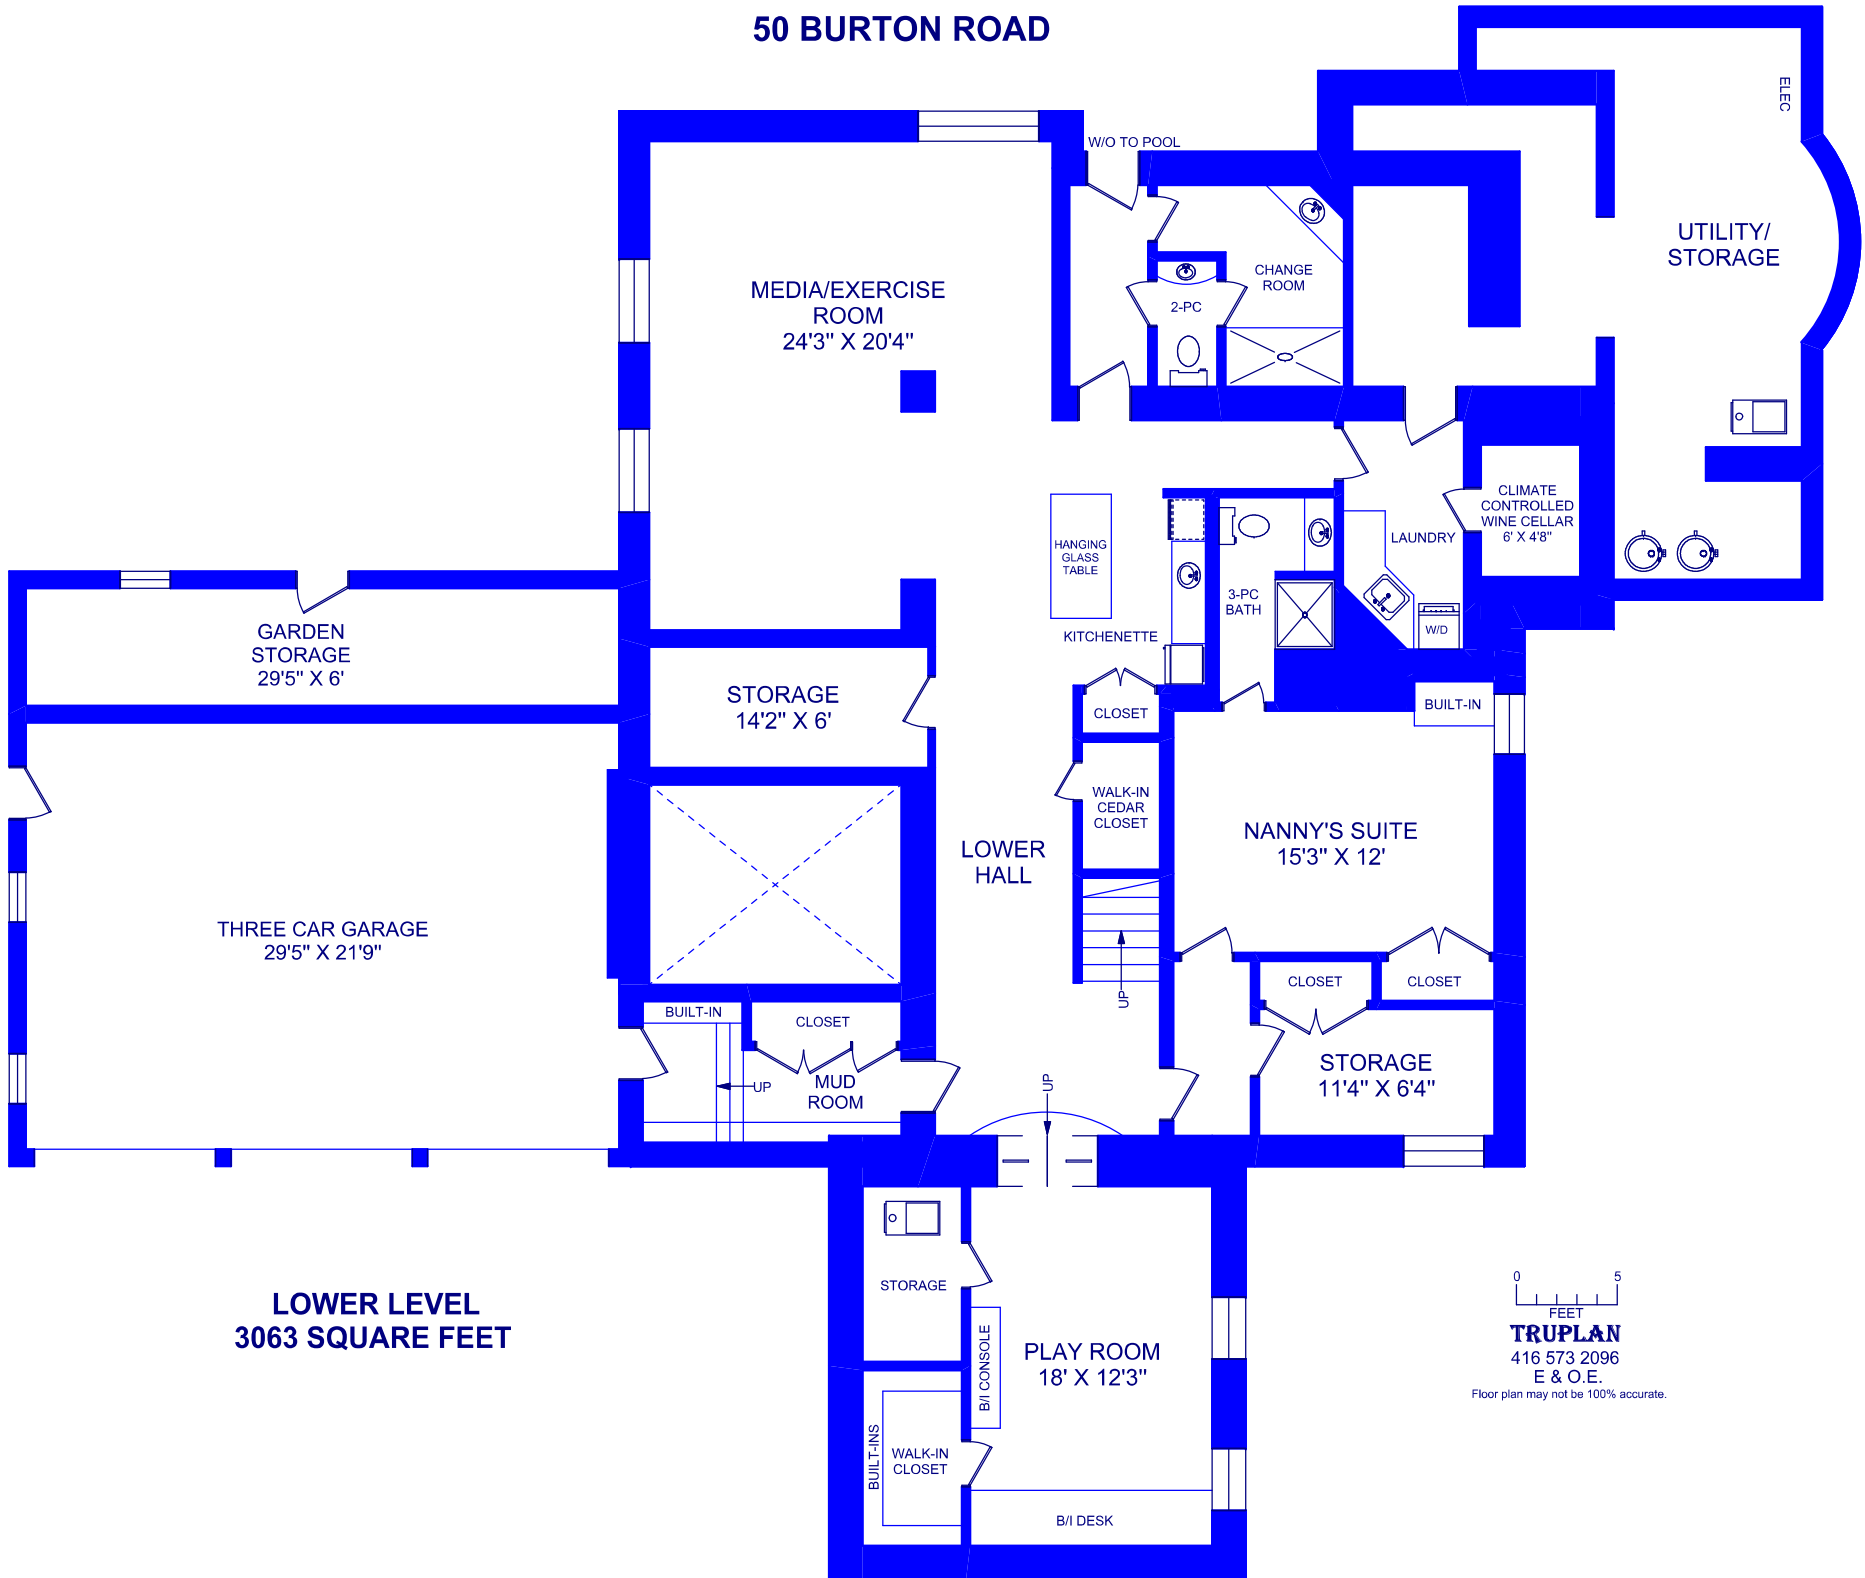

50 BURTON ROAD

**MAIN FLOOR**  
**2928 SQUARE FEET**

**TRUPLAN**  
416 573 2096  
E & O.E.

Floor plan may not be 100% accurate.

50 BURTON ROAD

**SECOND FLOOR**  
**2437 SQUARE FEET**

0 5  
FEET  
**TRUPLAN**  
416 573 2096  
E & O.E.  
Floor plan may not be 100% accurate.

50 BURTON ROAD

**LOWER LEVEL**  
**3063 SQUARE FEET**

**TRUPLAN**  
416 573 2096  
E & O.E.

Floor plan may not be 100% accurate.