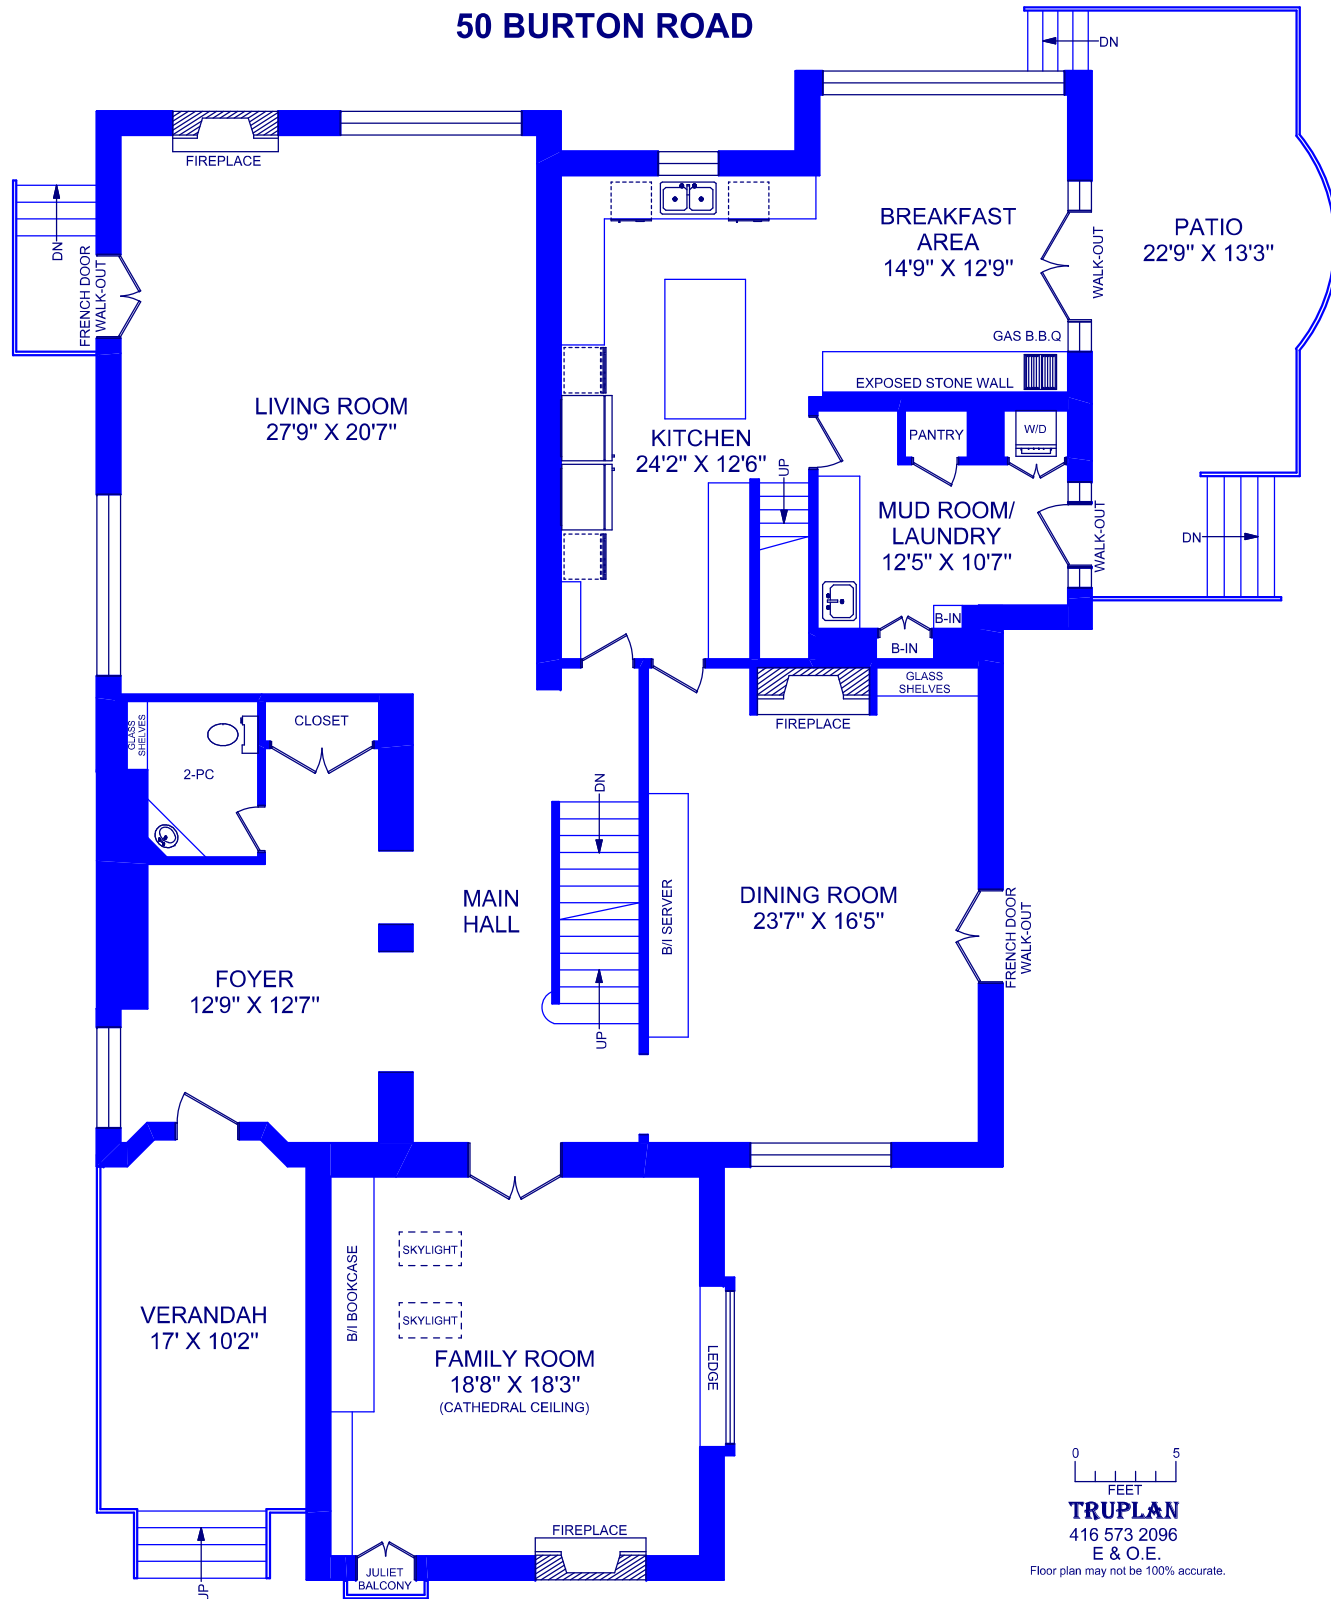

50 BURTON ROAD

**MAIN FLOOR**  
**2928 SQUARE FEET**

**TRUPLAN**  
416 573 2096  
E & O.E.

Floor plan may not be 100% accurate.

50 BURTON ROAD

**SECOND FLOOR**  
**2437 SQUARE FEET**

0 5  
FEET  
**TRUPLAN**  
416 573 2096  
E & O.E.  
Floor plan may not be 100% accurate.

50 BURTON ROAD

**LOWER LEVEL**  
**3063 SQUARE FEET**

**TRUPLAN**  
416 573 2096  
E & O.E.

Floor plan may not be 100% accurate.