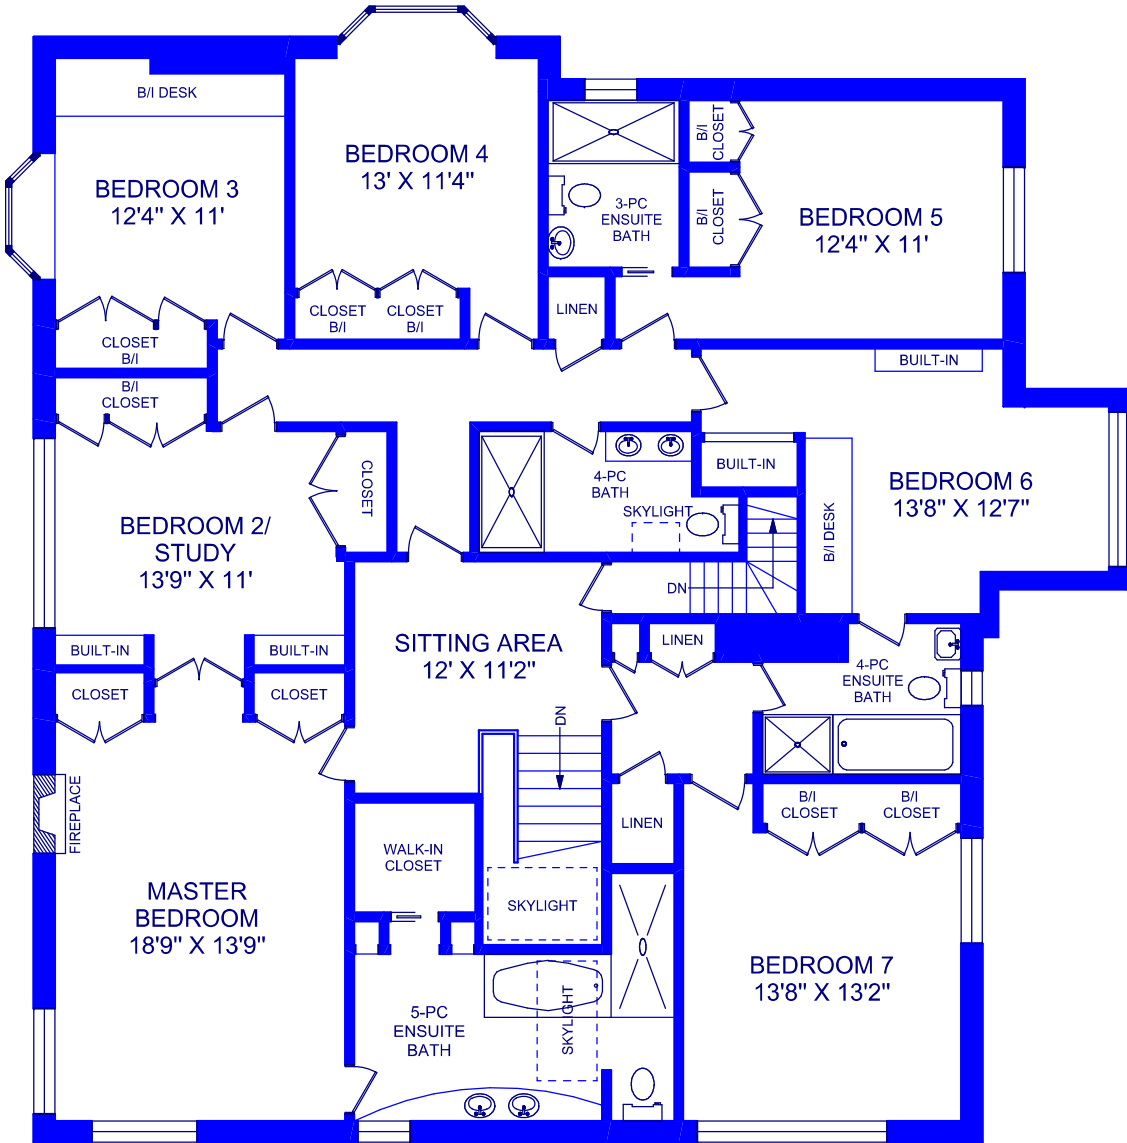

50 BURTON ROAD

**MAIN FLOOR**  
**2928 SQUARE FEET**

**TRUPLAN**  
416 573 2096  
E & O.E.

Floor plan may not be 100% accurate.

50 BURTON ROAD

**SECOND FLOOR**  
**2437 SQUARE FEET**

0 5  
FEET  
**TRUPLAN**  
416 573 2096  
E & O.E.  
Floor plan may not be 100% accurate.

50 BURTON ROAD

**LOWER LEVEL**  
**3063 SQUARE FEET**

**TRUPLAN**  
416 573 2096  
E & O.E.

Floor plan may not be 100% accurate.