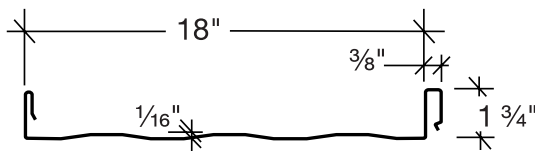

SIGNATURE® 300 Metallic 70% PVDF RESIN

 COPPER METALLIC ★ SR .46 SRI 51
 SILVER METALLIC ★ SR .52 SRI 58

Architectural Panel Profiles

Roof Panels

Ultra-Dek®
Snap-Together System
12" and 18" also available

Double-Lok®
Field Seamed System
12" and 18" also available

BattenLok® HS
Field Seamed System
12" also available

SuperLok®
Field Seamed System
12" also available

LokSeam®
Snap-Together System
12" and 16" also available