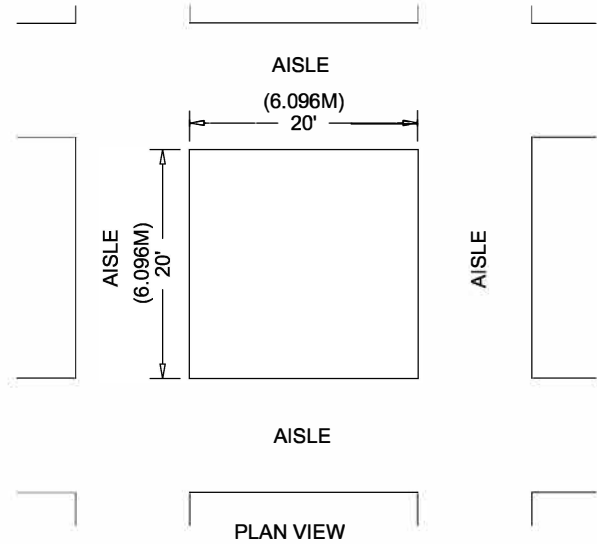

# Island Booth

An Island Booth is any size booth exposed to aisles on all four sides.

## Dimensions

An Island Booth is typically 20ft by 20ft (6.10m by 6.10m) or larger, although it may be configured differently.

## Use of Space

The entire cubic content of the space may be used up to the maximum allowable height, which is usually a range of 16ft to 20ft (4.88m to 6.10m), including signage. (NGWA's maximum allowable height is 20ft. This includes any signage.)

## Perimeter Openings

For Island booths larger than 30ft, a minimum 6ft (1.83m) opening is required every 30ft (9.14m).

FRONT VIEW