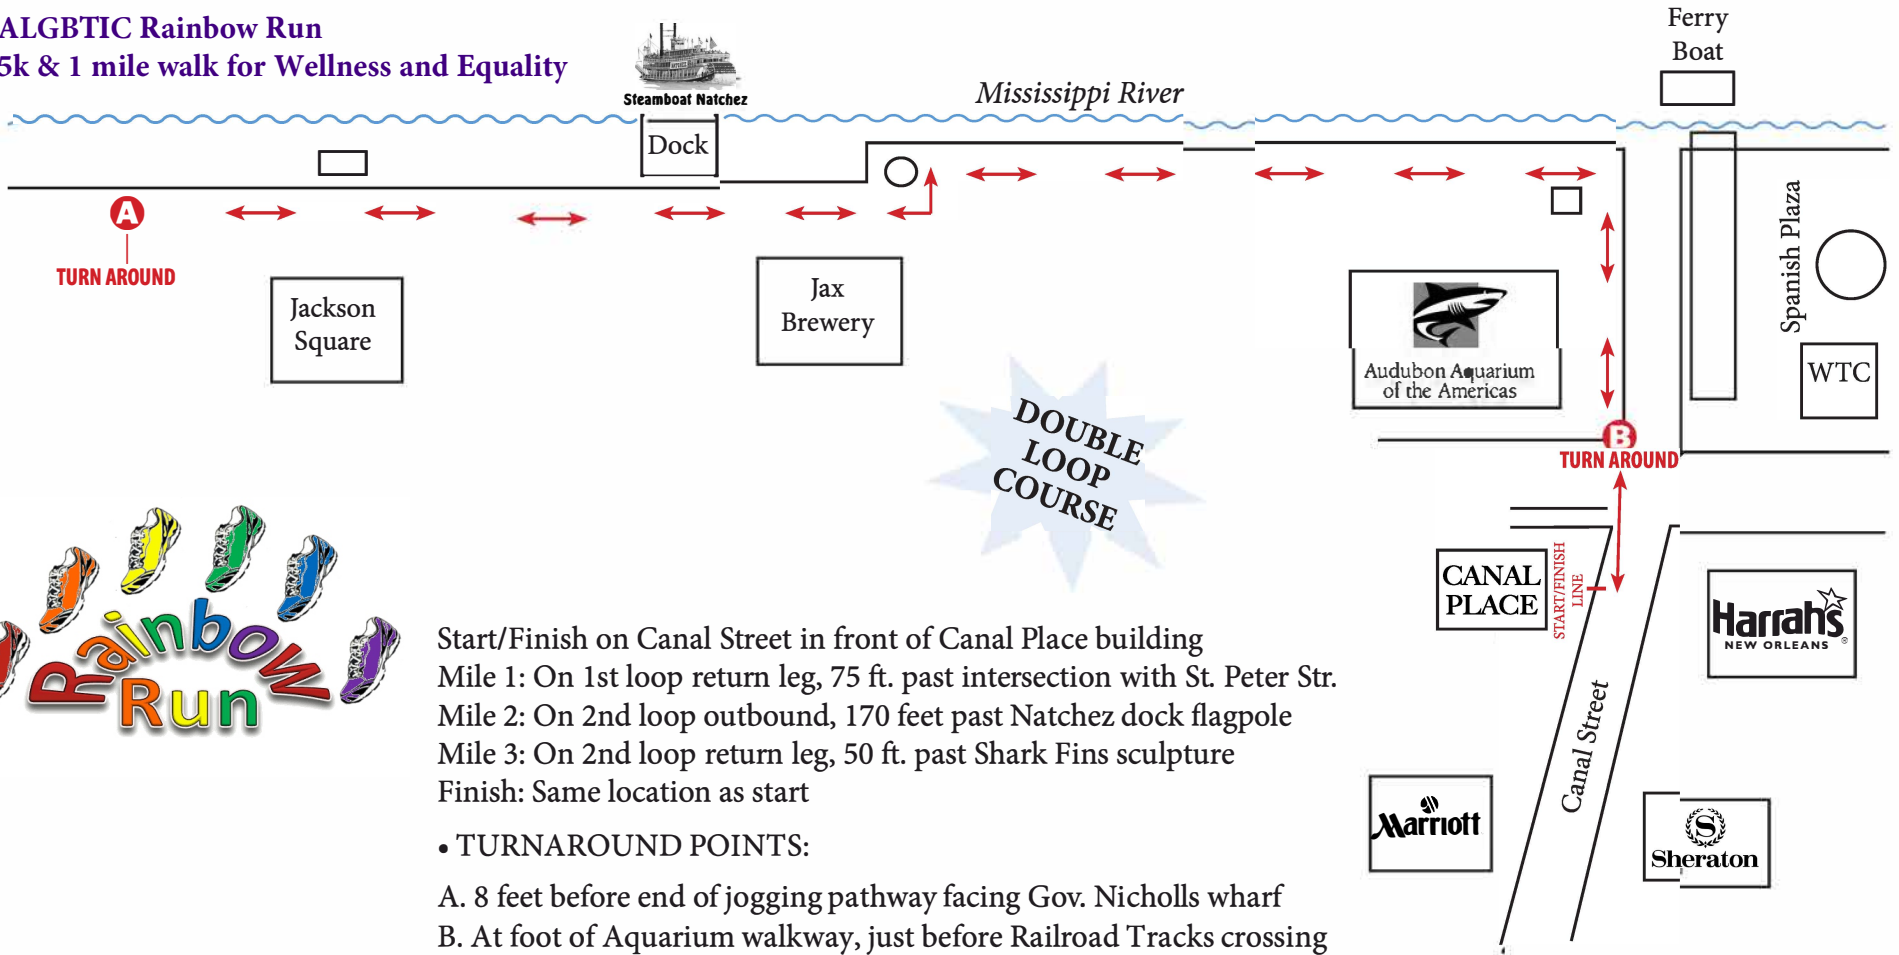

ALGBTIC Rainbow Run
5k & 1 mile walk for Wellness and Equality

Start/Finish on Canal Street in front of Canal Place building
 Mile 1: On 1st loop return leg, 75 ft. past intersection with St. Peter Str.
 Mile 2: On 2nd loop outbound, 170 feet past Natchez dock flagpole
 Mile 3: On 2nd loop return leg, 50 ft. past Shark Fins sculpture
 Finish: Same location as start

• **TURNAROUND POINTS:**

- A. 8 feet before end of jogging pathway facing Gov. Nicholls wharf
- B. At foot of Aquarium walkway, just before Railroad Tracks crossing