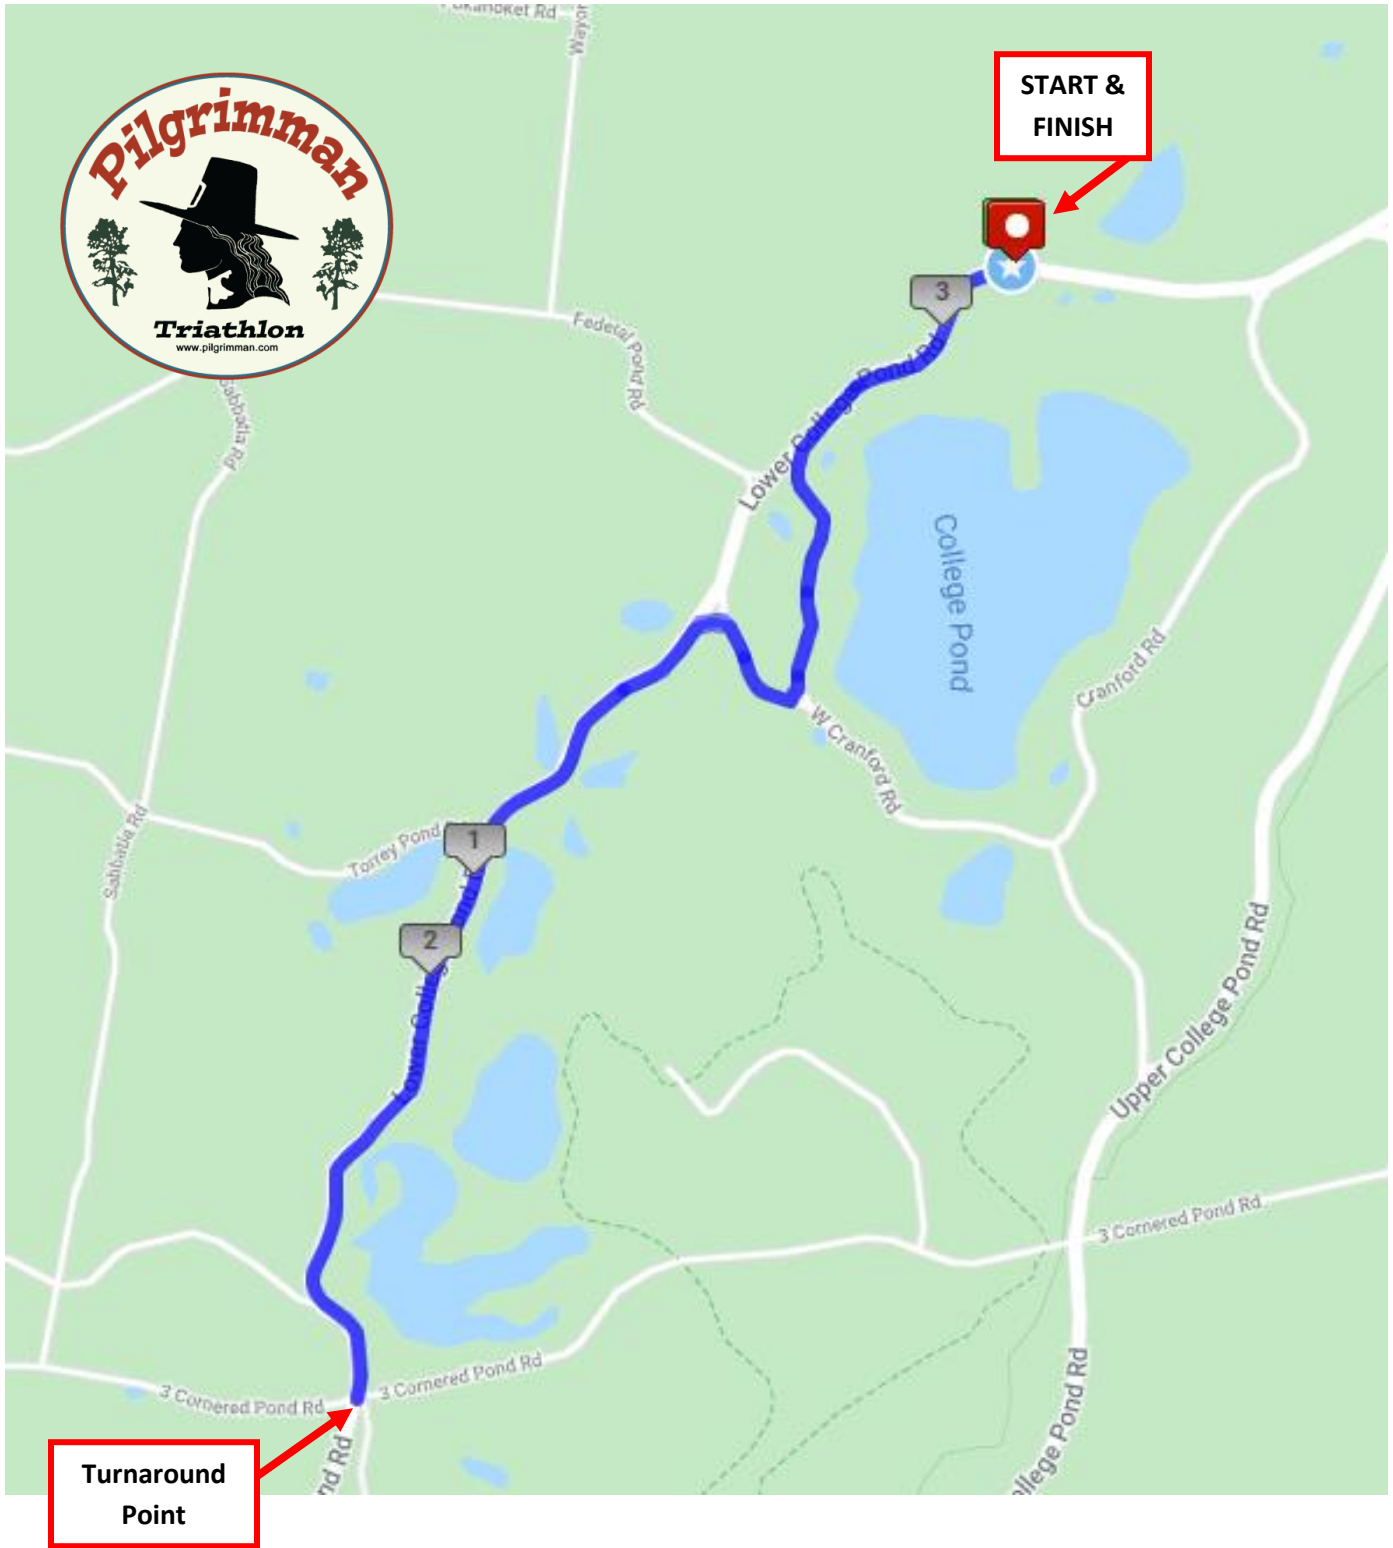

PILGRIMMAN TRIATHLON 2020 – SPRINT DISTANCE TRIATHLON RUN COURSE (3.1 miles)

Course Elevation Chart (+ 165' elevation gain)