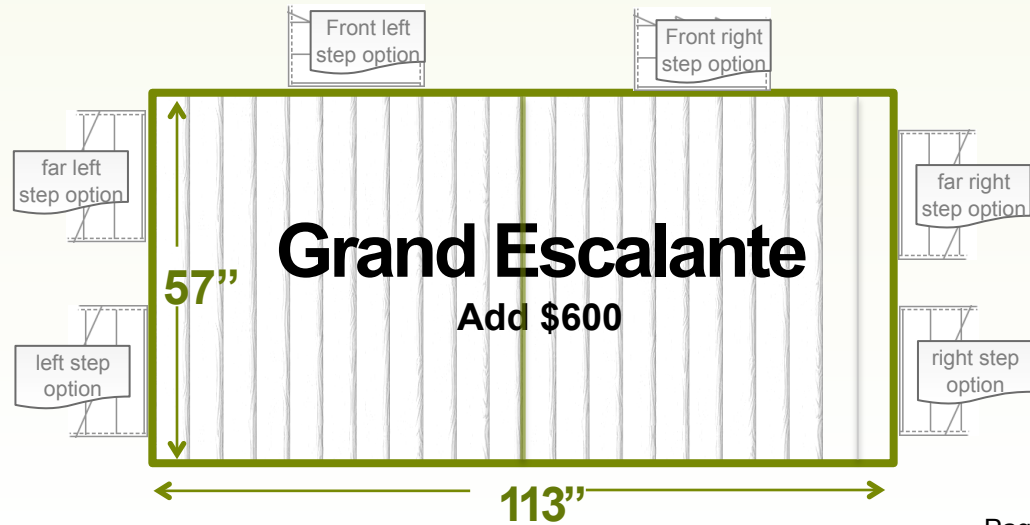

RV

Our base model deck size is the Kingston 45 "x 45". Standard larger sizes are available in the dimensions shown for the associated upgrade price. Step orientation does not affect the price. We can also design and build custom sizes – Call for details.

Sequoia
Add \$400

57" x 57"

RV

Acadia
57" Long
Add \$200

57" x 45"

RV

STANDARD DOUBLE DECK SIZES

Call **972-722-2098**

***Base Price:**

24 Series:	\$2699
32 Series:	\$2799
40 Series:	\$2899

Our base model deck size is the Kingston 45 "x 45". Standard larger sizes are available in the dimensions shown for the associated upgrade price. Step orientation does not affect the price. We can also design and build custom sizes – Call for details.

Call 972-722-2098
STANDARD DECK PRICE CHART

Deck Style	Deck Size (L x W)	24 Series 3 Steps	32 Series 4 Steps	40 Series 5 Steps
Kingston	45" x 45"	\$1499	\$1549	\$1599
Acadia	57" x 45"	\$1699	\$1749	\$1799
Sequoia	57" x 57"	\$1899	\$1949	\$1999
Denali	45" x 89"	\$2699	\$2799	\$2899
Shenandoah	57" x 89"	\$2999	\$3099	\$3199
Grand Escalante	57" x 113"	\$3299	\$3399	\$3499
Additional Steps	N/A	\$300	\$350	\$400