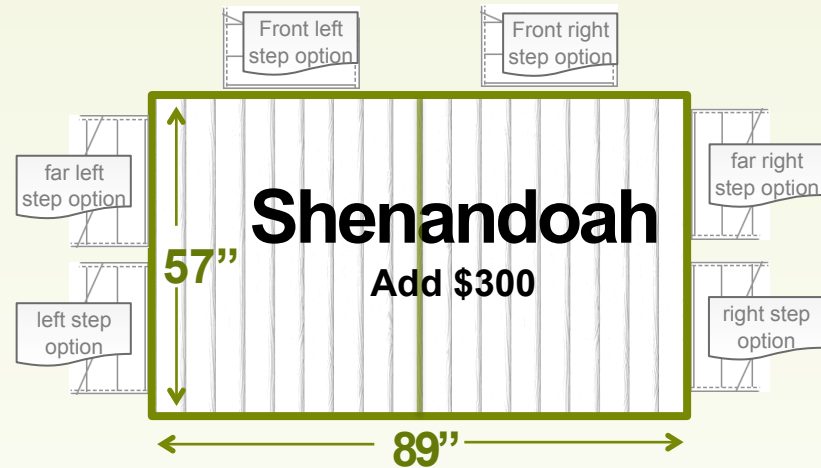

RV

Our base model deck size is the Kingston 45 "x 45". Standard larger sizes are available in the dimensions shown for the associated upgrade price. Step orientation does not affect the price. We can also design and build custom sizes – Call for details.

Sequoia
Add \$400

57" x 57"

RV

Acadia
57" Long
Add \$200

57" x 45"

RV

STANDARD DOUBLE DECK SIZES

Call **972-722-2098**

***Base Price:**

24 Series:	\$2699
32 Series:	\$2799
40 Series:	\$2899

Our base model deck size is the Kingston 45 "x 45". Standard larger sizes are available in the dimensions shown for the associated upgrade price. Step orientation does not affect the price. We can also design and build custom sizes – Call for details.

Call 972-722-2098
STANDARD DECK PRICE CHART

Deck Style	Deck Size (L x W)	24 Series 3 Steps	32 Series 4 Steps	40 Series 5 Steps
Kingston	45" x 45"	\$1499	\$1549	\$1599
Acadia	57" x 45"	\$1699	\$1749	\$1799
Sequoia	57" x 57"	\$1899	\$1949	\$1999
Denali	45" x 89"	\$2699	\$2799	\$2899
Shenandoah	57" x 89"	\$2999	\$3099	\$3199
Grand Escalante	57" x 113"	\$3299	\$3399	\$3499
Additional Steps	N/A	\$300	\$350	\$400