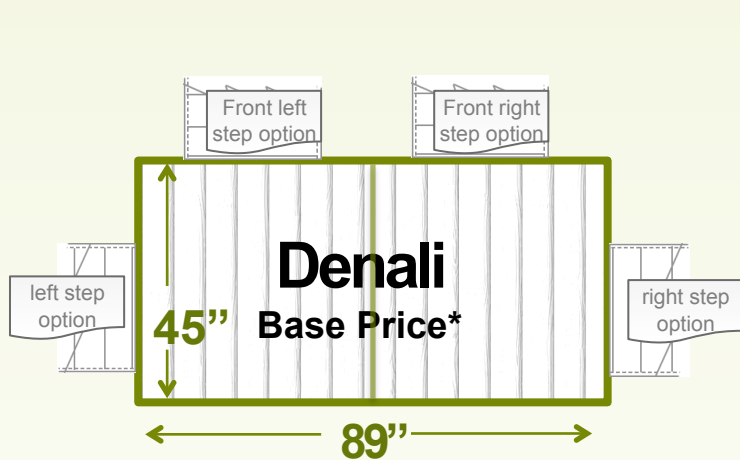

RV

Our base model deck size is the Kingston 45 "x 45". Standard larger sizes are available in the dimensions shown for the associated upgrade price. Step orientation does not affect the price. We can also design and build custom sizes – Call for details.

Sequoia
Add \$400

57" x 57"

RV

Acadia
57" Long
Add \$200

57" x 45"

RV

STANDARD DOUBLE DECK SIZES

Call **972-722-2098**

***Base Price:**

24 Series:	\$2699
32 Series:	\$2799
40 Series:	\$2899

Our base model deck size is the Kingston 45 "x 45". Standard larger sizes are available in the dimensions shown for the associated upgrade price. Step orientation does not affect the price. We can also design and build custom sizes – Call for details.

Call 972-722-2098
STANDARD DECK PRICE CHART

Deck Style	Deck Size (L x W)	24 Series 3 Steps	32 Series 4 Steps	40 Series 5 Steps
Kingston	45" x 45"	\$1499	\$1549	\$1599
Acadia	57" x 45"	\$1699	\$1749	\$1799
Sequoia	57" x 57"	\$1899	\$1949	\$1999
Denali	45" x 89"	\$2699	\$2799	\$2899
Shenandoah	57" x 89"	\$2999	\$3099	\$3199
Grand Escalante	57" x 113"	\$3299	\$3399	\$3499
Additional Steps	N/A	\$300	\$350	\$400