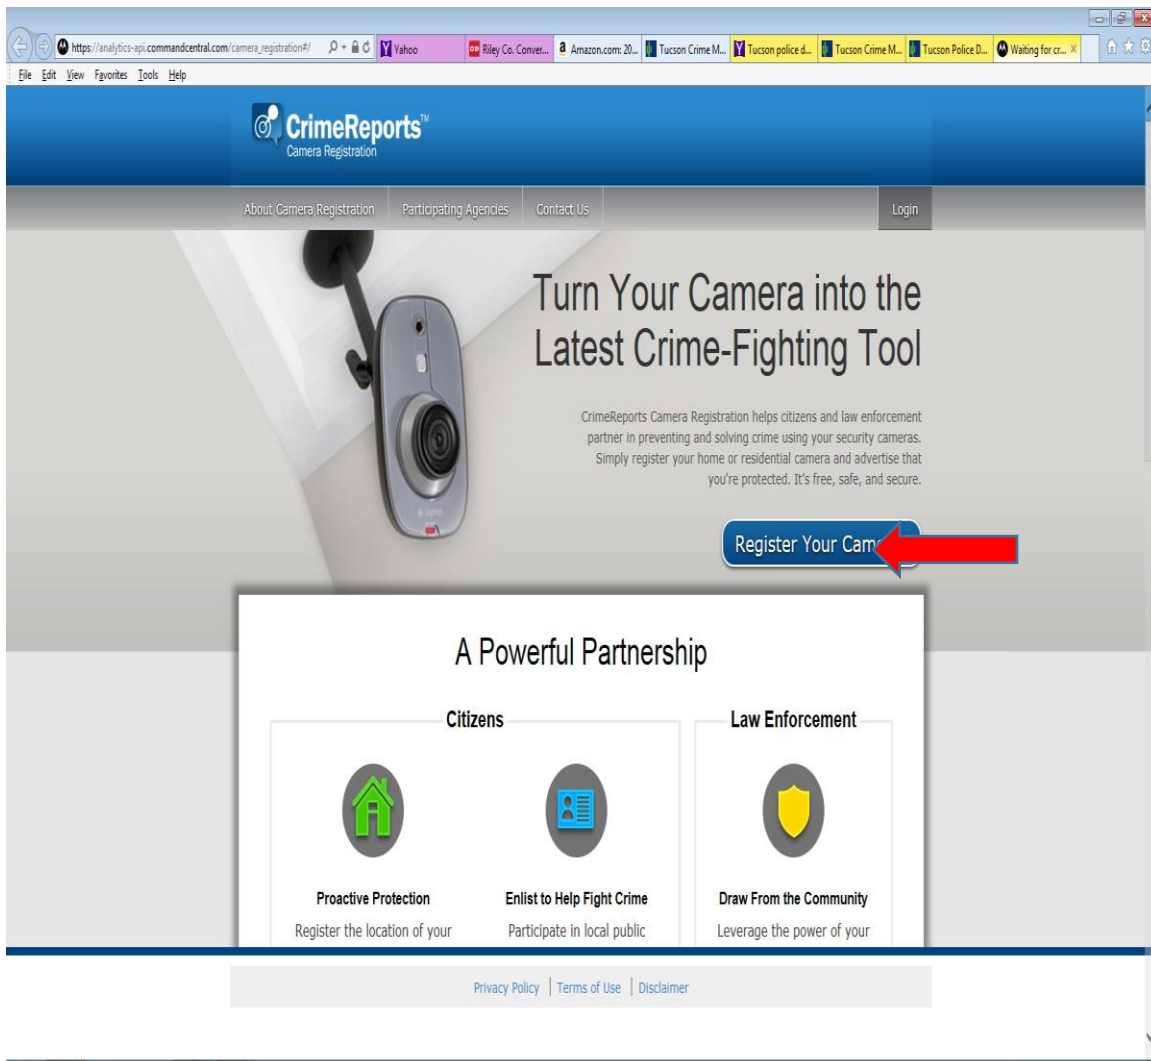

Tucson Crime Mapping

Tucson Police Department

3 incidents Jul 31, 2018 - Aug 14, 2018 Filter

Tucson

Map Views

Tucson Police Department

Tucson, AZ Police Dept

Data last updated on Aug 14, 2018

- 3) Motorola Solutions – Click on “Register a Camera”, this will take you to the Crime Reports camera registration page.

<https://www.tucsonaz.gov/police/statistics>

Tucson Crime Mapping

Tucson Police Department

https://analytics-api.commandcentral.com/camera_registration#/

5) Registration page – Register your surveillance cameras here.

https://analytics-api.commandcentral.com/camera_registration#/login

The screenshot shows a web browser window with the URL https://analytics-api.commandcentral.com/camera_registration#/login. The page features a blue header with the "CrimeReports™ Camera Registration" logo. Below the header is a navigation bar with links for "About Camera Registration", "Participating Agencies", "Contact Us", and "Login". The main content area is a white box titled "Welcome to Camera Registration" with the following text: "Welcome to the Camera Registration page. Start here by signing in with your CrimeReports account information or sign up for an account here." The box is divided into two sections: "Account Login" and "Register Account".