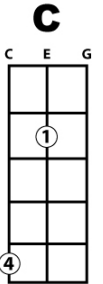

For 2-string Bass with "GD" Tuning. Arranged in the Key of G.

D G

D 0—0—5—0—5—0—5—0—5—0—4—

G —2—2—

I hear the train a-comin'. It's

G

D 5—0—5—0—4—5—0—5—0—

G —

rollin' 'round the bend and I ain't seen the sunshine since

G7 C

D 4—5—0—5—5—5—5—5—

G —2—4—5—5—5—

I don't know when. I'm stuck in Folsom prison and

G D

D 5—5—5—0—5—0—4—5—0—5—4—0—

G —5—5—

time keeps dra--ggin' on. But that train

G

D —0—0—0—5—0—5—0—4—5—

G 2—2—2—2—

keeps a-rollin' on down to Sa--an An-tone.

Additional Verses

When I was just a baby
My Mama told me, "Son
Always be a good boy
Don't ever play with guns,"
But I shot a man in Reno
Just to watch him die
When I hear that whistle blowin'
I hang my head and cry