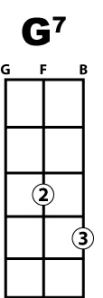

For 2-string Bass with "GD" Tuning. Arranged in the Key of G.

D G

D 0—0—5—0—5—0—5—0—5—0—4—

G —2—2—

I hear the train a-comin'. It's

G

D 5—0—5—0—4—5—0—5—0—

G —

rollin' 'round the bend and I ain't seen the sunshine since

G7 C

D 4—5—0—5—5—5—5—5—

G —2—4—5—5—5—

I don't know when. I'm stuck in Folsom prison and

G D

D 5—5—5—0—5—0—4—5—0—5—4—0—

G —5—5—

time keeps dra--ggin' on. But that train

G

D —0—0—0—5—0—5—0—4—5—

G 2—2—2—2—

keeps a-rollin' on down to Sa--an An-tone.

Additional Verses

When I was just a baby
My Mama told me, "Son
Always be a good boy
Don't ever play with guns,"
But I shot a man in Reno
Just to watch him die
When I hear that whistle blowin'
I hang my head and cry