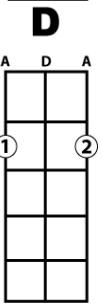

Free Cigar Box Guitar Tablature from CigarBoxGuitar.com

Sponsored by www.CBGitty.com, the source for all things Cigar Box Guitar: Kits, Parts, Instruments & More.

Folsom Prison Blues [G-Bass Tablature]

Words and Music by Johnny Cash. Arrangement by Glenn Watt.

For 2-string Bass with "GD" Tuning. Arranged in the Key of G.

D G

D 0—0—5—0—5—0—5—0—5—0—4—

G —2—2—

I hear the train a-comin'. It's

G

D 5—0—5—0—4—5—0—5—0—

G —

rollin' 'round the bend and I ain't seen the sunshine since

G7 C

D 4—5—0—5—5—5—5—5—

G —2—4—5—5—5—

I don't know when. I'm stuck in Folsom prison and

G D

D 5—5—5—0—5—0—4—5—0—5—4—0—

G —5—5—

time keeps dra--ggin' on. But that train

G

D —0—0—0—5—0—5—0—4—5—

G 2—2—2—2—

keeps a-rollin' on down to Sa--an An-tone.

Additional Verses

When I was just a baby
My Mama told me, "Son
Always be a good boy
Don't ever play with guns,"
But I shot a man in Reno
Just to watch him die
When I hear that whistle blowin'
I hang my head and cry