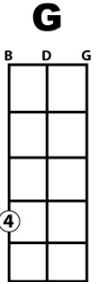

For 2-string Bass with "GD" Tuning. Arranged in the Key of G.

D G

D 0—0—5—0—5—0—5—0—5—0—4—

G —2—2—

I hear the train a-comin'. It's

G

D 5—0—5—0—4—5—0—5—0—

G —

rollin' 'round the bend and I ain't seen the sunshine since

G7 C

D 4—5—0—5—5—5—5—5—

G —2—4—5—5—5—

I don't know when. I'm stuck in Folsom prison and

G D

D 5—5—5—0—5—0—4—5—0—5—4—0—

G —5—5—

time keeps dra--ggin' on. But that train

G

D —0—0—0—5—0—5—0—4—5—

G 2—2—2—2—

keeps a-rollin' on down to Sa--an An-tone.

Additional Verses

When I was just a baby
My Mama told me, "Son
Always be a good boy
Don't ever play with guns,"
But I shot a man in Reno
Just to watch him die
When I hear that whistle blowin'
I hang my head and cry