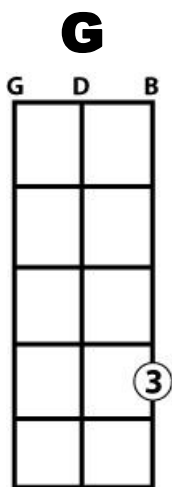

C. B. Gitty's

CBG Jam Sheet

All of the most common chords needed for playing in the key of G
For use on 3-string CBGs tuned to Open G "GDG"

Em

B E G

Am

A E C

Bm

B F# D

Use these chord forms with your cigar box guitar to play the chords needed to play most songs in the key of G. We present two forms of each of the primary chords (G, C and D) for variety. If you need a primer on how to read and make use of these chord forms, check out our article in the knowledgebase on CigarBoxGuitar.com! We also have many other free cigar box guitar chord form sheets and other resources available there.