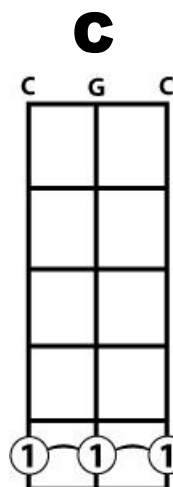

C. B. Gitty's

CBG Jam Sheet

All of the most common chords needed for playing in the key of G
For use on 3-string CBGs tuned to Open G "GDG"

Em

B E G

Am

A E C

Bm

B F# D

Use these chord forms with your cigar box guitar to play the chords needed to play most songs in the key of G. We present two forms of each of the primary chords (G, C and D) for variety. If you need a primer on how to read and make use of these chord forms, check out our article in the knowledgebase on CigarBoxGuitar.com! We also have many other free cigar box guitar chord form sheets and other resources available there.