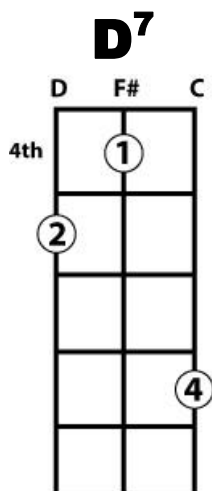

C. B. Gitty's

CBG Jam Sheet

All of the most common chords needed for playing in the key of G
For use on 3-string CBGs tuned to Open G "GDG"

Em

B E G

Am

A E C

Bm

B F# D

Use these chord forms with your cigar box guitar to play the chords needed to play most songs in the key of G. We present two forms of each of the primary chords (G, C and D) for variety. If you need a primer on how to read and make use of these chord forms, check out our article in the knowledgebase on CigarBoxGuitar.com! We also have many other free cigar box guitar chord form sheets and other resources available there.