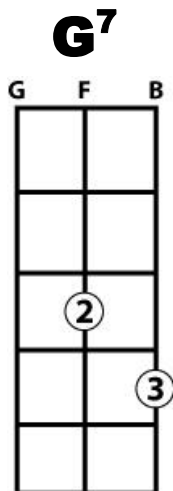

C. B. Gitty's

CBG Jam Sheet

All of the most common chords needed for playing in the key of G
For use on 3-string CBGs tuned to Open G "GDG"

Em

B E G

Am

A E C

Bm

B F# D

Use these chord forms with your cigar box guitar to play the chords needed to play most songs in the key of G. We present two forms of each of the primary chords (G, C and D) for variety. If you need a primer on how to read and make use of these chord forms, check out our article in the knowledgebase on CigarBoxGuitar.com! We also have many other free cigar box guitar chord form sheets and other resources available there.