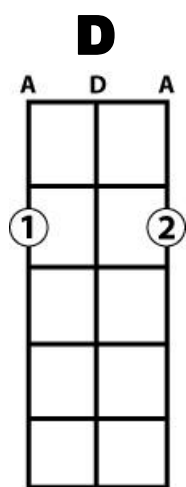

C. B. Gitty's

CBG Jam Sheet

All of the most common chords needed for playing in the key of G
For use on 3-string CBGs tuned to Open G "GDG"

Em

B E G

Am

A E C

Bm

B F# D

Use these chord forms with your cigar box guitar to play the chords needed to play most songs in the key of G. We present two forms of each of the primary chords (G, C and D) for variety. If you need a primer on how to read and make use of these chord forms, check out our article in the knowledgebase on CigarBoxGuitar.com! We also have many other free cigar box guitar chord form sheets and other resources available there.