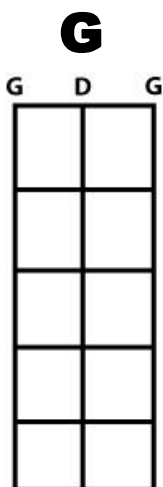

C. B. Gitty's

CBG Jam Sheet

All of the most common chords needed for playing in the key of G
For use on 3-string CBGs tuned to Open G "GDG"

Em

B E G

Am

A E C

Bm

B F# D

Use these chord forms with your cigar box guitar to play the chords needed to play most songs in the key of G. We present two forms of each of the primary chords (G, C and D) for variety. If you need a primer on how to read and make use of these chord forms, check out our article in the knowledgebase on CigarBoxGuitar.com! We also have many other free cigar box guitar chord form sheets and other resources available there.