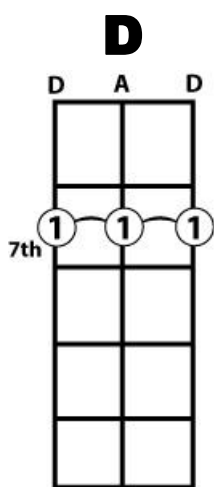

C. B. Gitty's

CBG Jam Sheet

All of the most common chords needed for playing in the key of G
For use on 3-string CBGs tuned to Open G "GDG"

Em

B E G

Am

A E C

Bm

B F# D

Use these chord forms with your cigar box guitar to play the chords needed to play most songs in the key of G. We present two forms of each of the primary chords (G, C and D) for variety. If you need a primer on how to read and make use of these chord forms, check out our article in the knowledgebase on CigarBoxGuitar.com! We also have many other free cigar box guitar chord form sheets and other resources available there.