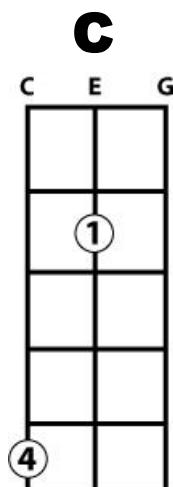

C. B. Gitty's

CBG Jam Sheet

All of the most common chords needed for playing in the key of G
For use on 3-string CBGs tuned to Open G "GDG"

Em

B E G

Am

A E C

Bm

B F# D

Use these chord forms with your cigar box guitar to play the chords needed to play most songs in the key of G. We present two forms of each of the primary chords (G, C and D) for variety. If you need a primer on how to read and make use of these chord forms, check out our article in the knowledgebase on CigarBoxGuitar.com! We also have many other free cigar box guitar chord form sheets and other resources available there.