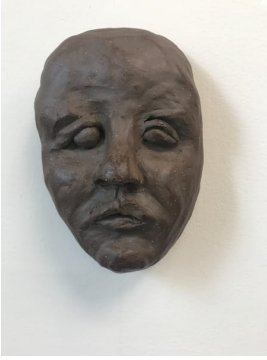

63.6 x 15 in (161.54 x 38.1 cm)

Inv #: IW02

2018

Price: \$1,200.00

Self-portrait

Irene Wa
Unfired clay
8 x 6.5 in (20.32 x 16.51 cm)

Inv #: IW10
2020
Price: \$900.00

The Floor