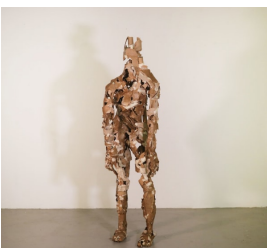

Self

Irene Wa

Recycled cardboard, paper maché

63.6 x 15 in (161.54 x 38.1 cm)

Inv #: IW02

2018

Price: $1,200.00