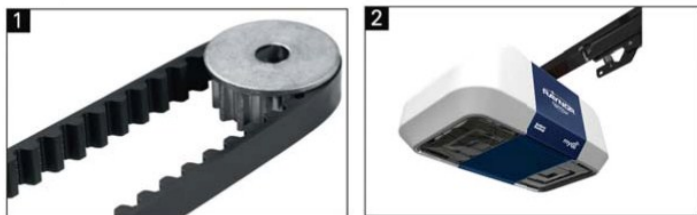

DC Power Belt Operation

Lifetime Motor & Belt Warranty
5-Year Warranty on Components

explore the features.

1. Belt Drive. Created for maximum performance and smooth operation year after year, the belt glides through the drive sprocket with no metal-to-metal contact. **2. 33% More Light.** Two, 100 watt bulbs brightens the darkest garage. Also features an adjustable 1-1/2 to 4-1/2 minute light delay, as well as hinged lens covers for easy bulb replacement. **3. Battery Backup.** Equipped with EverCharge®, Raynor Standby Power will operate the garage door opener for 40 cycles within a 24-hour period and recharges automatically when the power comes back on. Includes a 1-year warranty on EverCharge®, Raynor Standby Power System.

safety & security devices.

1. PosiLock™ Security System. Once your garage door goes down, it's securely locked so an intruder cannot gain access. **2. Protector System® Photo Eyes.** Projects an invisible beam across the door opening. If any object breaks the light beam while closing, the door will stop and reverse direction to full open position. **3. Manual Release Handle.** This releases the garage door for manual operation.

standard accessories.

1. Premium Remote Control. This sleek and stylish control automatically lights up as you bring your hand nearby, so you'll always know exactly which button to press, even in the dark. Operates up to 3 garage doors. **2. Smart Control Panel™.** Includes a "hands-free" motion detector that automatically turns your opener lights on when you enter the garage. In addition, its advanced design also displays the time and inside garage temperature, as well as important system status messages and also locks out all radio control signals while you're away.