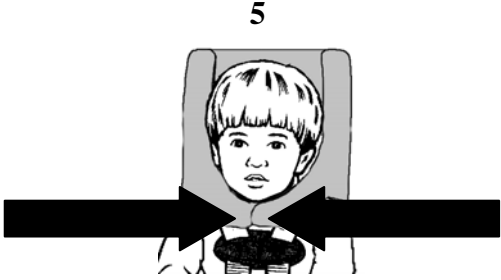

# Sleepy Time Headrest Installation Instructions

Place the headrest on the child carseat making sure the back panel is between the child carseat and the automobile seat. The carseat should be securely fastened to the automobile seat for your child's safety and for the headrest to work properly.

Fasten velcro sides together under child's chin.  
**(Do not fasten the velcro on children under 15 pounds)**