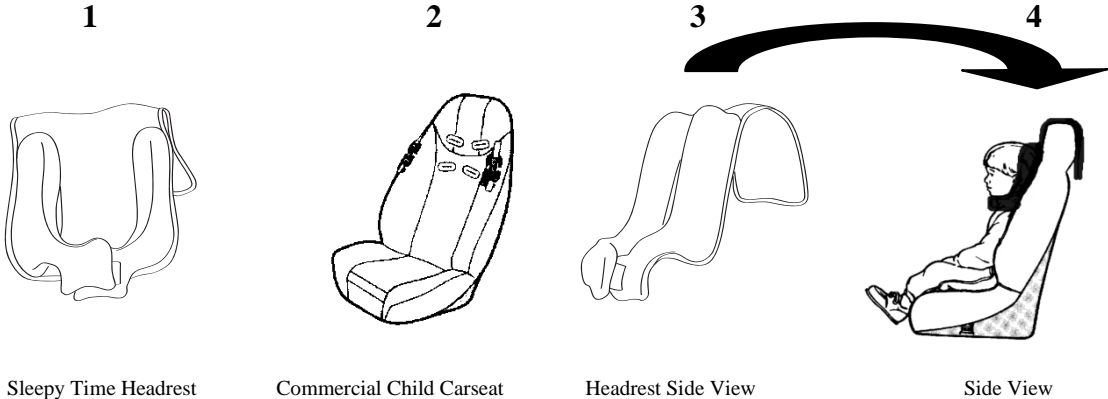

# Sleepy Time Headrest Installation Instructions

Place the headrest on the child carseat making sure the back panel is between the child carseat and the automobile seat. The carseat should be securely fastened to the automobile seat for your child's safety and for the headrest to work properly.

Fasten velcro sides together under child's chin.  
**(Do not fasten the velcro on children under 15 pounds)**