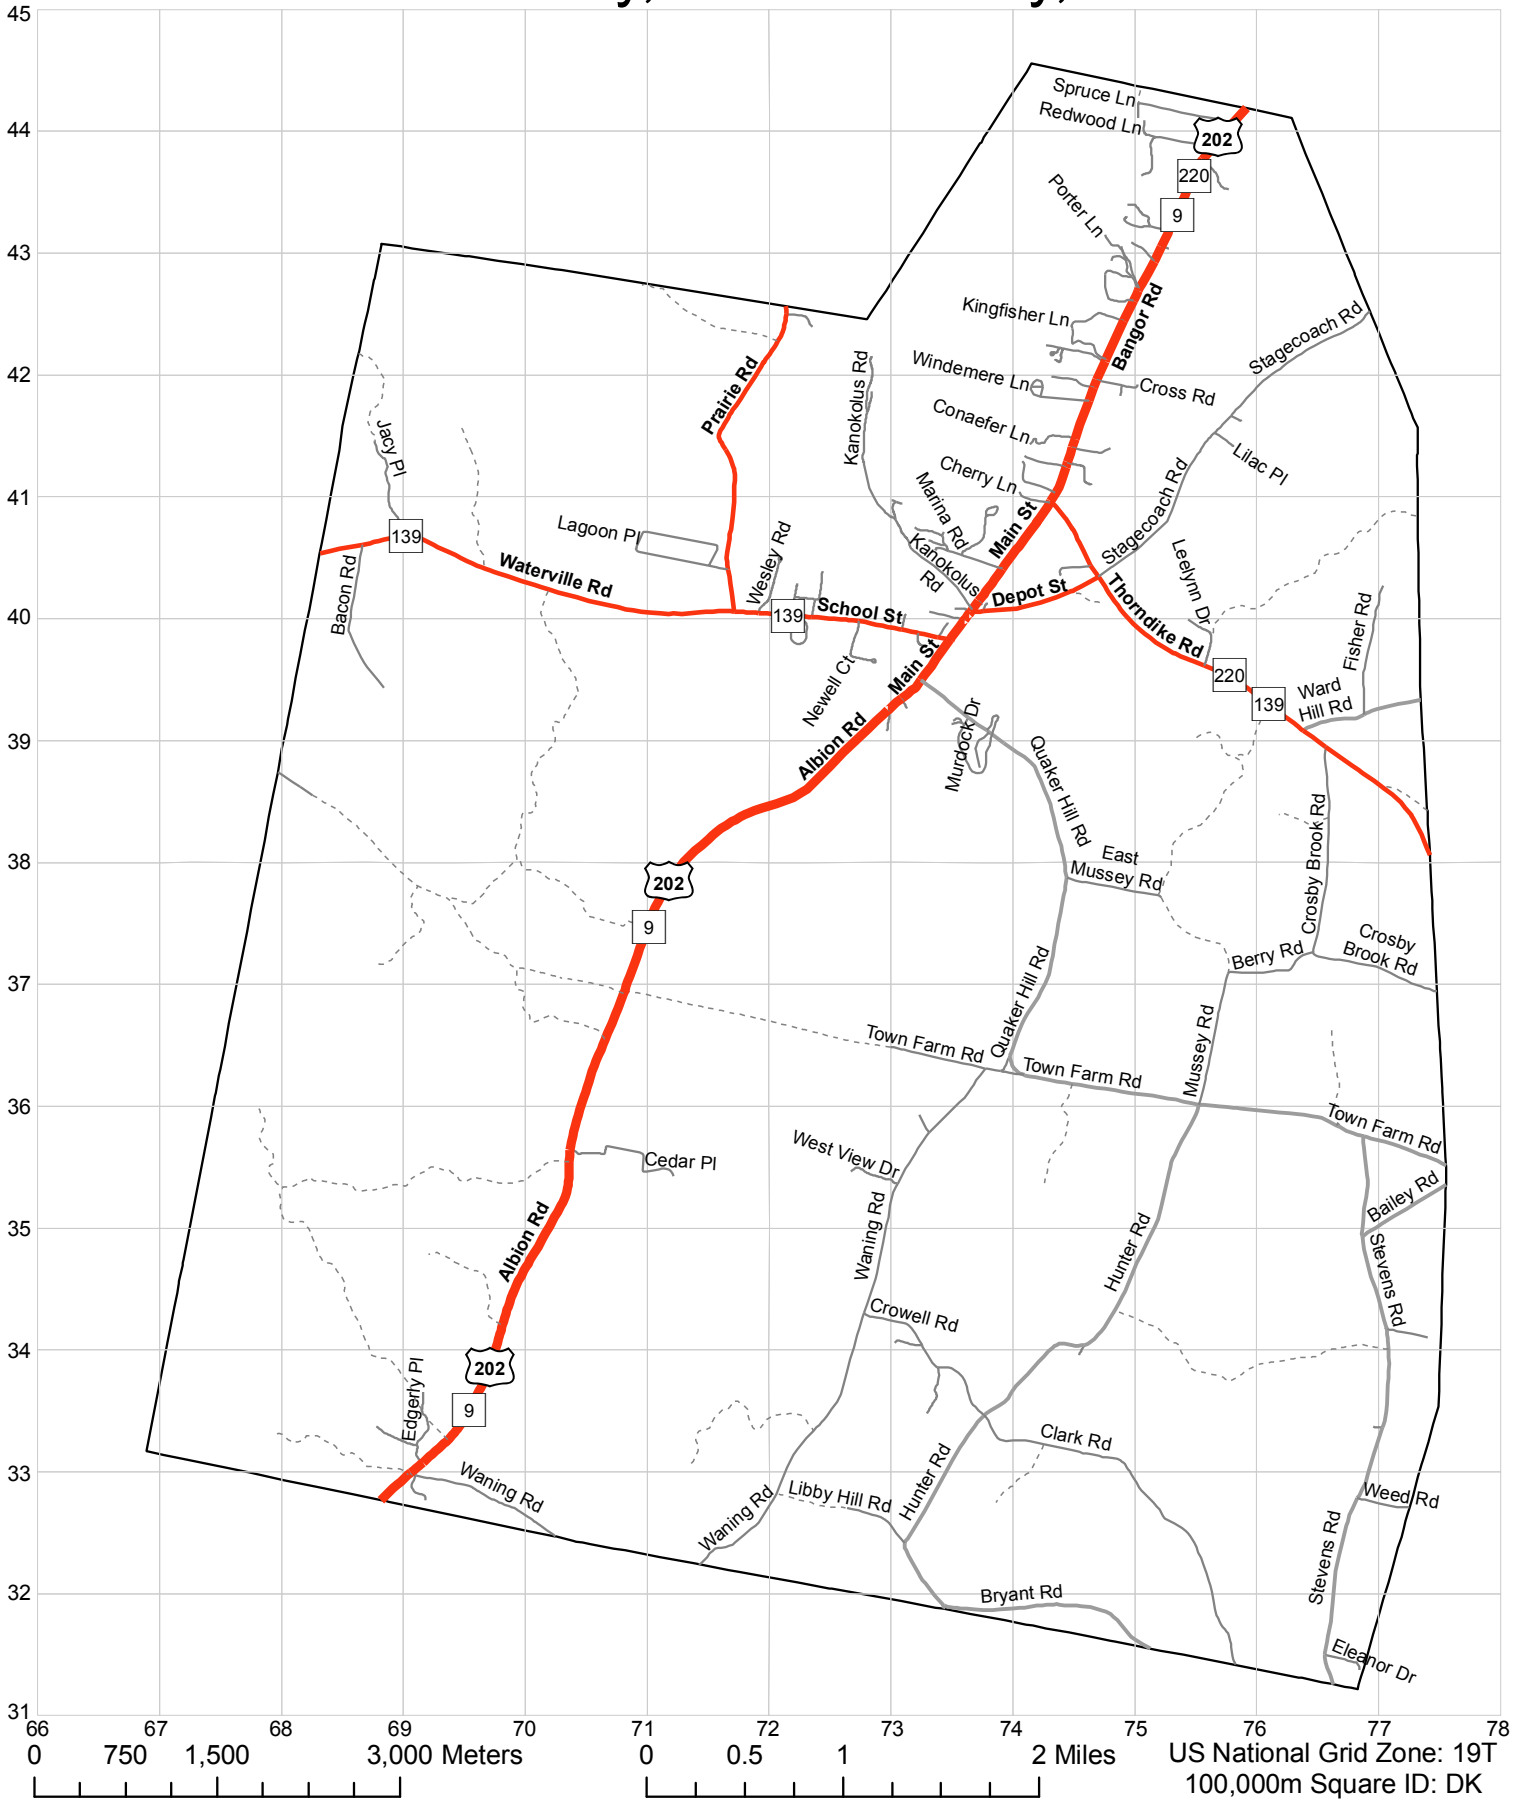

# Road Map

## Town of Unity, Waldo County, Maine

Map created by Jake Weisberg for the Waldo County Emergency Management Agency.  
Data sourced from the Maine office of GIS, DeLorme Maine Atlas and Gazetteer, and local knowledge.  
This version published 8-17-2009