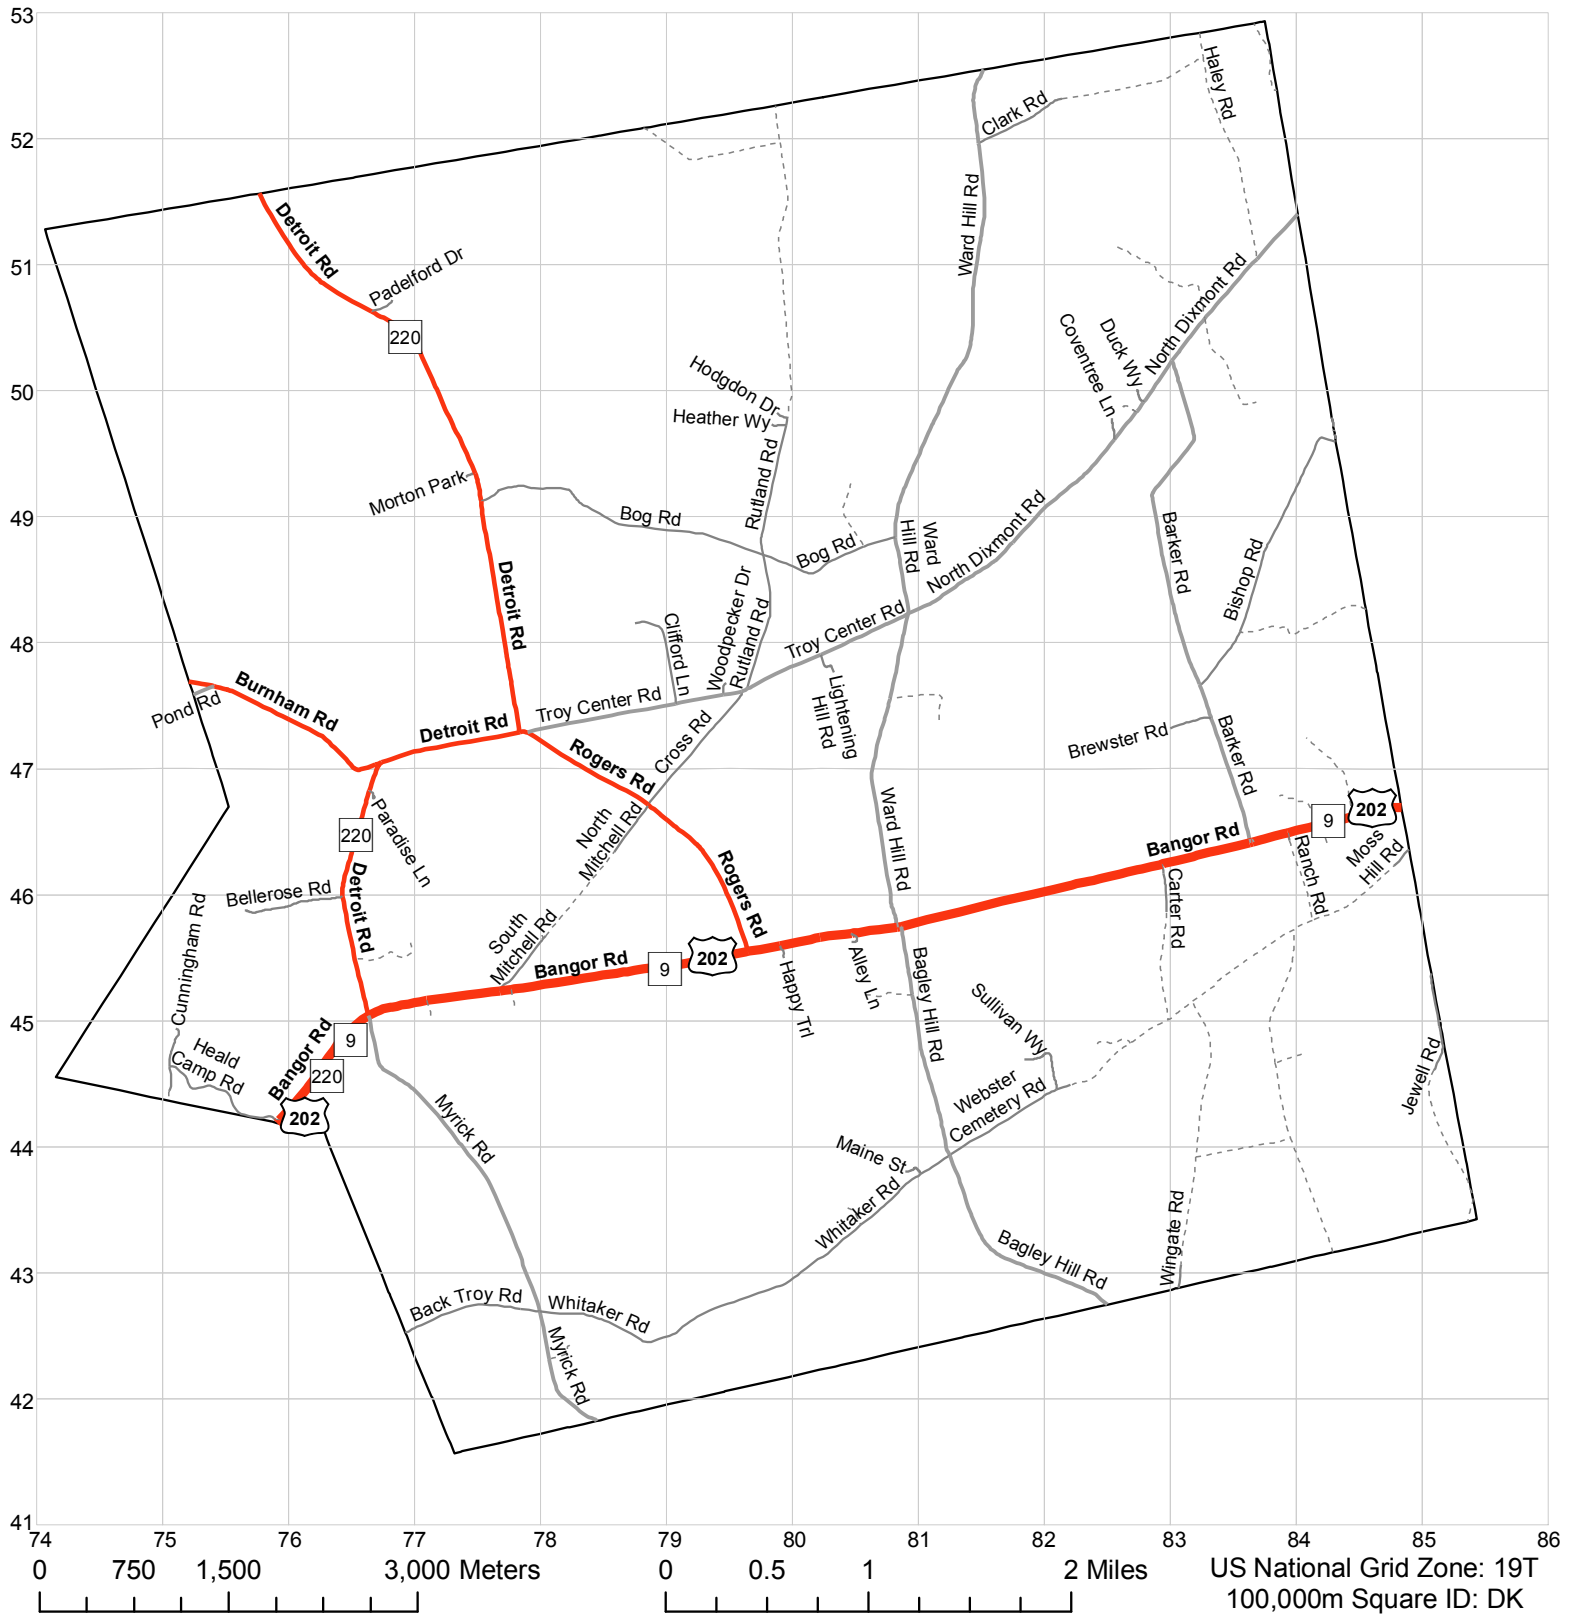

# Road Map

## Town of Troy, Waldo County, Maine

Map created by Jake Weisberg for the Waldo County Emergency Management Agency.  
 Data sourced from the Maine office of GIS, DeLorme Maine Atlas and Gazetteer, and local knowledge.  
 This version published 8-17-2009