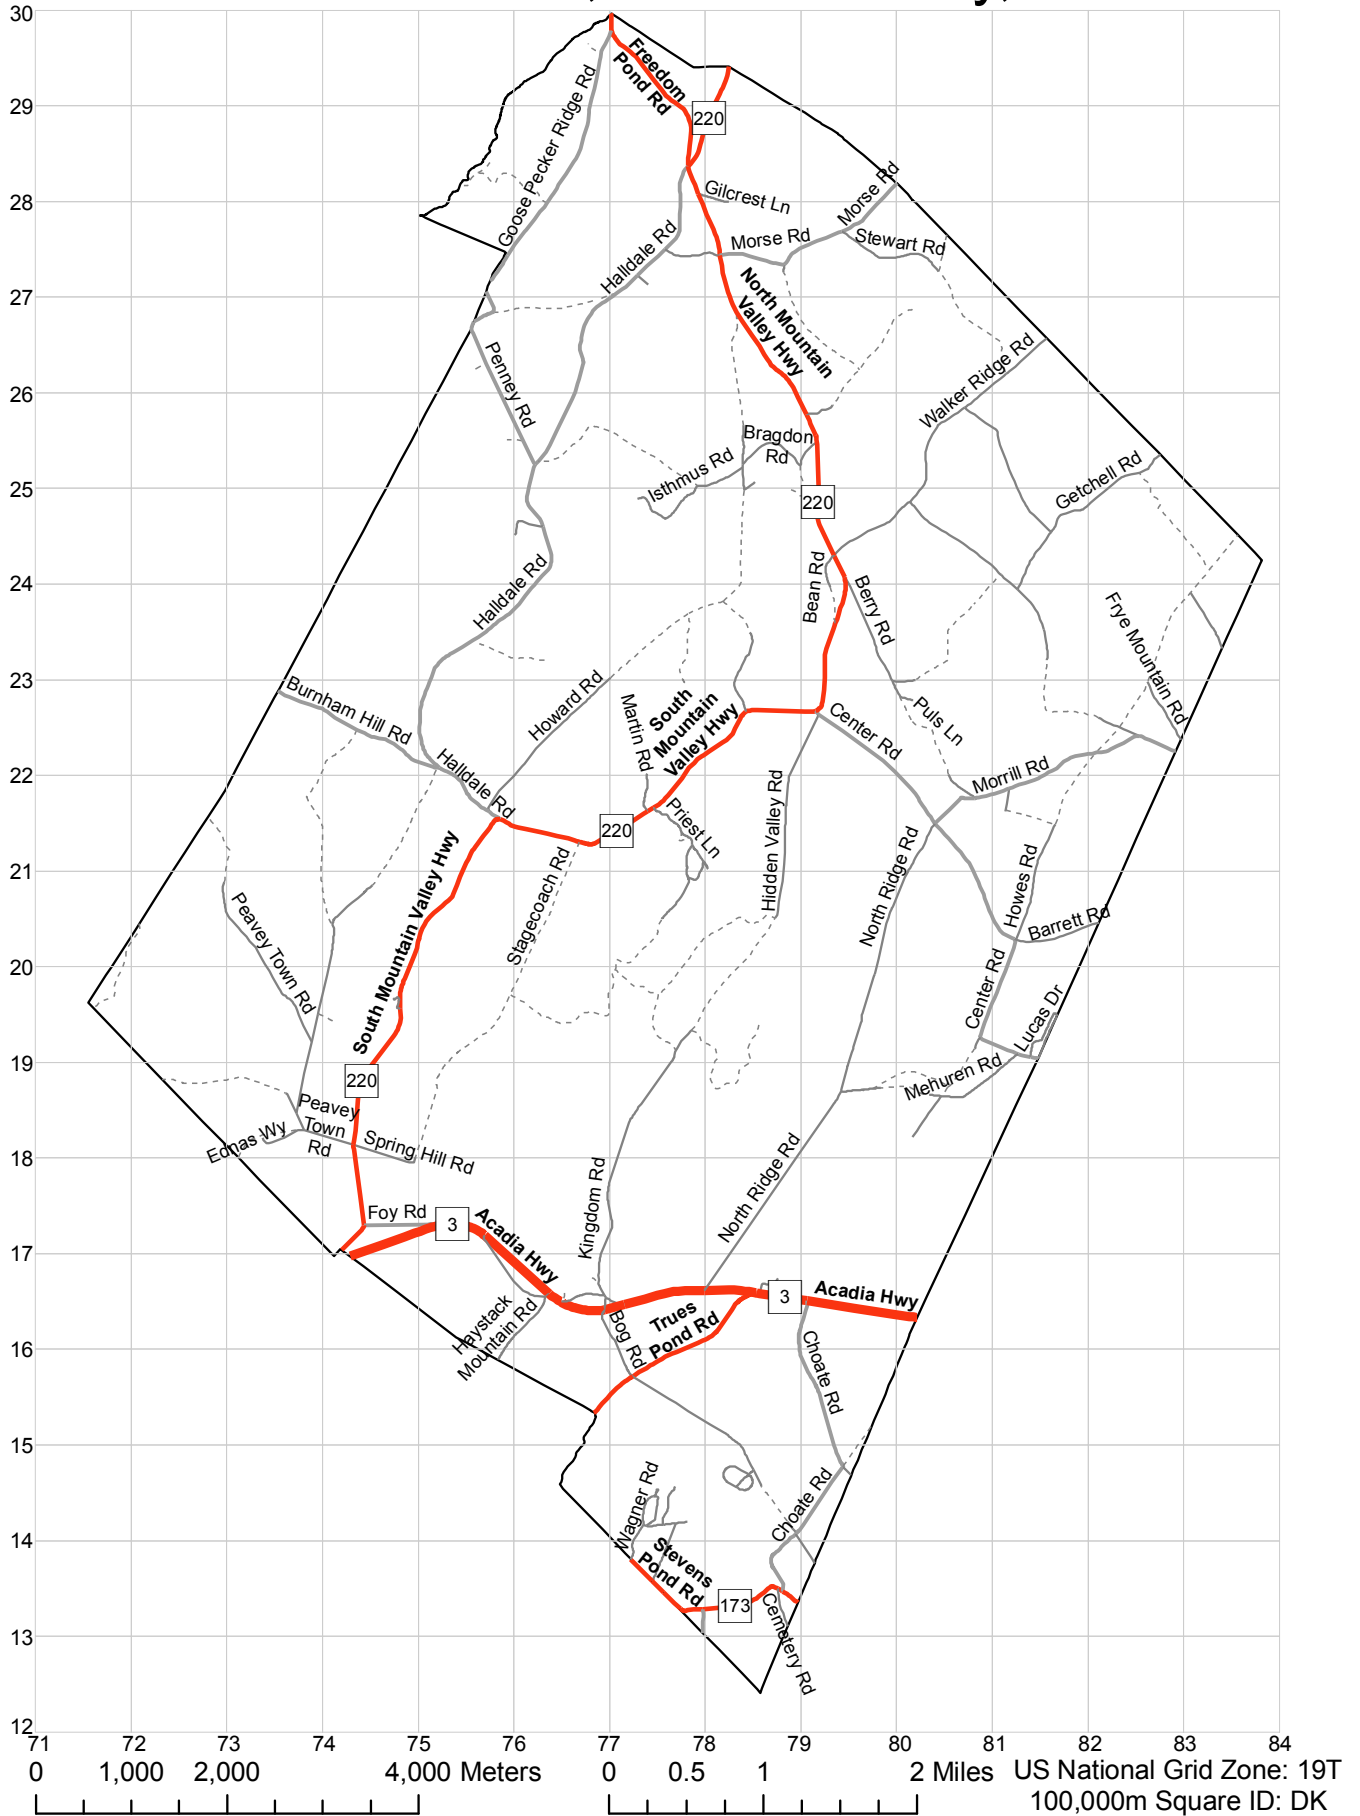

Road Map

Town of Montville, Waldo County, Maine

Map created by Jake Weisberg for the Waldo County Emergency Management Agency.
 Data sourced from the Maine office of GIS, DeLorme Maine Atlas and Gazetteer, and local knowledge.
 This version published 8-13-2009