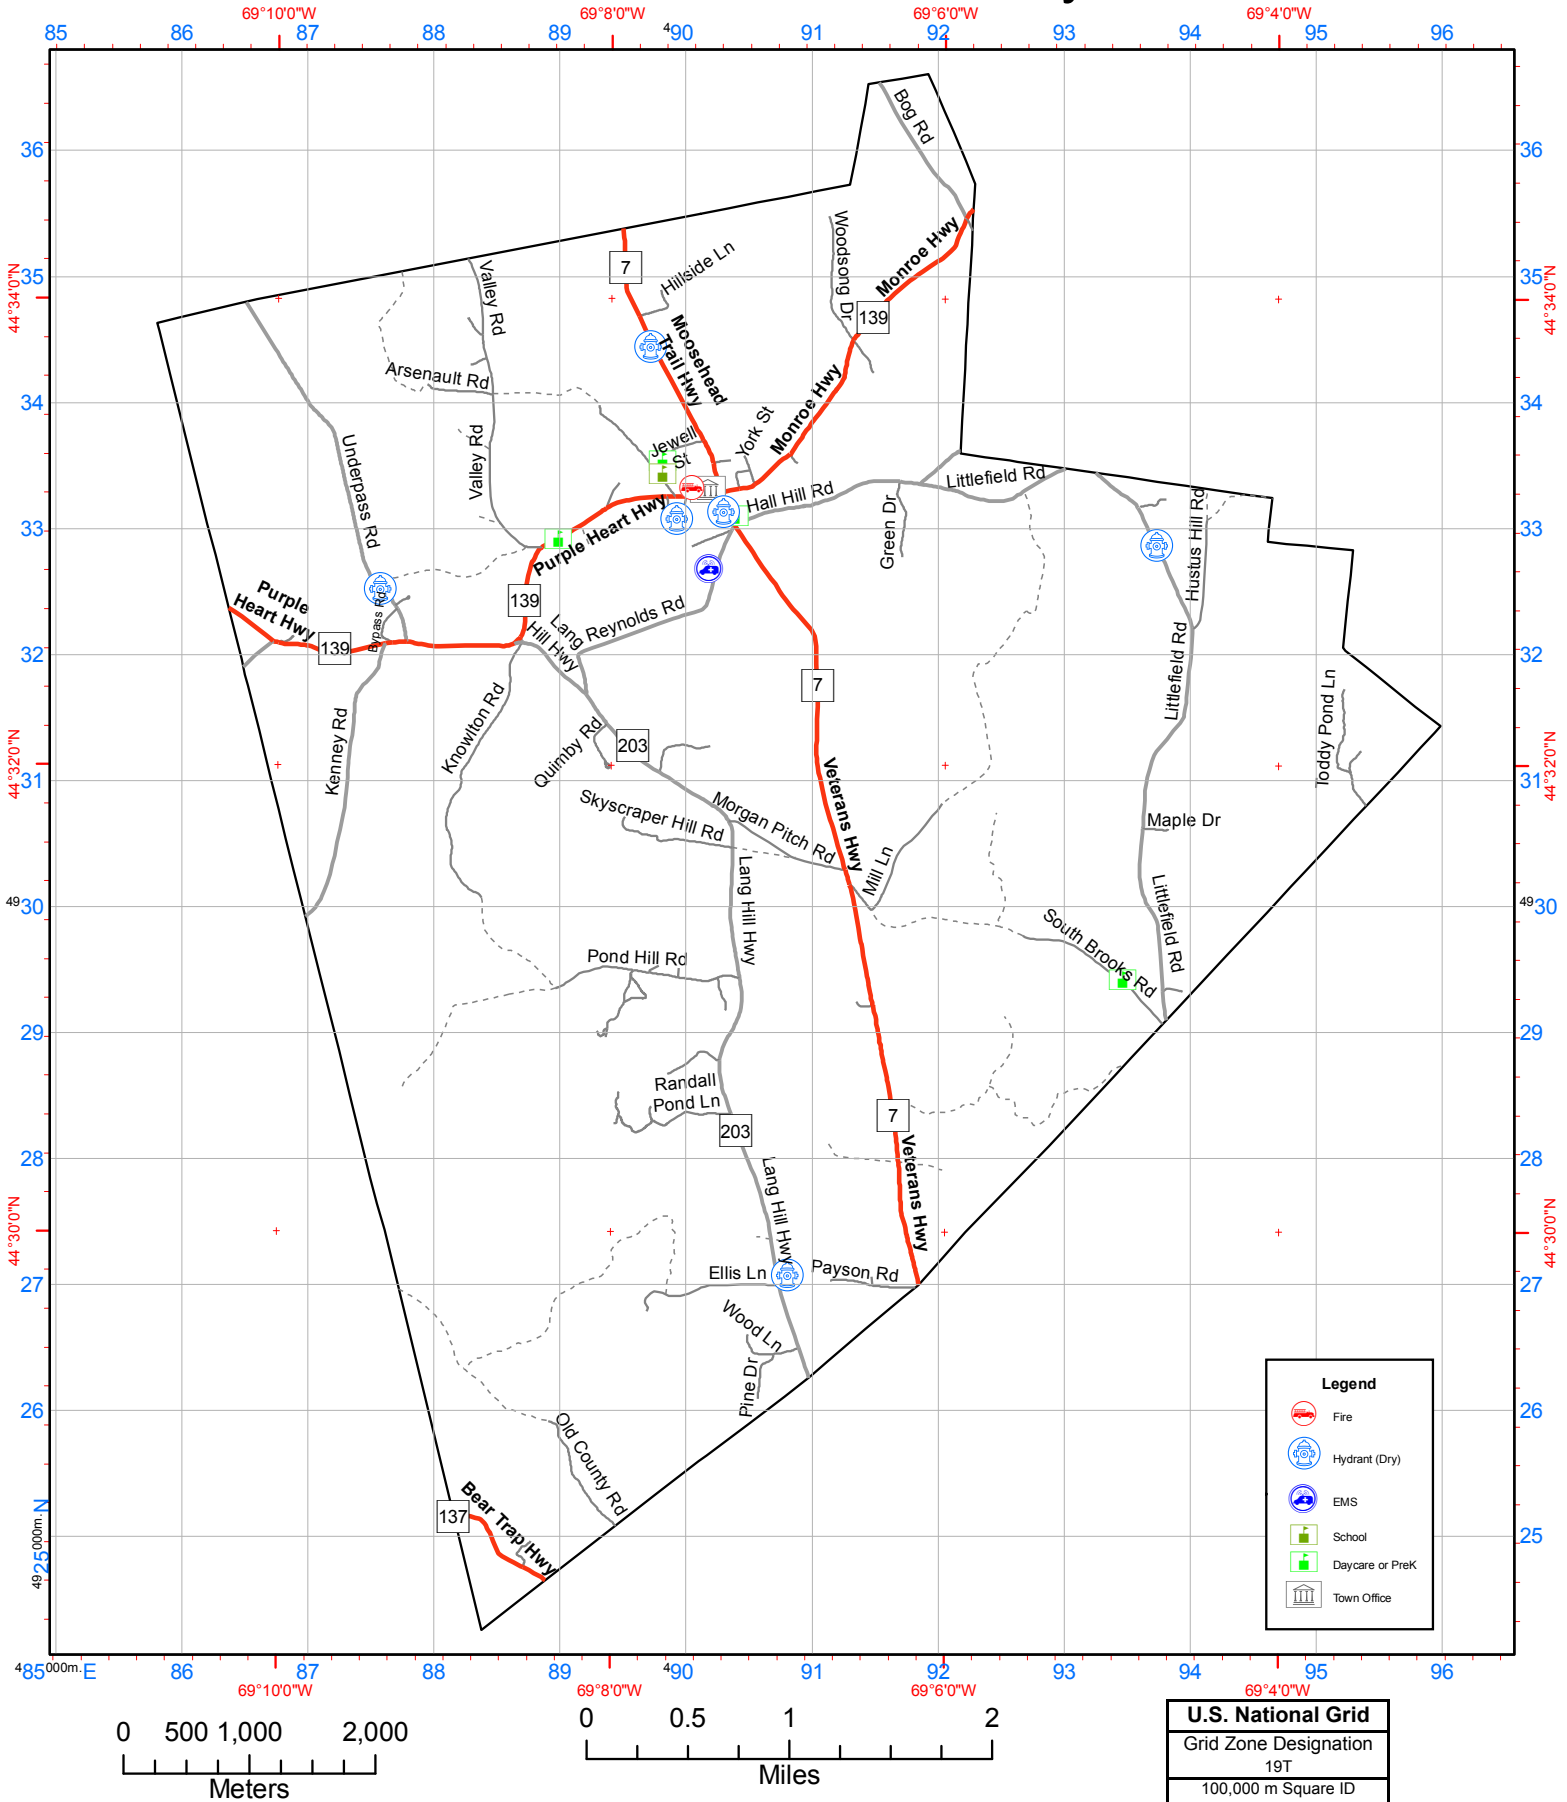

# Road Map

## Town of Brooks, Waldo County, Maine

Map created by Jake Weisberg for the Waldo County Emergency Management Agency.  
 Data sourced from the Maine office of GIS, DeLorme Maine Atlas and Gazetteer, and local knowledge.  
 This version published 8-12-2009. Revised by Rob Hoey, 8 Aug 2013