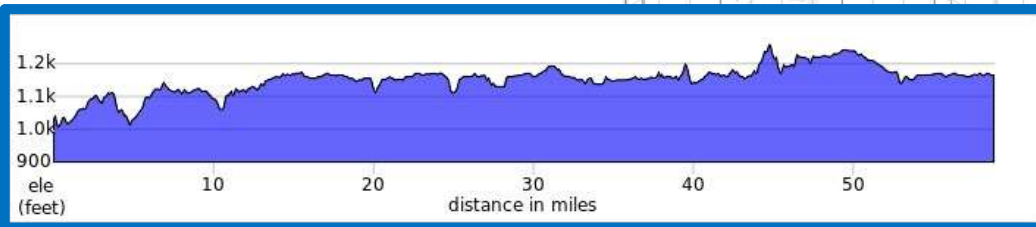

CLARION

ELDORA TO CLARION

WEDNESDAY, JULY 15 ~ 58.8 MILES ~ 1,264 FT OF CLIMB

Route and towns
subject to change

DAY 4 - WEDNESDAY	MILEAGE	TOTAL
Eldora		0.0
Buckeye	17.7	17.7
Alden	7.2	24.9
Popejoy	7.7	32.6
Dows	8.0	40.6
Clarion	18.2	58.8