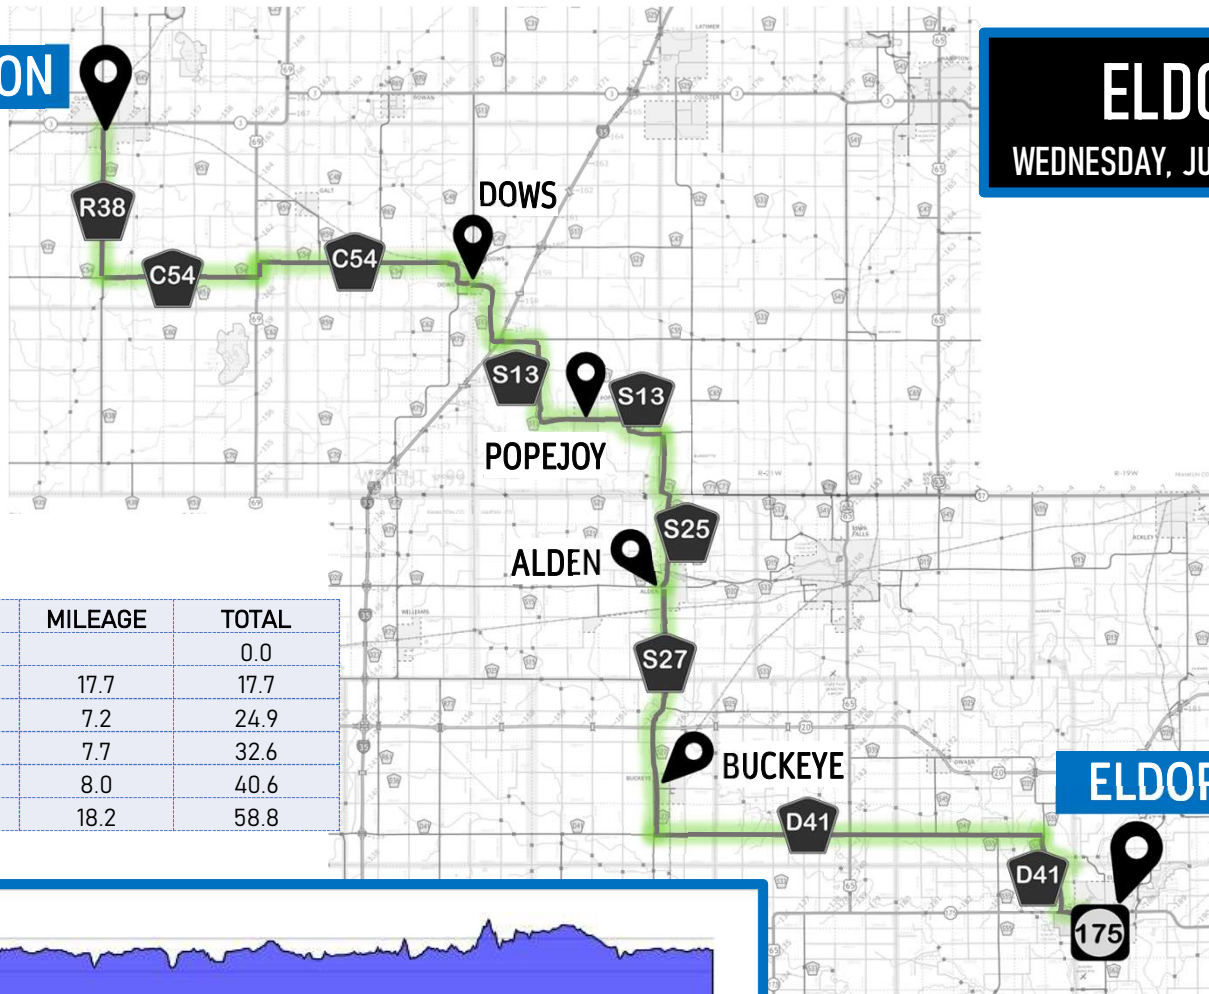

CLARION

ELDORA TO CLARION

WEDNESDAY, JULY 15 ~ 58.8 MILES ~ 1,264 FT OF CLIMB

Route and towns
subject to change

DAY 4 - WEDNESDAY	MILEAGE	TOTAL
Eldora		0.0
Buckeye	17.7	17.7
Alden	7.2	24.9
Popejoy	7.7	32.6
Dows	8.0	40.6
Clarion	18.2	58.8

ELDORA