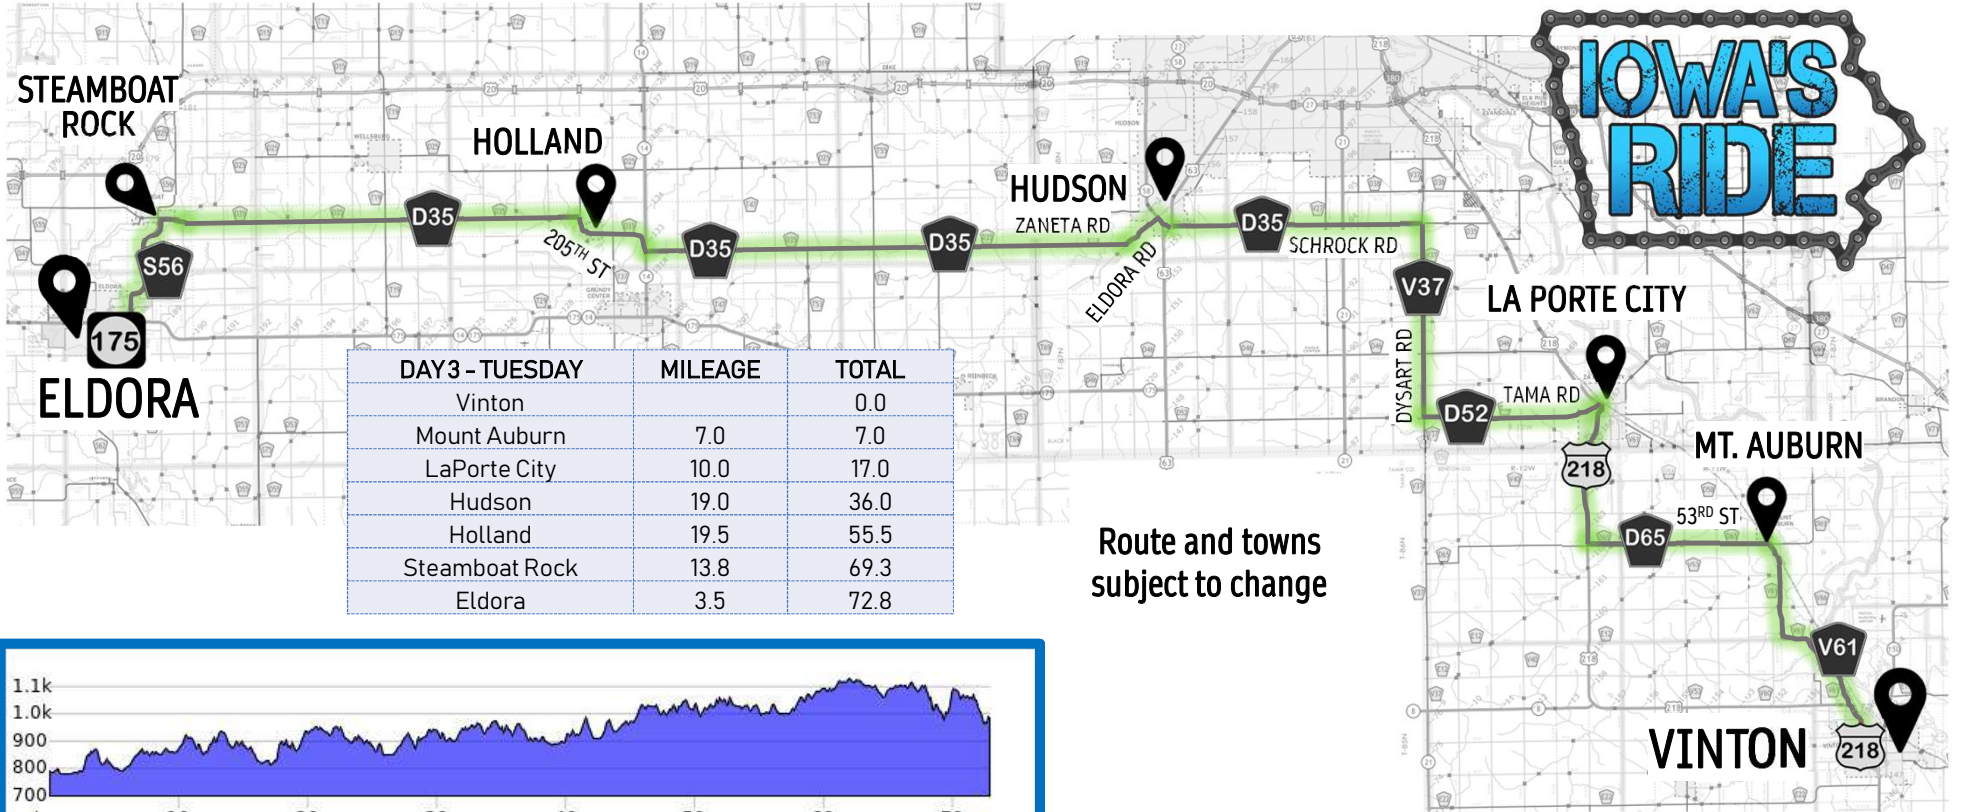

VINTON TO ELDORA

TUESDAY, JULY 14 ~ 72.8 MILES ~ 2,529 FT OF CLIMB

DAY3 - TUESDAY	MILEAGE	TOTAL
Vinton	0.0	0.0
Mount Auburn	7.0	7.0
LaPorte City	10.0	17.0
Hudson	19.0	36.0
Holland	19.5	55.5
Steamboat Rock	13.8	69.3
Eldora	3.5	72.8

Route and towns subject to change