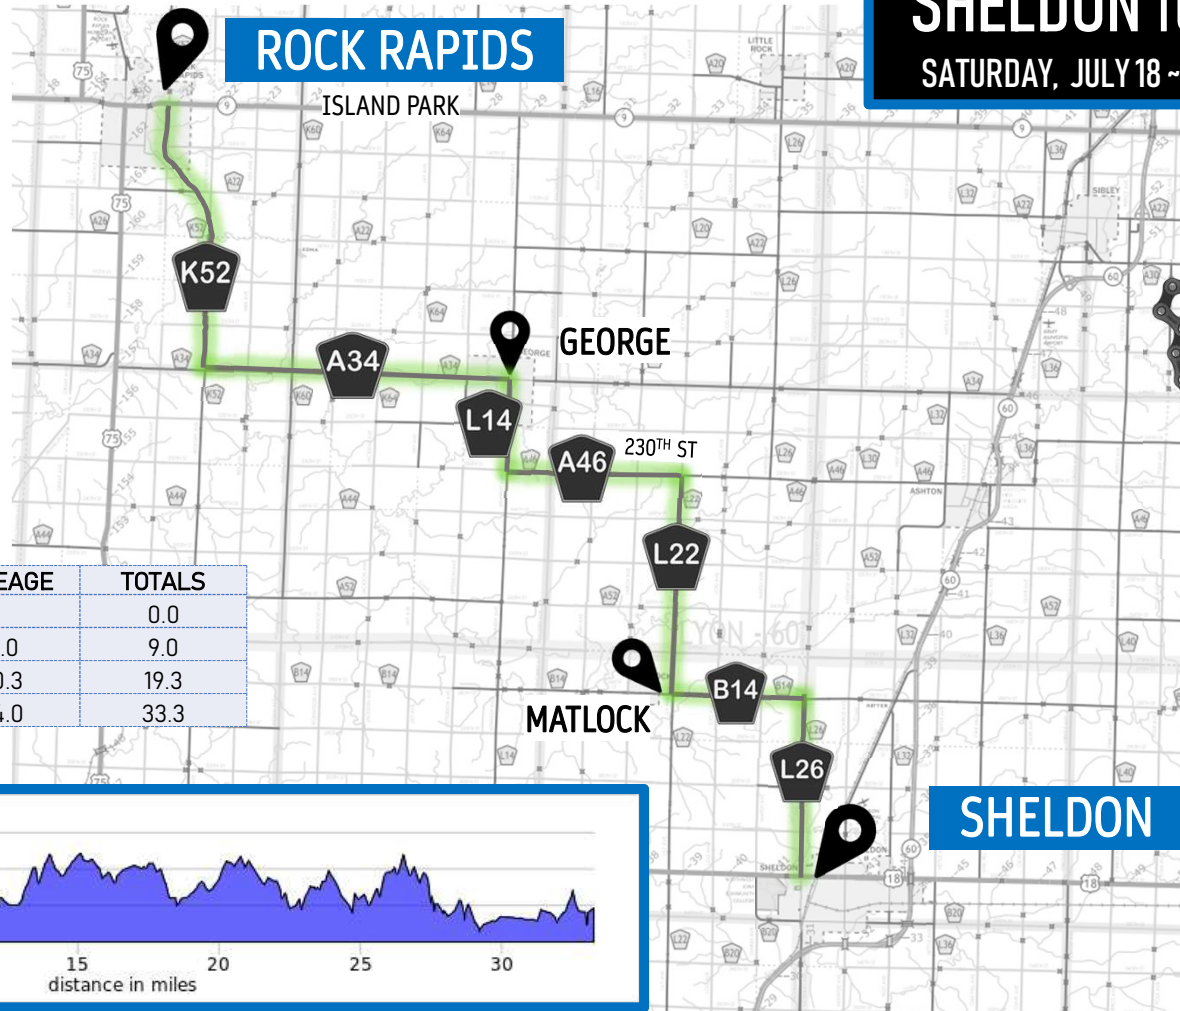

# SHELDON TO ROCK RAPIDS

SATURDAY, JULY 18 ~ 33.3 MILES ~ 771 FT OF CLIMB

Route and towns  
subject to change

DAY7 - SATURDAY	MILEAGE	TOTALS
Sheldon		0.0
Matlock	9.0	9.0
George	10.3	19.3
Rock Rapids	14.0	33.3