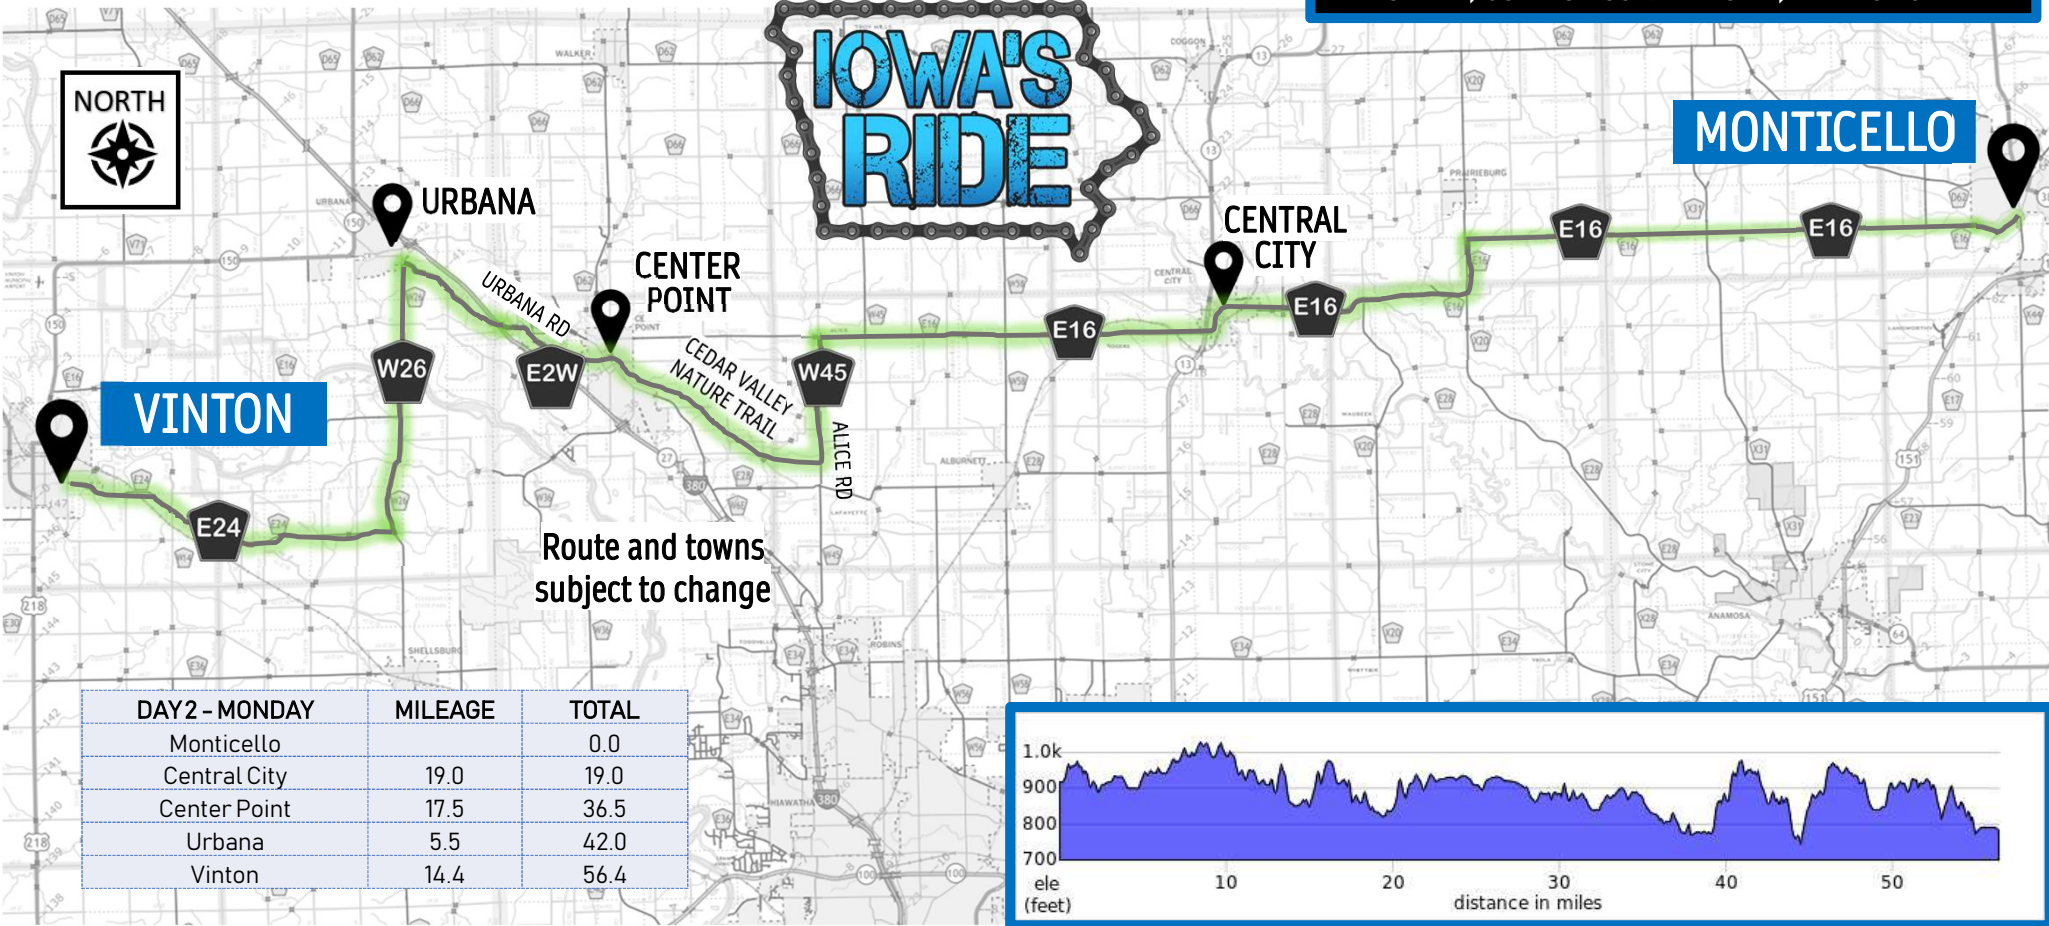

# MONTICELLO TO VINTON

MONDAY, JULY 13 ~ 56.4 MILES ~ 2,142 FT OF CLIMB

## IOWA'S RIDE

Route and towns  
subject to change

DAY2 - MONDAY	MILEAGE	TOTAL
Monticello		0.0
Central City	19.0	19.0
Center Point	17.5	36.5
Urbana	5.5	42.0
Vinton	14.4	56.4