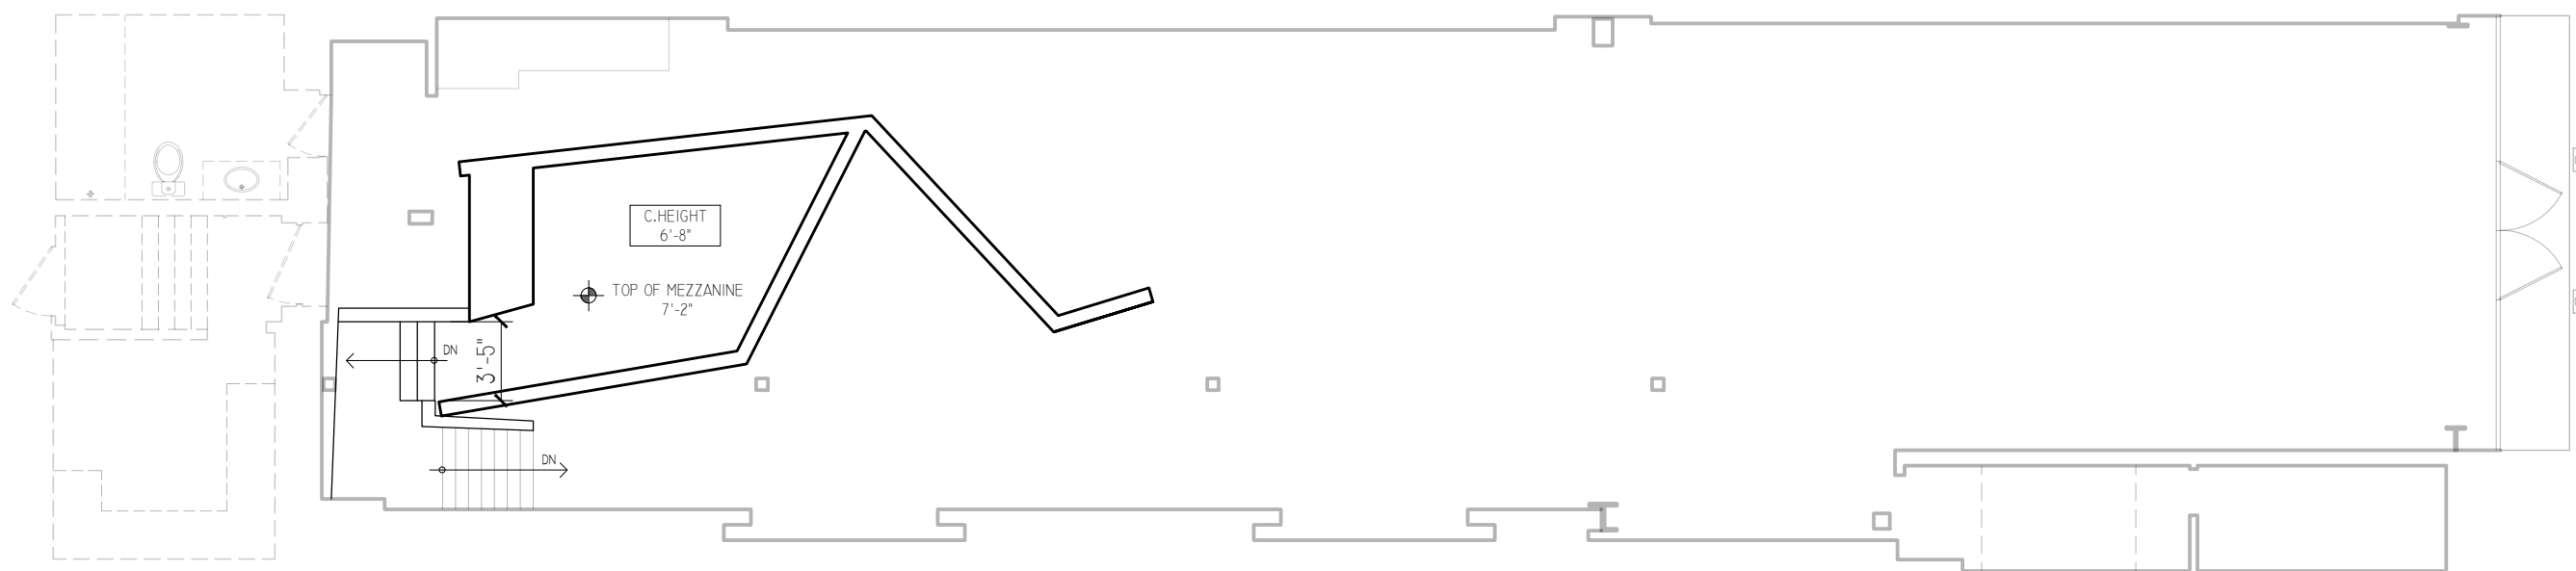

1 BLACKHEART STUDIOS - FLOOR PLAN

SCALE : 1/8" = 1'-0"

2 BLACKHEART STUDIOS - MEZZANINE

SCALE : 1/8" = 1'-0"