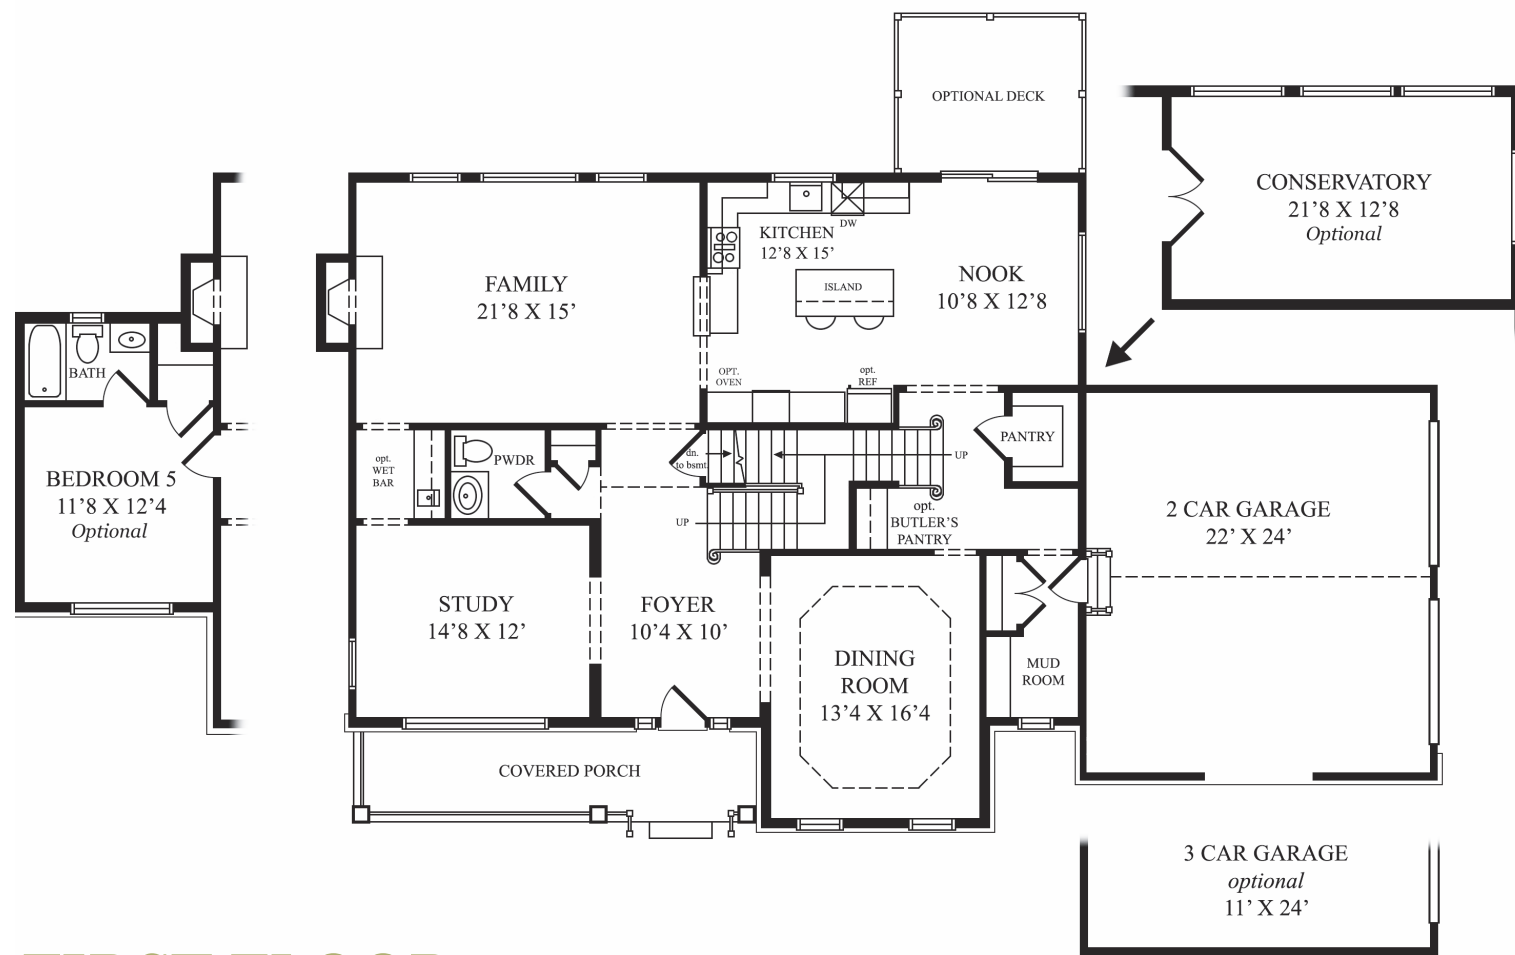

# THE BERKELEY

4-5 BEDROOMS | 3 1/2 - 4 1/2 BATHS  
3,451 - 4,184 SQ. FT.

### FIRST FLOOR

#### The Berkeley Model

1st Floor	1,720 sq. ft.
2nd Floor	1,731 sq. ft.
<b>TOTAL</b>	<b>3,451 sq. ft.</b>

Opt. Conservatory	298 sq. ft.
Opt. Sitting Room (Master)	205 sq. ft.
Opt. Fifth Bedroom	230 sq. ft.
<b>GRAND TOTAL</b>	<b>4,184 sq. ft.</b>

Floor plans are approximate. All dimensions may vary and are subject to field variations.