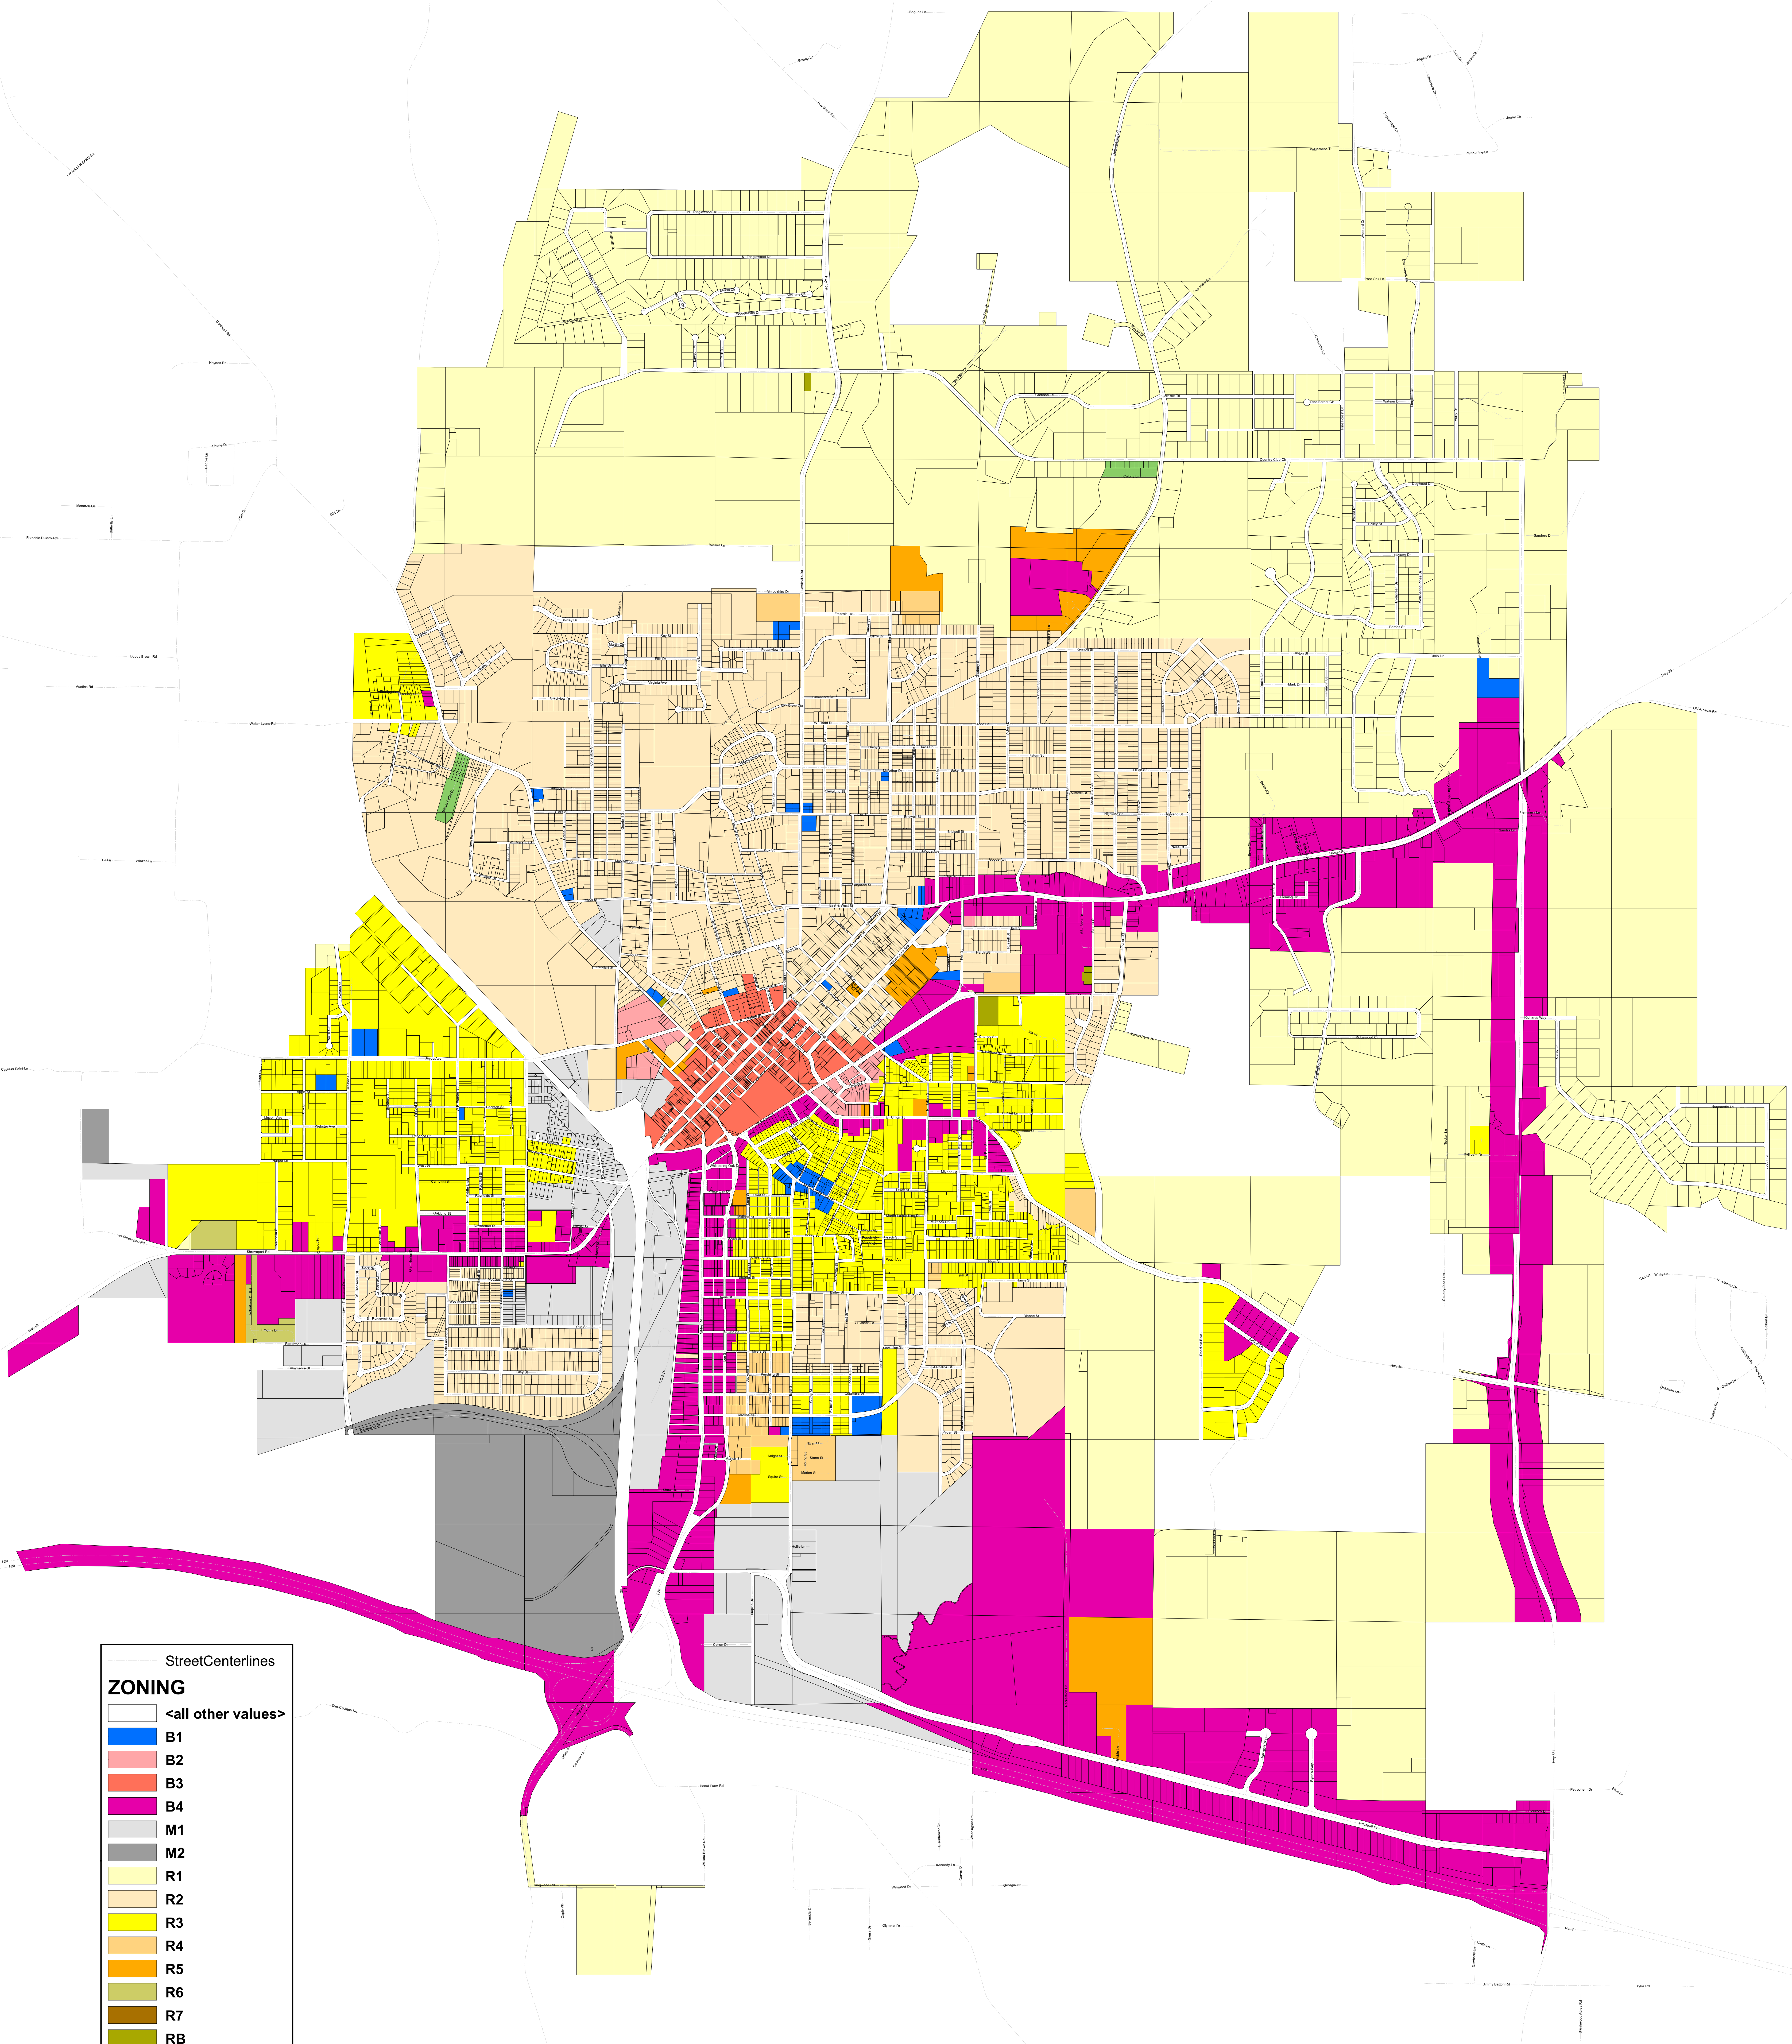

**CITY OF MINDEN, LOUISIANA**  
**ZONING MAP**  
February 7, 2019

StreetCenterlines
<b>ZONING</b>
<all other values>
B1
B2
B3
B4
M1
M2
R1
R2
R3
R4
R5
R6
R7
RB
RP

MAYOR OF MINDEN