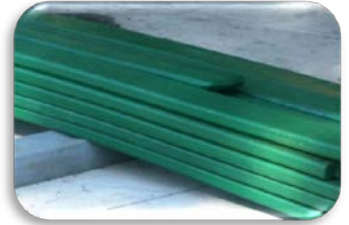

OUTDOOR FURNITURE

Lumber

Model No.	Max Length	Description	Approx	
			Weight per foot	Standard Color MSRP per foot
0202	10	2" X 2" RPL	1.1	1.43
0203	12	2" X 3" RPL	1.5	1.95
0204	12	2" X 4" RPL	2.0	2.60
0206	12	2" X 6" RPL	3.5	4.55
0208	13	2" X 8" RPL	5.0	6.44
0210	9	2" X 10" RPL	5.9	7.67
0303	12	3" X 3" RPL	2.5	3.25
0304	12	3" x 4" RPL	3.5	4.55
0306	9	3" x 6" RPL	4.7	6.11
0310	9	3" x 10" RPL	7.6	9.88
0404	12	4" X 4" RPL	4.6	5.98
0406	10	4" X 6" RPL	6.9	8.97
0606	10	6" X 6" RPL	10.5	13.65
1010	10	10" X 10" RPL	31.0	40.30

Benches/Tables/Waste receptacles come standard with black legs/supports/rings. Other colors available by quote.

*Standard colors: Black, Brown, Green, Grey, Tan

**Premium Colors: Blue, Yellow

***Custom colors including white are available by quote. Custom Sizes and designs available by quote

Due to the nature of manufacturing with recycled materials colors may vary from lot to lot

Recycled Plastic Factory, LLC reserves the right to change Standard and Premium colors.