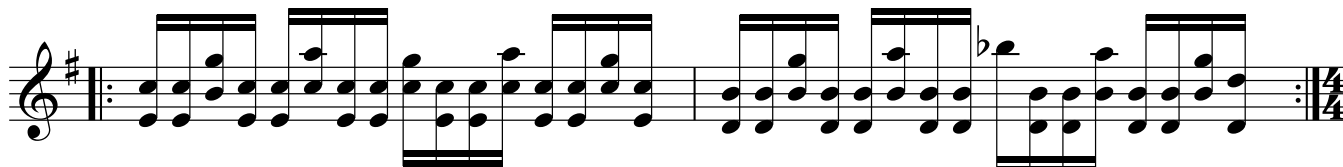

HAMILTON COUNTY BREAKDOWN

TECH CHECK: SHUFFLE

TECH CHECK INSTRUCTIONS: The rhythm presented in the B part of this great breakdown is a typical bluegrass shuffle bowing, and is used in many other tunes like Orange Blossom Special and Back Up and Push. It is worth doing well and takes some getting used to. Try it here with first only open strings and then the more common two fingered notes at a time.