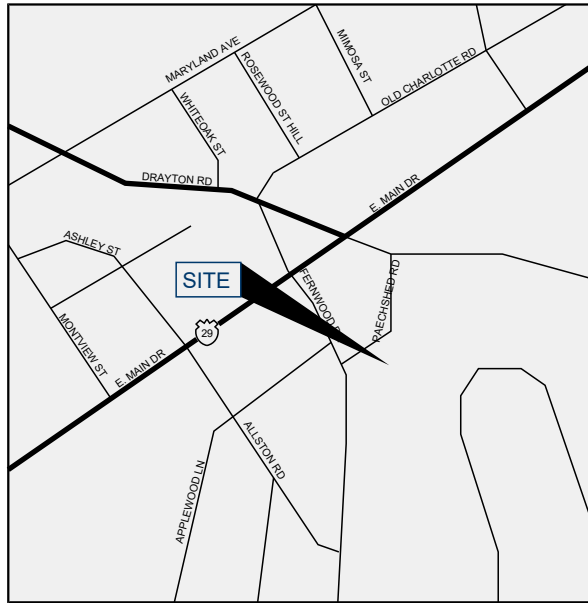

**LOCUS MAP**

**KEY LEGEND**

- OCCUPIED
- AVAILABLE
- N.A.P.

**THE MARKET**

**141 FERNWOOD DRIVE, SPARTANBURG SC 29307**

GLA: 25,335 SF Date: 03.01.20