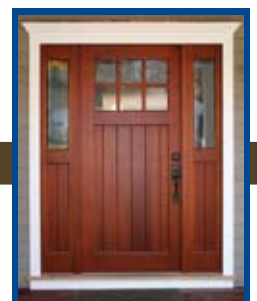

Architectural Door Corp

75 North Pine Creek Road Fairfield, CT 06824

Phone: (877) 259-DOOR (3667) www.architecturaldoorcorp.com