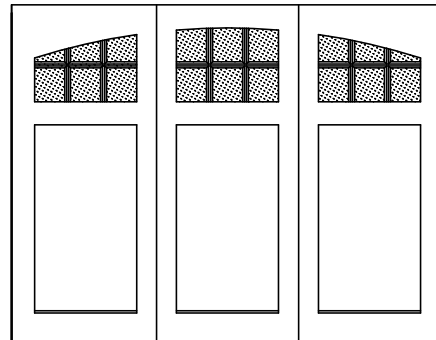

# Architectural Door Corp.

Westport Collection Sample Drawings - 1/4" = 1' scale

SW-16L-8FP

SW-12L-6FP

SW-16LSAT-2FP-ZB

SW-8L-2FP-XB

TF-12L-6FP

TF-18LSAT-3FP