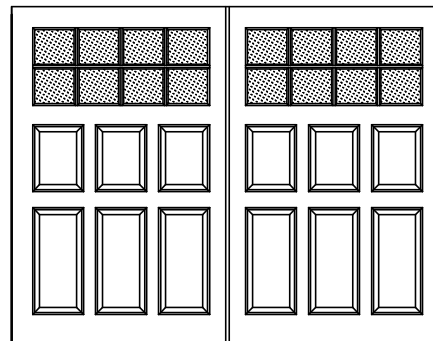

# Architectural Door Corp.

Westport Collection Sample Drawings - 1/4" = 1' scale

SW-16L-8FP

SW-12L-6FP

SW-16LSAT-2FP-ZB

SW-8L-2FP-XB

TF-12L-6FP

TF-18LSAT-3FP

TF-12L-3FP-ZB

BF-16L-4FP

TF-12L-3FP-CR

SW-16LSAT-4RP

SW-16L-6RP-CR

SW-6CL-4RP-CR