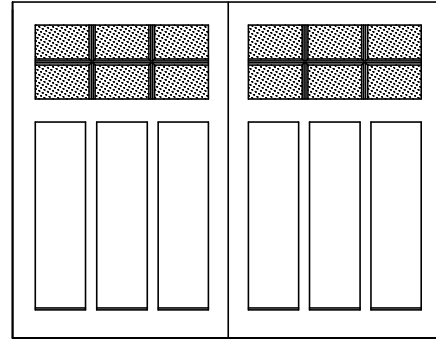

# Architectural Door Corp.

Westport Collection Sample Drawings - 1/4" = 1' scale

SW-16L-8FP

SW-12L-6FP

SW-16LSAT-2FP-ZB

SW-8L-2FP-XB

TF-12L-6FP

TF-18LSAT-3FP

TF-12L-3FP-ZB

BF-16L-4FP

TF-12L-3FP-CR

SW-16LSAT-4RP

SW-16L-6RP-CR

SW-6CL-4RP-CR