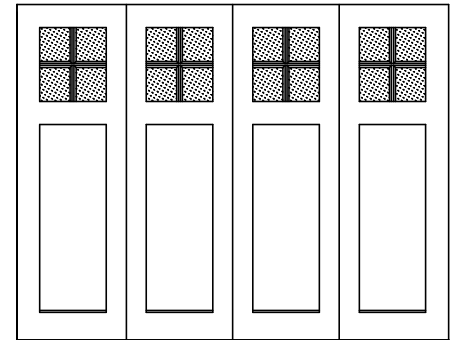

BF-16L-4FP