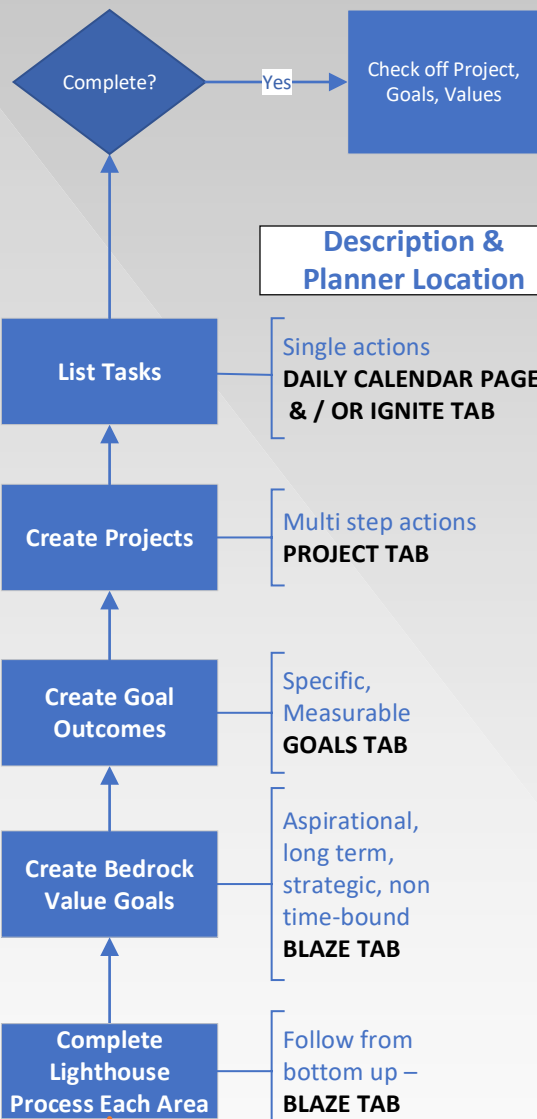

THE BLAZE LIGHTHOUSE PROCESS™

Putting the Principles of the Bible Into Practice Every Day!

Lifelight Areas

Process Flow

Description & Planner Location

Single actions
DAILY CALENDAR PAGE & / OR IGNITE TAB

Multi step actions
PROJECT TAB

Specific, Measurable
GOALS TAB

Aspirational, long term, strategic, non time-bound
BLAZE TAB

Follow from bottom up -
BLAZE TAB

Align and Shine

while you accomplish God-inspired **IMPORTANT** work.

Bottom UP!

Start HERE!

THE BEDROCK