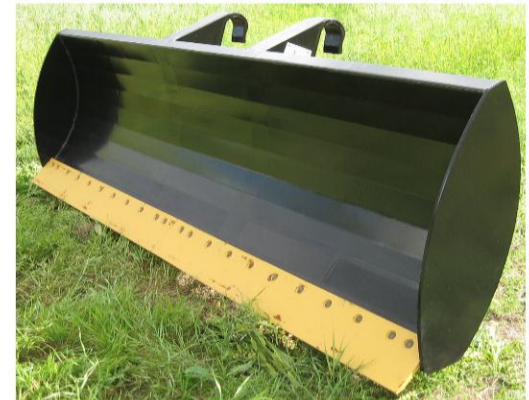

Quick Attach Dozer Blade Key Benefits

- Available in 9 or 10' Lengths
- 2 6' Cutting Edges
- Capped Blade Ends to Reduce Spillage
- Quick Attach Allows You to Adapt or Remove in Less Than 5 Minutes

**PO Box 2980
Tisdale, Sk
S0E 1T0**

Product Video Available on Website

www.capitali.ca

Phone: 306.873.5437

Fax: 306.873.4158

SPACER - ADAPTER PLATE

Buying a New Grader?

**We Have Adapter Plates Available
For the Following Configurations**

- Cat - Volvo
- John Deere - Caterpillar Craig FLG
- John Deere - Volvo
- John Deere - Caterpillar Quick Attach
- John Deere - Caterpillar Quick Attach for IMAC,
WELDCO and BALDERSON
- John Deere - Caterpillar 140-160 G
- John Deere - Caterpillar Quick Attach for
Capital I Quick Attach