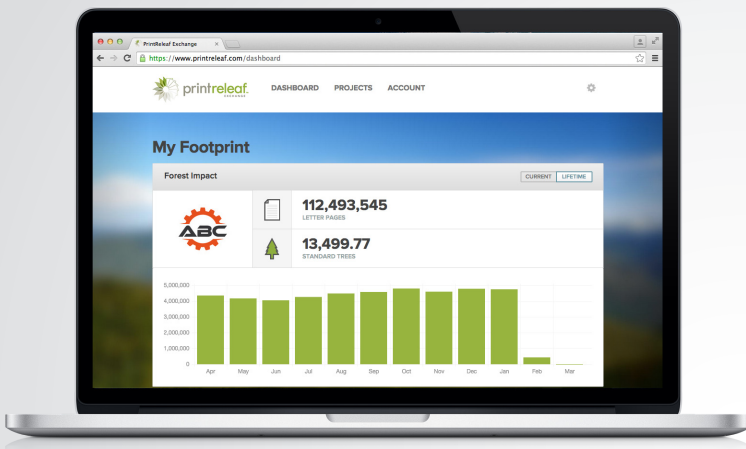

PrintRelease empowers businesses to certifiably reduce the environmental impact of using forest products by automatically planting trees across a global network of reforestation projects.

Paper

PrintRelease Exchange integrates with your company's existing print software to measure your paper consumption in realtime.

Platform

PrintRelease Exchange reverse-calculates how many trees were deforested to harvest your forest footprint.

Trees

Your forest footprint is automatically reforested at global reforestation projects of your choice.

PRINTRELEASE EXCHANGE

SHARED VALUE

PrintRelease measures paper consumption through technology integrations with popular Managed Print Services (MPS) print monitoring software applications and OEM databases which capture the required paper consumption data (meter data) to drive the PrintRelease service.