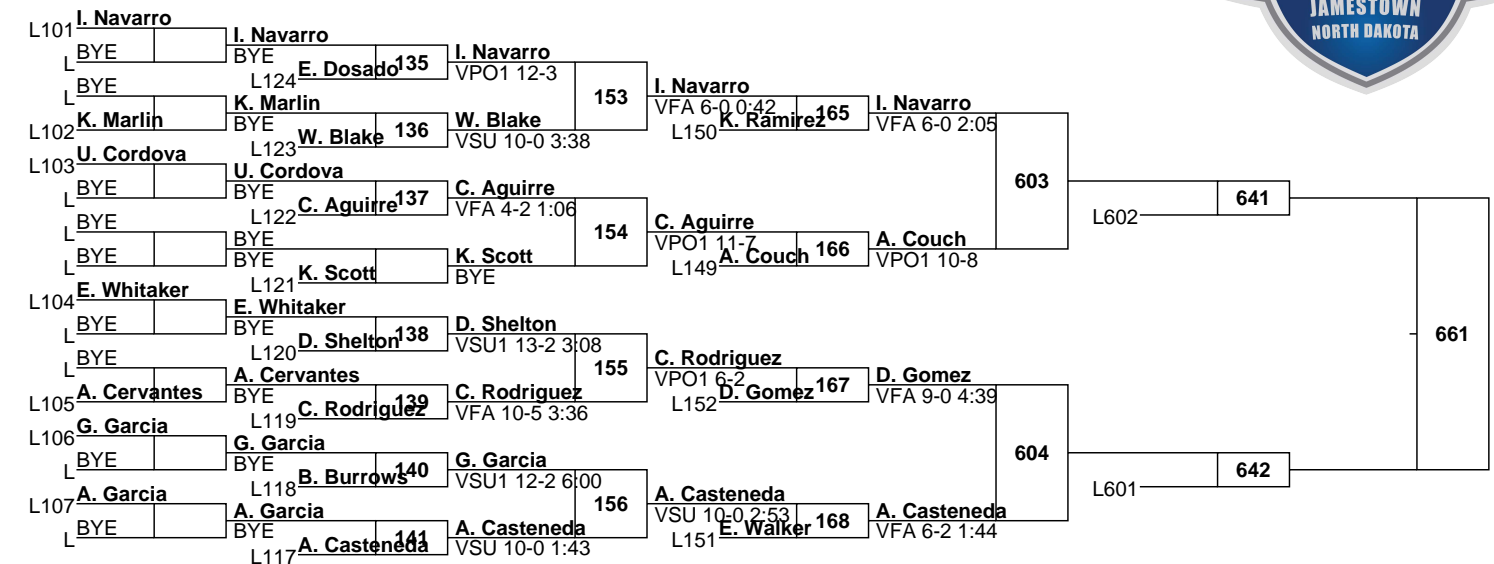

1 Nina Pham Wayland Baptist

Ira Navarro Providence 101 N. Pham VSU 10-0 1:19

Angelina Casteneda Cumberlands 117 A. Casteneda VSU 10-0 1:42

BYE BYE

Brooke Burrows Corban 118 B. Burrows VSU 10-0 3:28

BYE BYE

Kylie Marlin York 102 A. Couch VSU 10-0 2:58

8 Alaura Couch Grand View 102 VSU 10-0 2:58

5 Unity Cordova Life 103 C. Rodriguez VPO1 11-6

Chalimar Rodriguez William Penn 103 VSU 10-0 1:05

BYE BYE

Kassidy Ramirez Lyon 119 K. Ramirez VFA 4-4 3:23

BYE BYE

Destiny Shelton Indiana Tech 120 D. Shelton VSU 10-0 1:30

BYE BYE

4 Esthella Trevino Southern Oregon 120 E. Trevino VSU 10-0 1:30

3 Ivy Navarro Providence 104 I. Navarro VSU 10-0 1:05

Ella Whitaker York 104 VSU 10-0 1:05

BYE BYE

Karly Scott Southern Oregon 121 K. Scott VSU 10-0 0:49

BYE BYE

Caryssa Aguirre Wayland Baptist 122 C. Aguirre VFA 12-6 3:58

BYE BYE

6 Esther Walker Midland 105 E. Walker VFA 6-0 0:16

7 Madison Brown Texas Wesleyan 106 M. Brown VPO1 12-5

Gabriela Garcia Brewton-Parker 106 VSU 10-0 0:46

BYE BYE

Whitley Blake Indiana Tech 123 W. Blake VFA 8-4 4:21

BYE BYE

Devyn Gomez Life 107 D. Gomez VSU 10-0 0:46

Audree Garcia Central Christian 107 VSU 10-0 0:46

BYE BYE

2 Elizabeth Dosado Cumberlands 124 E. Dosado VFA 10-6 5:12

BYE BYE

L641 662
L642

L603 663
L604