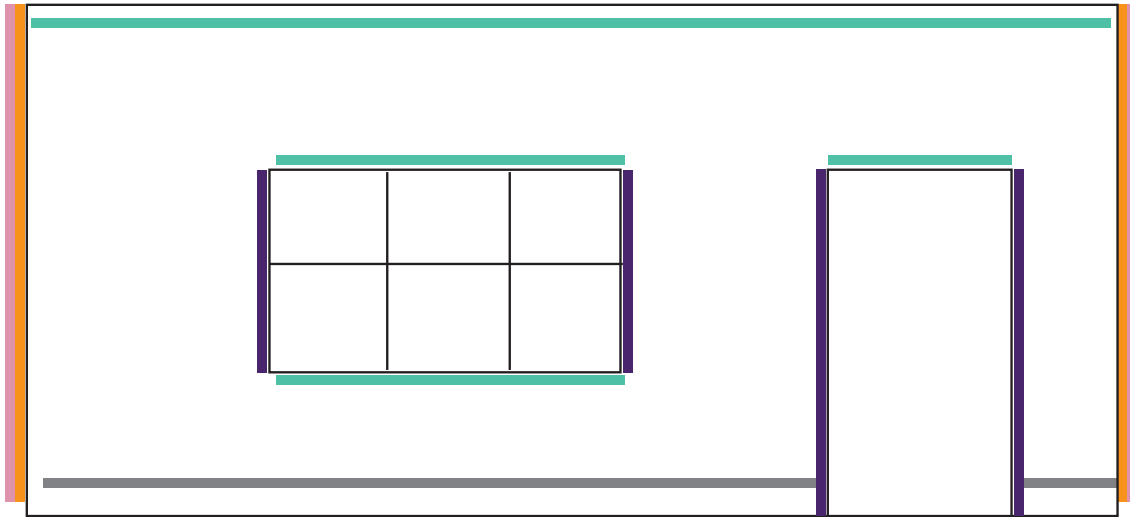

Nichiha Estimation Guide

- Starter Track (100'/bx - Used at base of wall where material begins)
- 1/2" Spacer (200'/bx - used where panels need to be face fastened)
- Single Flange Sealant Backer (65'/bx used where panels terminate to different products, must caulk over)
- Double Flange Sealant Backer (100'/bx - Needed at premade outside corners at 2' of backer per 1' of corner, must caulk over)
- Premade outside corners (9'/bx/6 pieces)

Panels

Come in approximate sizes of 18" x 6', 18" x 10' and KuraStone which is 6" x 10^{1/4"}, 15^{3/8"} and 25^{5/8"}