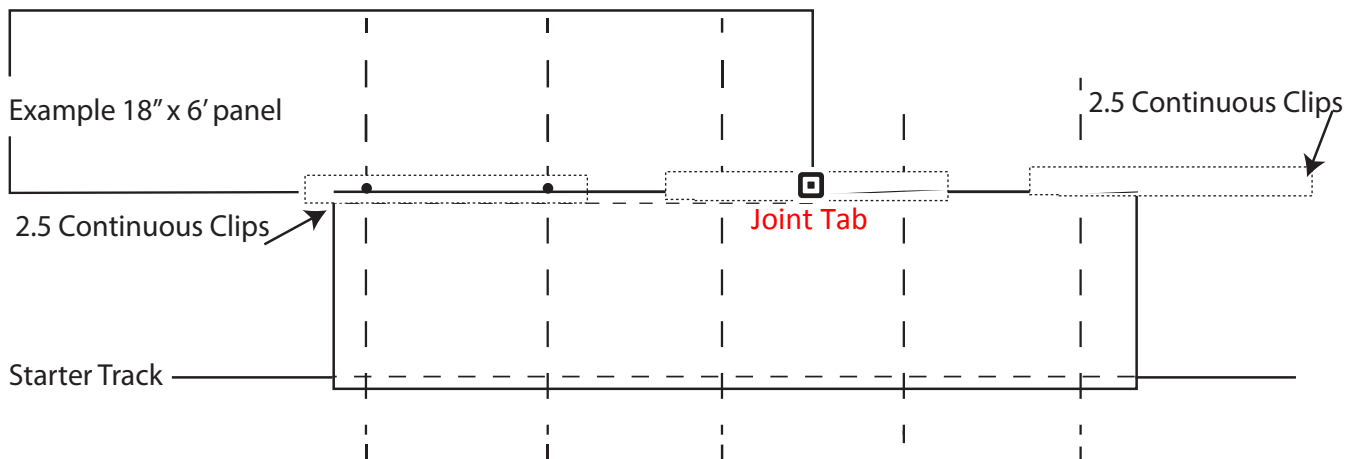

Nichiha Estimation Guide

- Starter Track (100'/bx - Used at base of wall where material begins)
- 1/2" Spacer (200'/bx - used where panels need to be face fastened)
- Single Flange Sealant Backer (65'/bx used where panels terminate to different products, must caulk over)
- Double Flange Sealant Backer (100'/bx - Needed at premade outside corners at 2' of backer per 1' of corner, must caulk over)
- Premade outside corners (9'/bx/6 pieces)

Panels

Come in approximate sizes of 18" x 6', 18" x 10' and KuraStone which is 6" x 10^{1/4"}, 15^{3/8"} and 25^{5/8"}