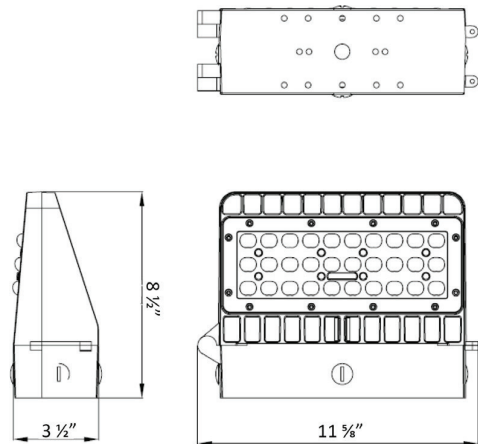

DIMENSIONS

24W & 48W Wall Packs