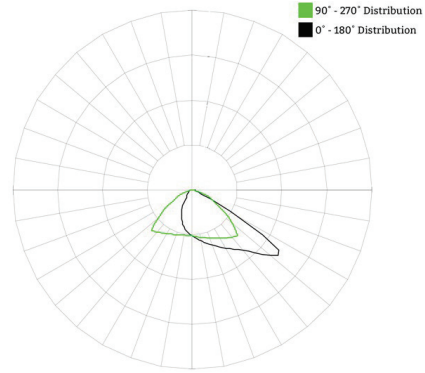

## DISTRIBUTION

The light distribution curve shows you how the light will react within a space. In the chart below, the horizontal center line of the graph is the ceiling, and the colored charted lines are how the light will react from the ceiling to the floor for a certain distribution.