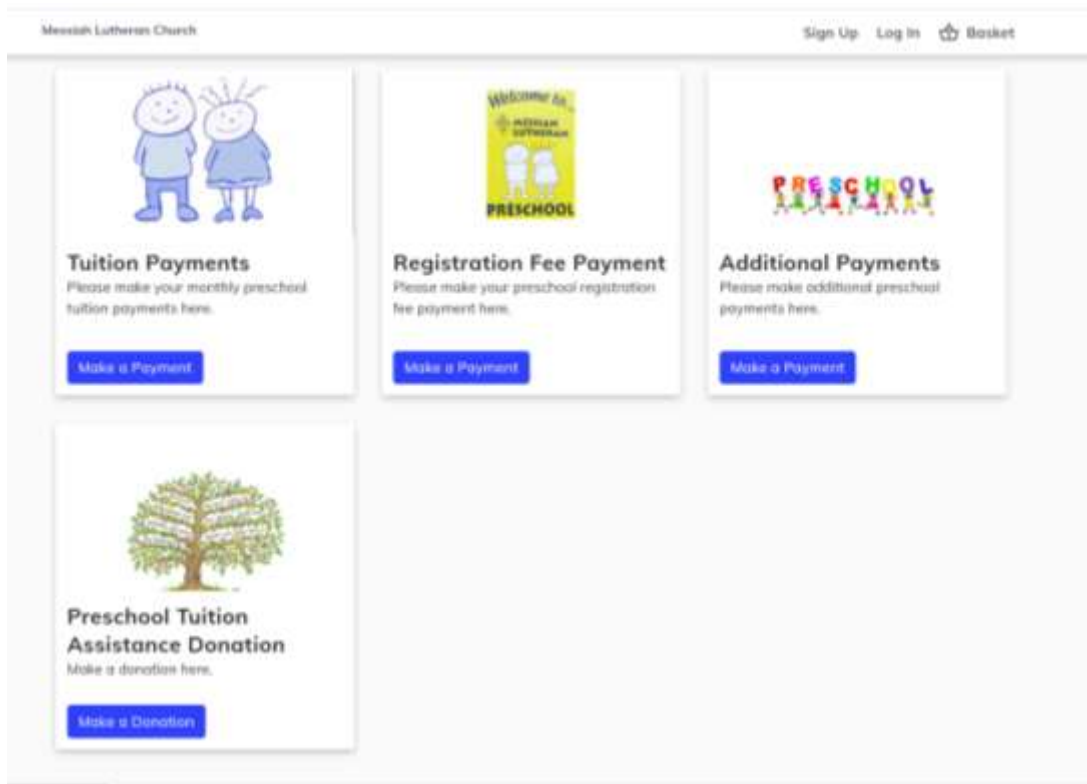

How to Make an Online Payment

1. From the Messiah Lutheran Preschool website click on the red payment button. You will find the button on the MLPS home page, the Parent Information page and the Registration page.

2. You will be redirected to a third-party, secure payment site operated by Vanco.

3. Select the tile for the payment type that you are making. More information will display for each tile. You will enter your payment amount and timing and then “Add to Basket”.

Meisak Lutheran Church

Sign Up Log In Basket

Tuition Payments

Amount

Frequency

Start Date

[Add to Basket](#)

Welcome to Meisak Lutheran Preschool's online tuition payment system!