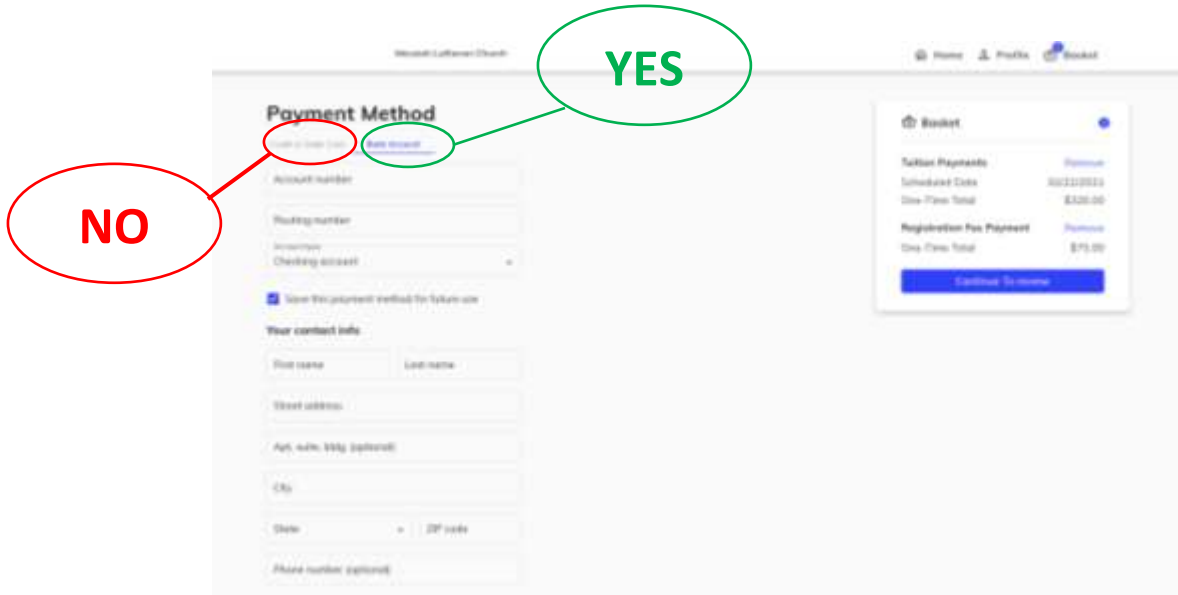

5. Messiah Lutheran Preschool is not accepting credit card payments at this time. You will be able to pay via an Electronic Funds Transfer (EFT) from your bank account.

6. Messiah Lutheran Preschool will receive regular updates on payments received and will be providing any needed receipts for tax purposes or reimbursements.

We pray that this service will be a blessing to you. Thank you for your payments.