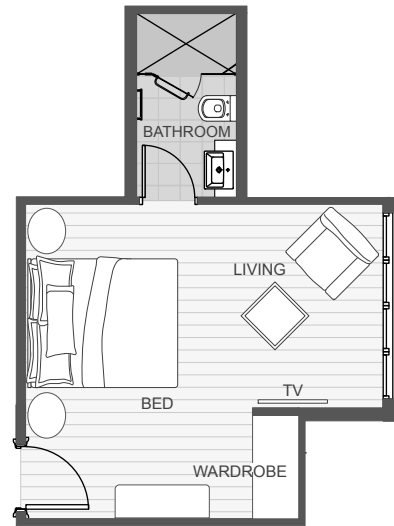

HELENA BAY
NEW ZEALAND

HUIA LODGE ROOM

34m² / 365ft²

KOKAKO LODGE ROOM

25m² / 270ft²

KAPAKO LODGE ROOM

32m² / 344ft²