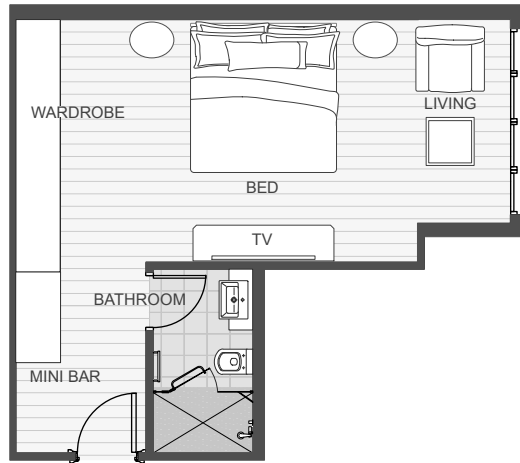

HELENA BAY
NEW ZEALAND

HUIA LODGE ROOM

34m² / 365ft²

KOKAKO LODGE ROOM

25m² / 270ft²

KAPAKO LODGE ROOM

32m² / 344ft²