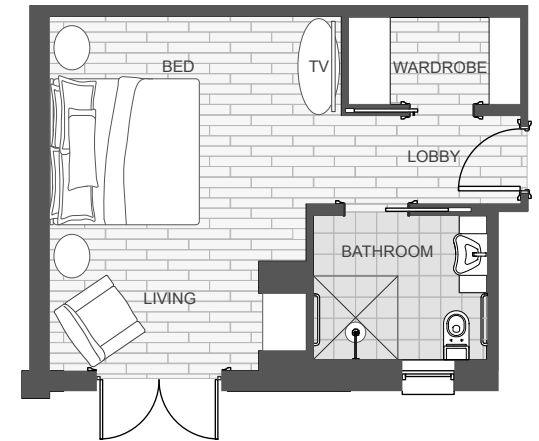

HELENA BAY
NEW ZEALAND

HUIA LODGE ROOM

34m² / 365ft²

KOKAKO LODGE ROOM

25m² / 270ft²

KAPAKO LODGE ROOM

32m² / 344ft²