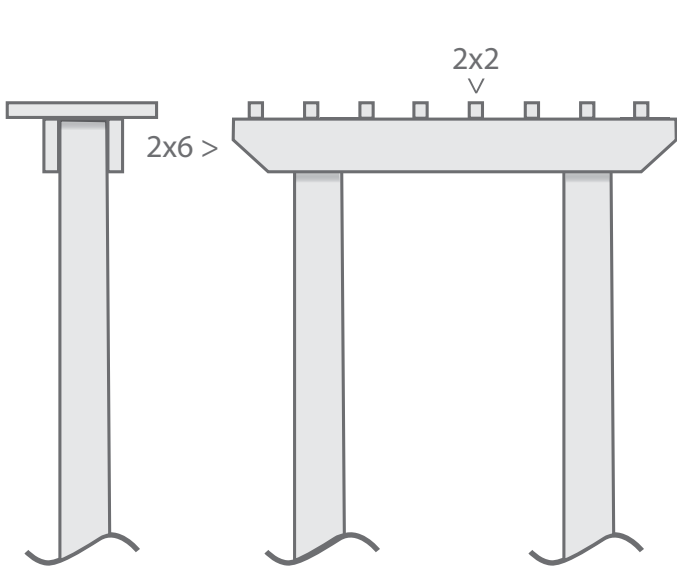

FENCE COMPANY, INC.

SIMPLE

TRADITIONAL

ARCHED

VENETIAN

ARBOR STYLES

Not To Scale

Address: 16923 48th Ave. W • Lynnwood WA 98037