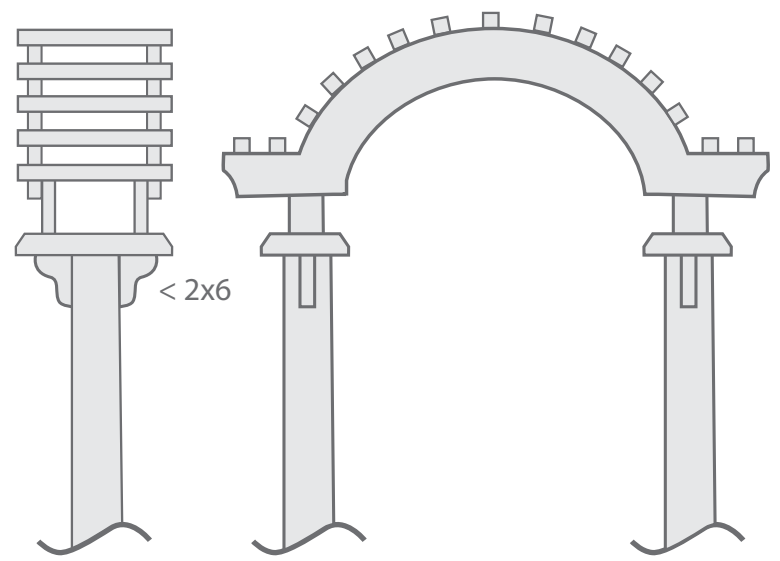

FENCE COMPANY, INC.

SIMPLE

TRADITIONAL

ARCHED

VENETIAN

ARBOR STYLES

Not To Scale

Address: 16923 48th Ave. W • Lynnwood WA 98037