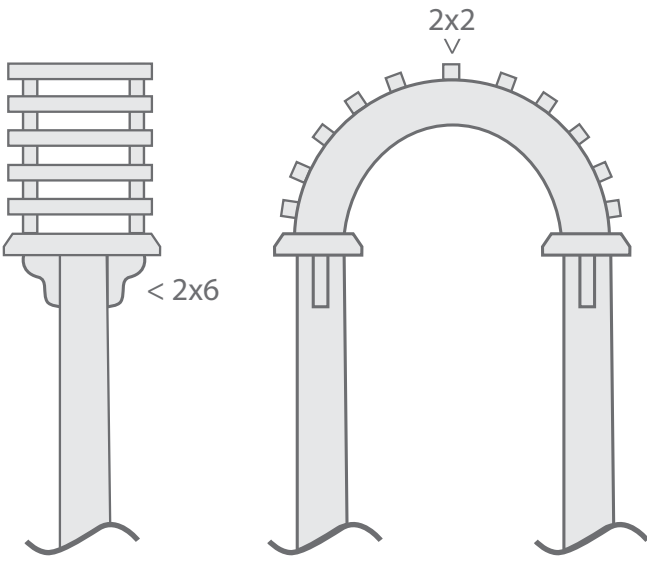

FENCE COMPANY, INC.

SIMPLE

TRADITIONAL

ARCHED

VENETIAN

ARBOR STYLES

Not To Scale

Address: 16923 48th Ave. W • Lynnwood WA 98037