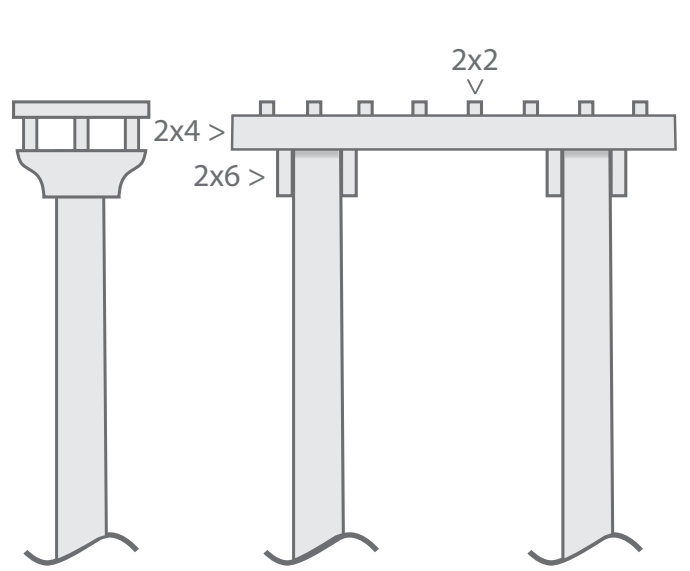

FENCE COMPANY, INC.

SIMPLE

TRADITIONAL

ARCHED

VENETIAN

ARBOR STYLES

Not To Scale

Address: 16923 48th Ave. W • Lynnwood WA 98037