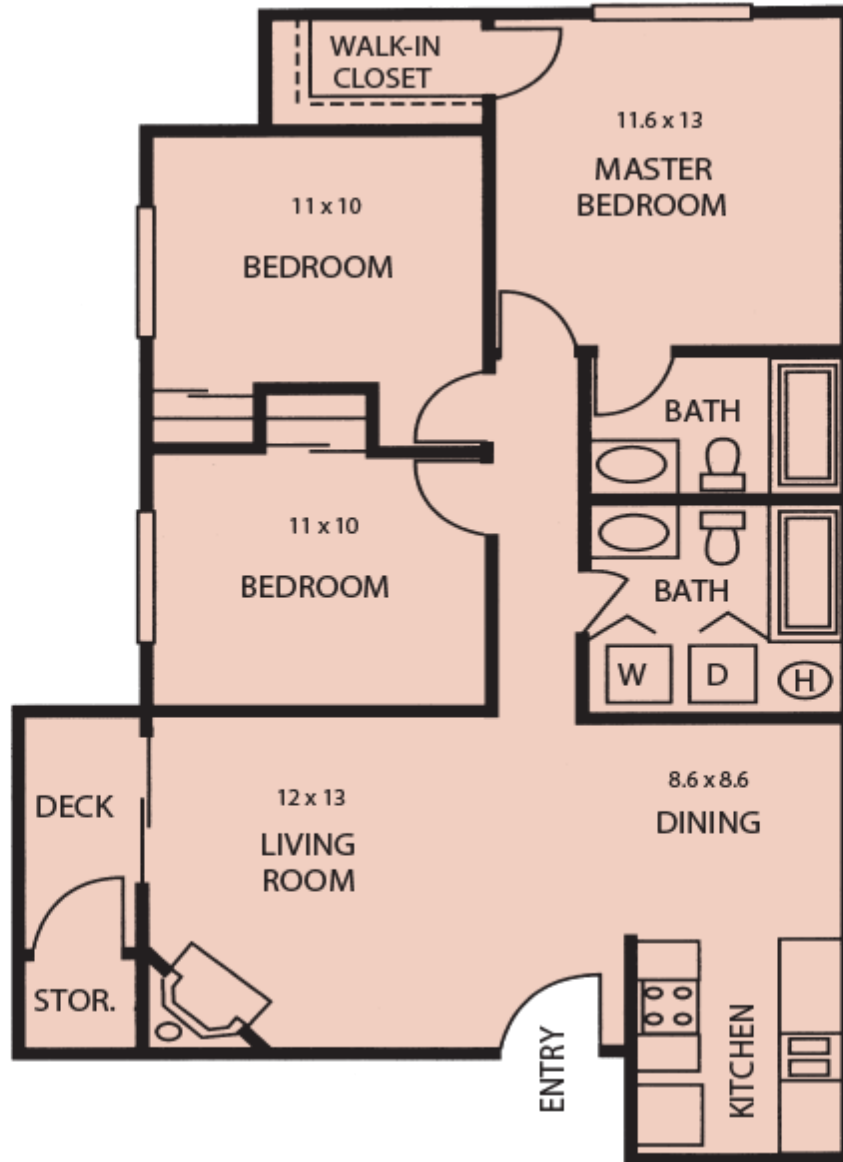

COLBY CREEK

APARTMENT HOMES

3bd/2ba – 1040 sq. ft.