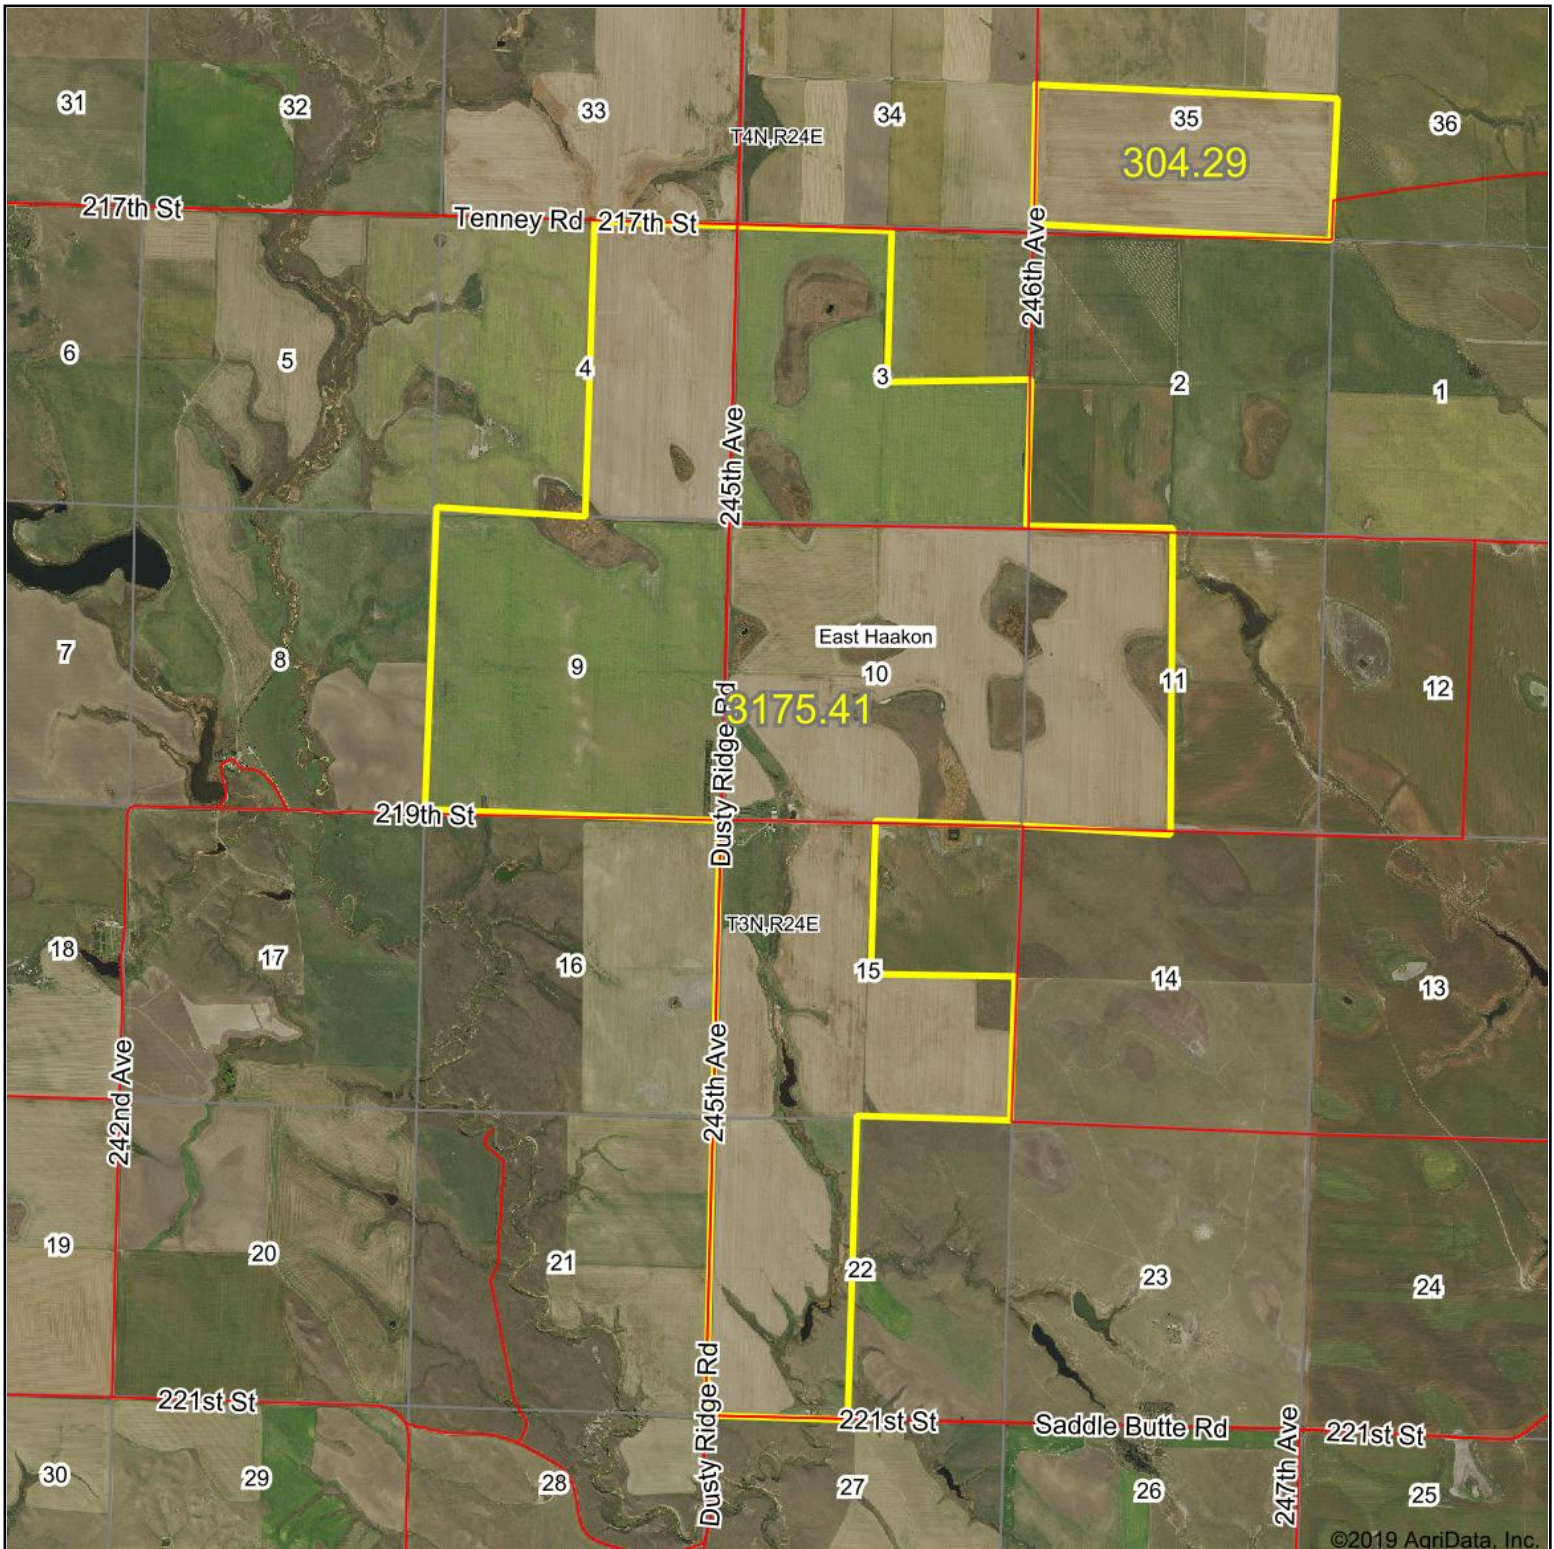

# Aerial Map

Map Center: 44° 13' 42.08, -101° 13' 24.4

  
**Dakota Land Co.**  
Schuetzle Real Estate & Auction Firm

**10-3N-24E**  
**Haakon County**  
**South Dakota**

Maps Provided By:  
 **surety**  
CUSTOMIZED ONLINE MAPPING  
© AgriData, Inc. 2019 www.AgridataInc.com

# Aerial Map

Map Center: 44° 9' 34.95, -101° 12' 20.33

  
**Dakota Land Co.**  
Schuetzle Real Estate & Auction Firm

**2-2N-24E**  
**Haakon County**  
**South Dakota**

Maps Provided By:  
  
CUSTOMIZED ONLINE MAPPING  
© AgriData, Inc. 2019 www.AgridataInc.com