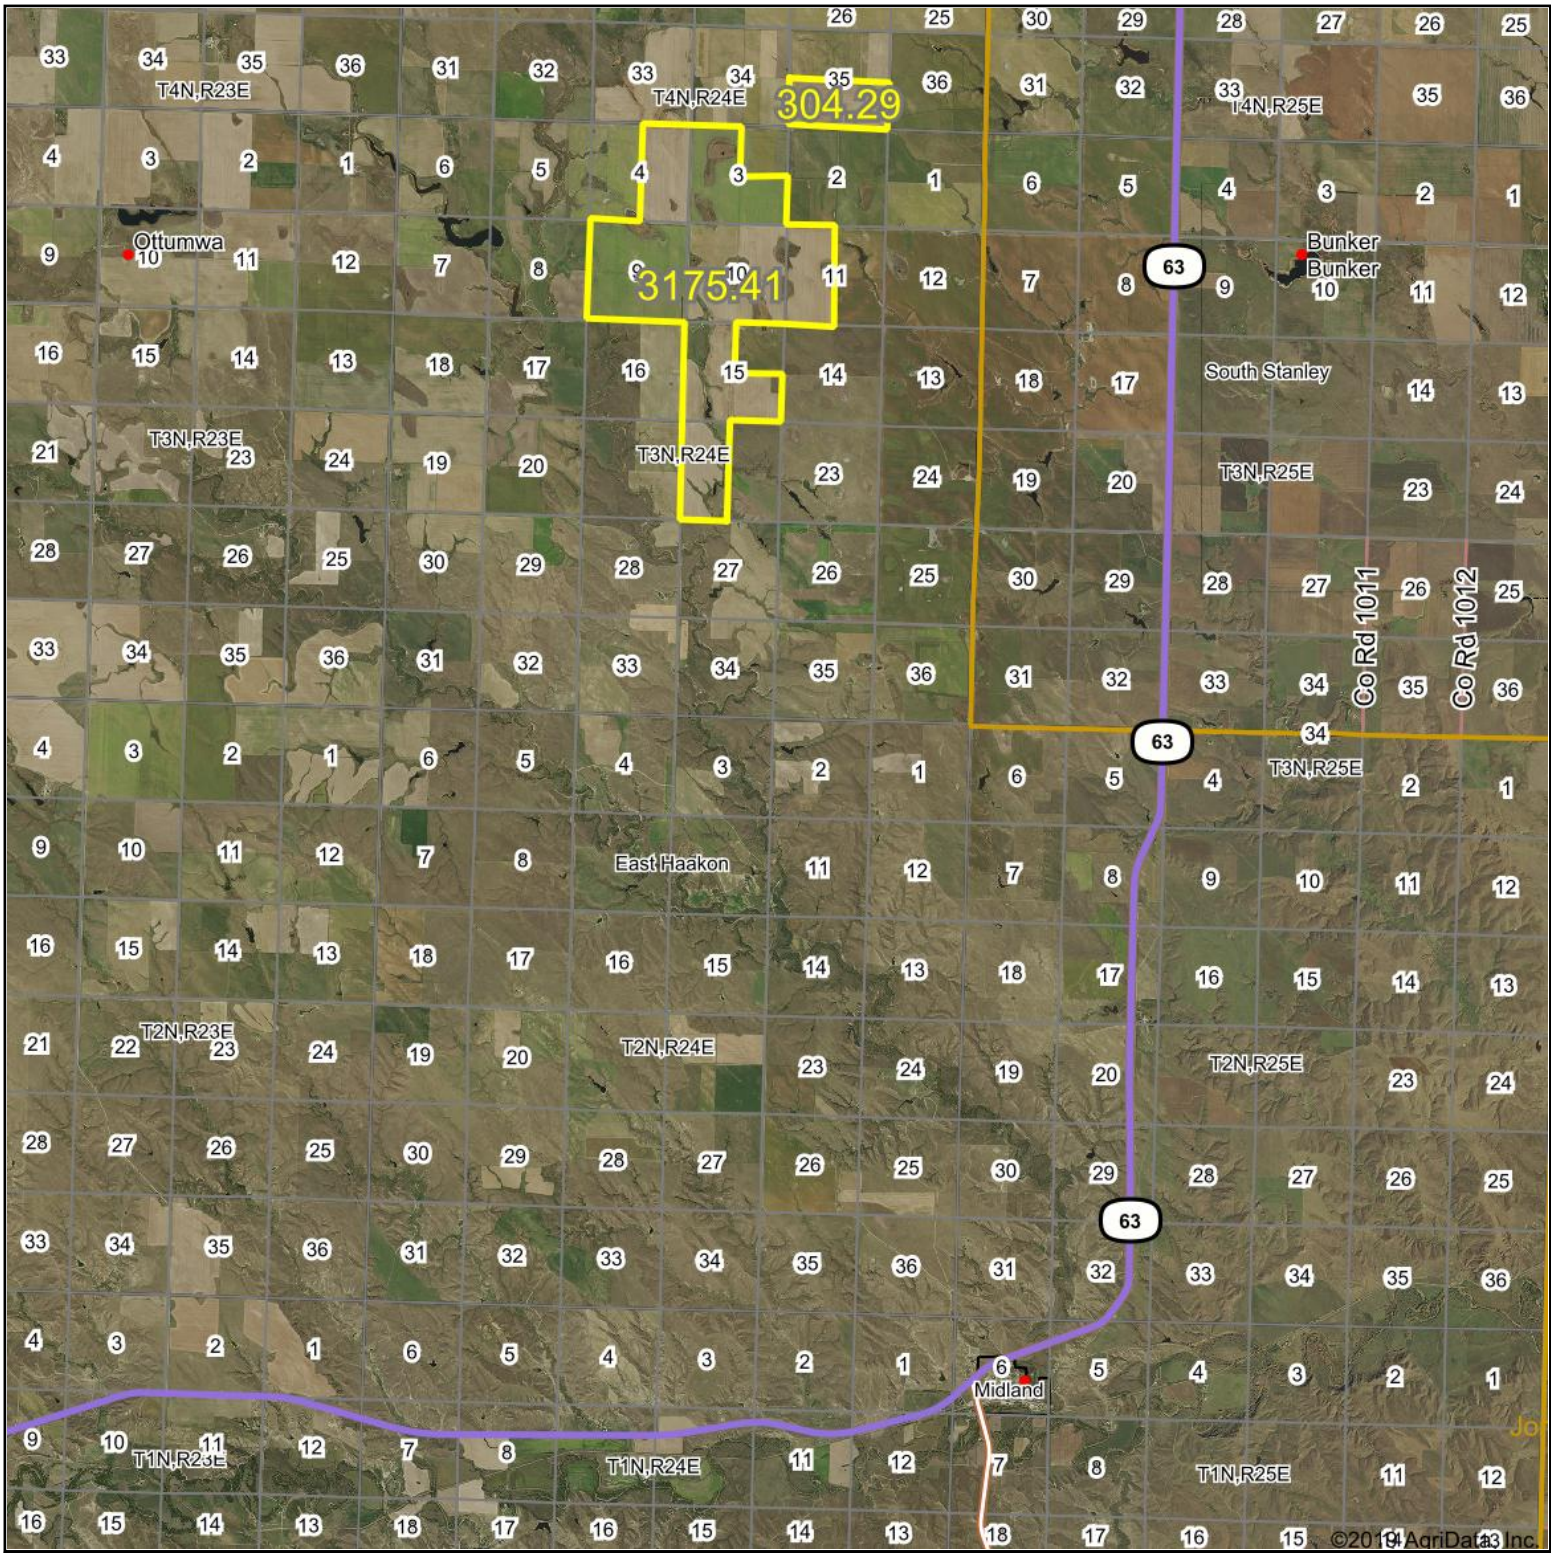

# Aerial Map

Map Center: 44° 13' 42.08, -101° 13' 24.4

  
**Dakota Land Co.**  
Schuetzle Real Estate & Auction Firm

**10-3N-24E**  
**Haakon County**  
**South Dakota**

Maps Provided By:  
 **surety**  
CUSTOMIZED ONLINE MAPPING  
© AgriData, Inc. 2019 www.AgridataInc.com

# Aerial Map

Map Center: 44° 9' 34.95, -101° 12' 20.33

  
**Dakota Land Co.**  
Schuetzle Real Estate & Auction Firm

**2-2N-24E**  
**Haakon County**  
**South Dakota**

Maps Provided By:  
  
CUSTOMIZED ONLINE MAPPING  
© AgriData, Inc. 2019 www.AgridataInc.com