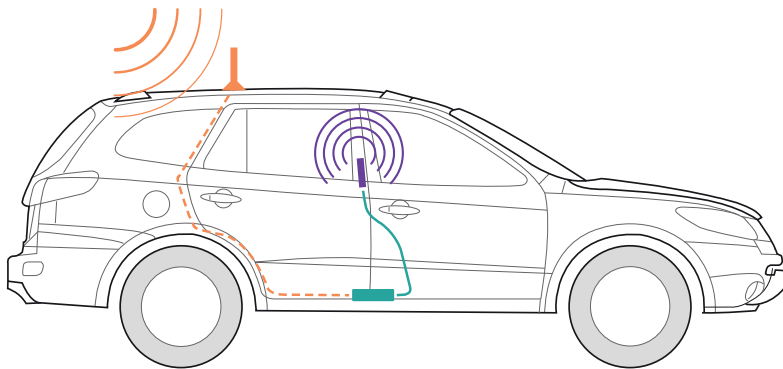

Installation

1. **1 Receives signal:** The powerful antenna reaches out to access voice and data signals, and deliver them to the booster.
2. **2 Boost signal:** The booster receives the signal, amplifies it, and serves as a relay between your phone and the nearest cell tower.
3. **3 Broadcasts signal:** Your devices get a stronger signal, and calls and data are fed through the booster back to the network.

Available Accessories

Optional Antenna Kits

Package Dimensions

4 L x 6.25 W x 8 H

MASTER CARTON: 25 L x 17 W x 16 H | 54 lbs.

Support

2-Year Warranty from Purchase.

Website: <http://support.weboost.com>

Phone: +1 866 294 1660
Monday to Saturday

FOR PARTNER'S USE

1 **NUAGE WIRELESS**

38 Remington Road
Tunkhannock, PA 18657

570-761-6160
solutions@nuagewireless.com
www.nuagewireless.com

Your COMPLETE IT Solution Provider

***WARNING:** Cancer and Reproductive Harm - www.P65Warnings.ca.gov.

ASSEMBLED IN THE USA

UPC

475021