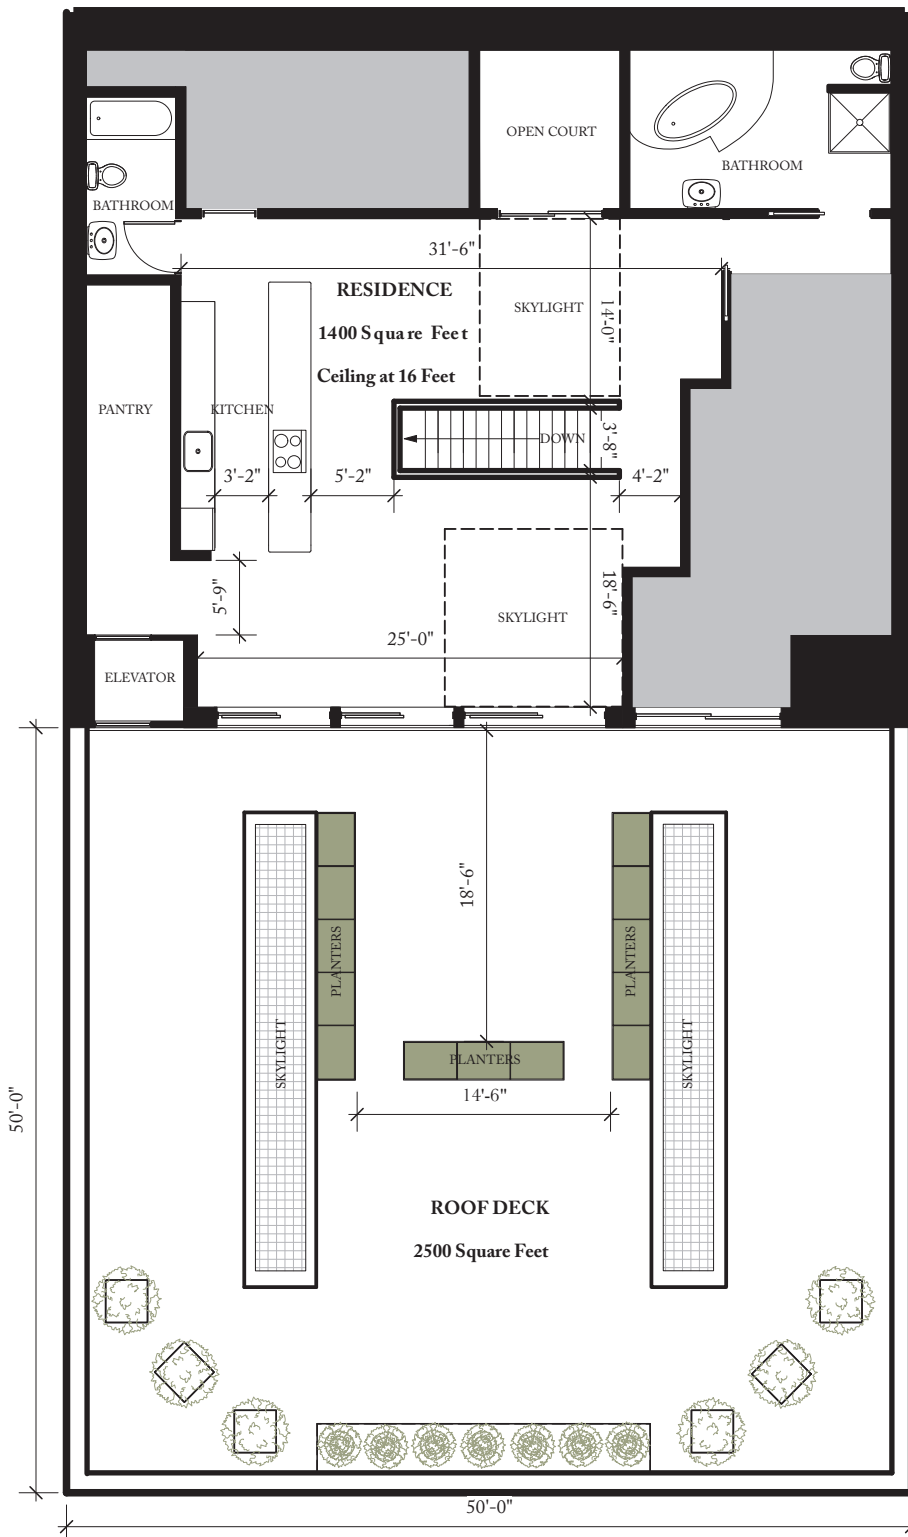

# Bathhouse Studios

- Private residence 1,400sq. ft.
- Professional kitchen
- 200AMP power
- 16 ft. ceilings
- 2,500sq. ft. Roof Deck
- Daylight
- Shoot in bathroom
- Sound system (Ipad)
- Elevator
- 2 bathrooms w/ shower
- Wifi
- Available 24/7