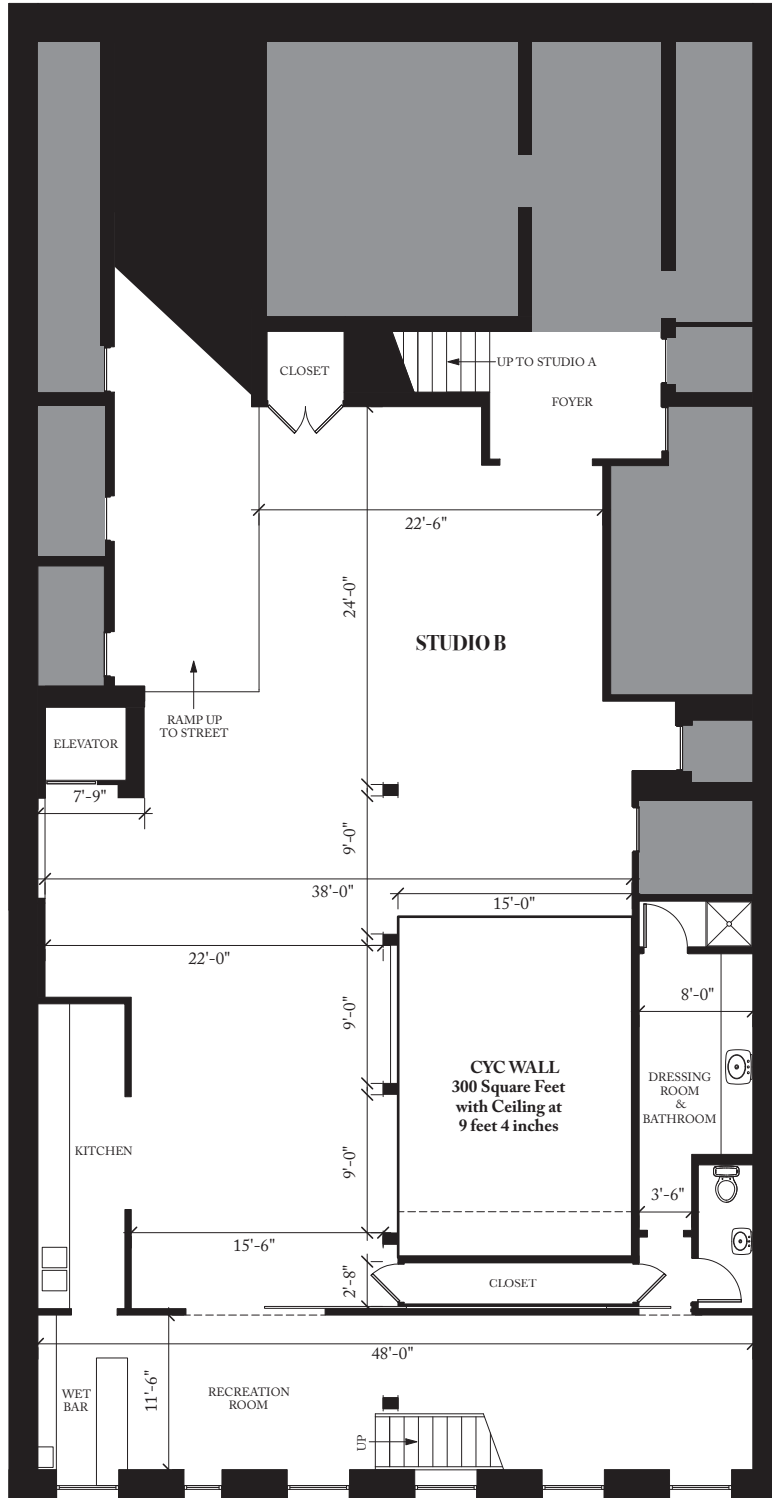

Bathhouse Studios

Private studio 2,000sq. ft.
 15 x 22 ft. Cyclorama
 200AMP power
 Sound system (Ipad)
 10 ft. ceilings
 Fully functional kitchen
 Street load in ramp
 Private bathroom
 HMU room w/ shower
 Wifi
 Available 24/7