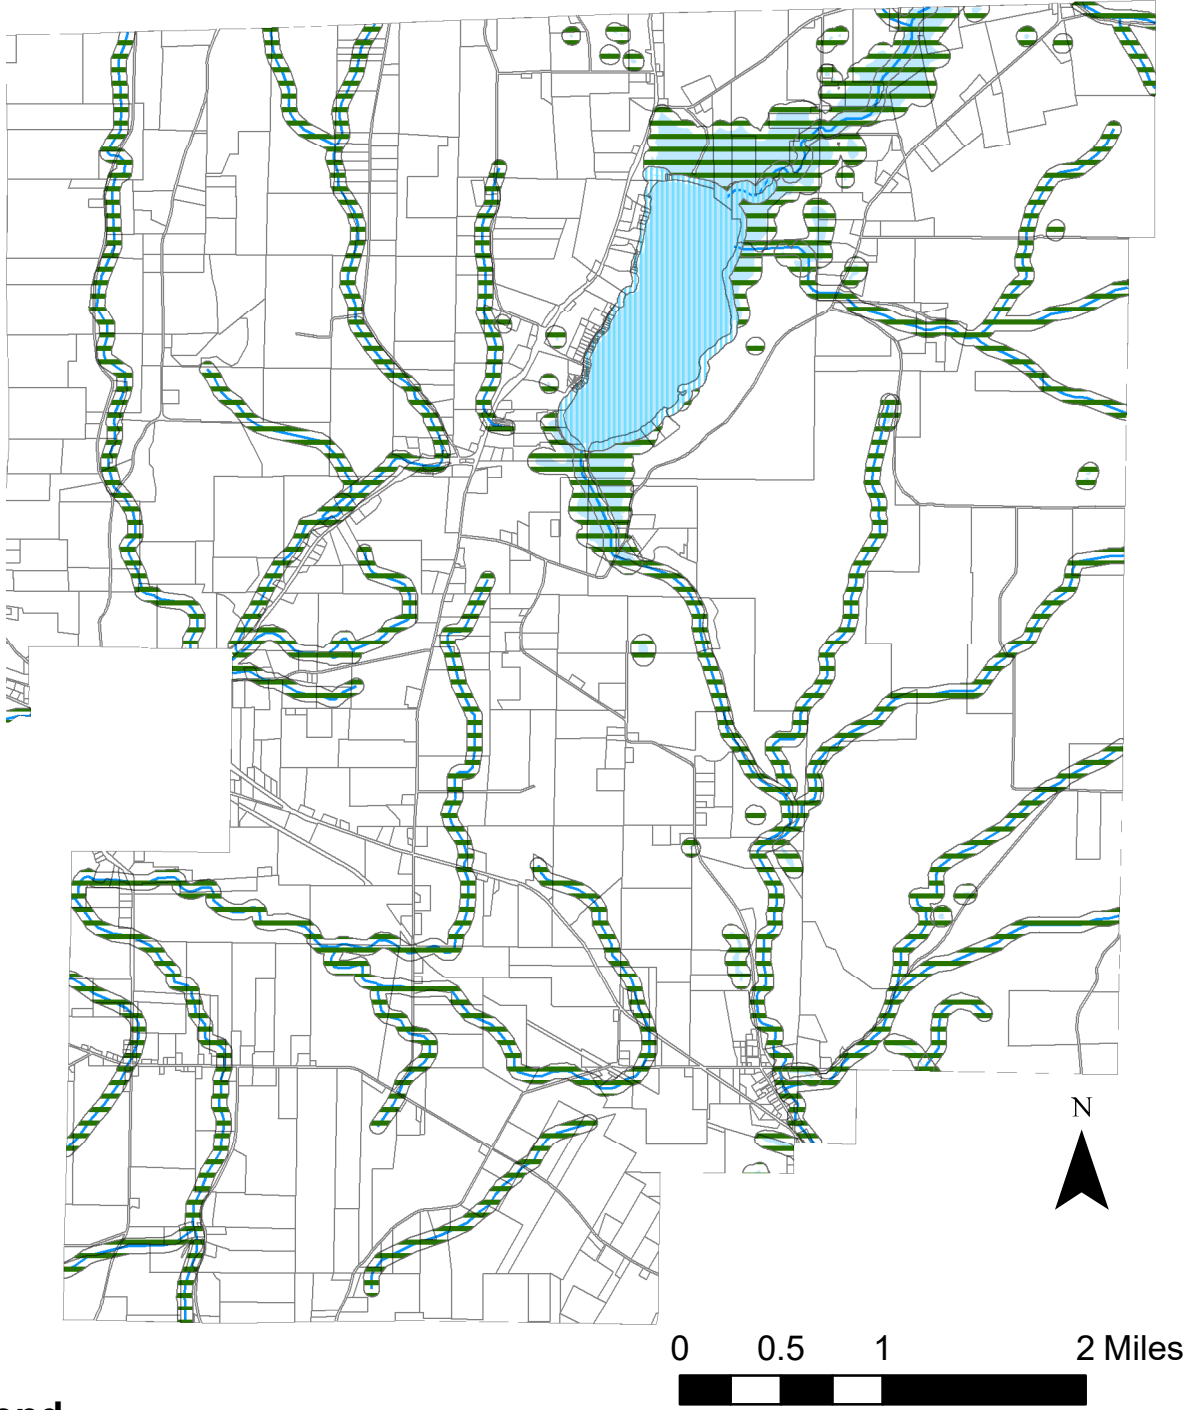

Town of Catharine Water Quality Protection Zones

Legend

-  Zone I
-  Zone II
-  Streams
-  National Hydrology Dataset (NHD) Waterbody