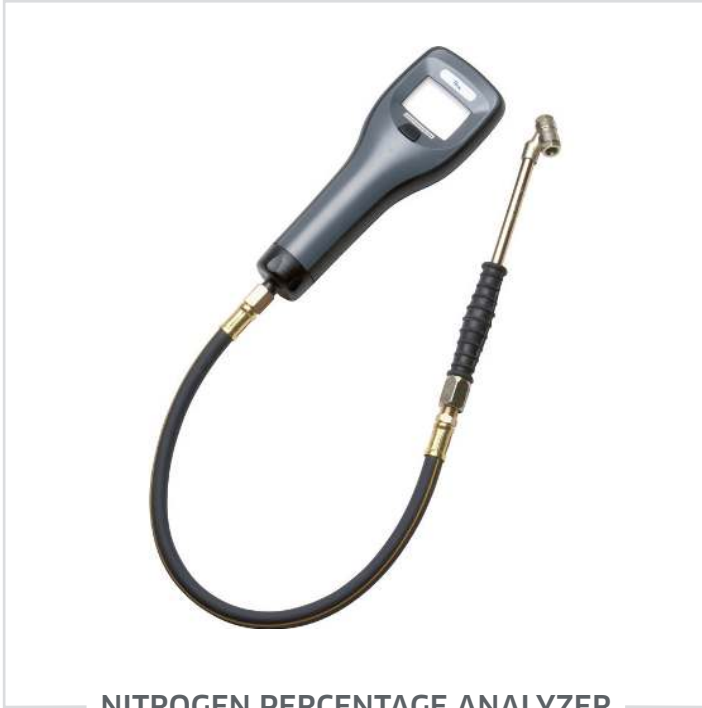

NITROGEN INFLATION NITROGEN PERCENTAGE ANALYZER

NITROGEN PERCENTAGE ANALYZER

NITROGEN PERCENTAGE ANALYZER

The ACCURA® Nitrogen Analyzer gives you the actual Nitrogen percentage in your tires.

Most other systems in the market show you the Oxygen percentage and require a calculation to convert it to the Nitrogen percentage.

The rugged, ergonomic design enables ease of use in motor racing pits, workshops, fleet control, tire stores, lube shops, and auto dealerships. Ease of use, fast reaction time and large digital display make the ACCURA® Nitrogen Analyzer the perfect choice.

The battery life is extended by an automatic power off function. Both the sensor and the battery can be easily replaced.

SPECIFICATIONS

Measurement Range:	70-100% Nitrogen
Display Resolution:	0.1vol%
Measurement Cycle:	0.5 seconds
Response Time (90%):	less than 2 seconds
Auto Off Time Delay:	5 minutes
Compliance:	+/-0.5 vol% from 0 to 50 vol%
Compliance:	+/-2 vol% from 50 to 99 vol%

KEY BENEFITS

- Accurate and easy to use, one button operation
- Battery charge indicator, replaceable 9V battery and sensor
- Auto-power off function
- Auto diagnostic with error code to simplify troubleshooting