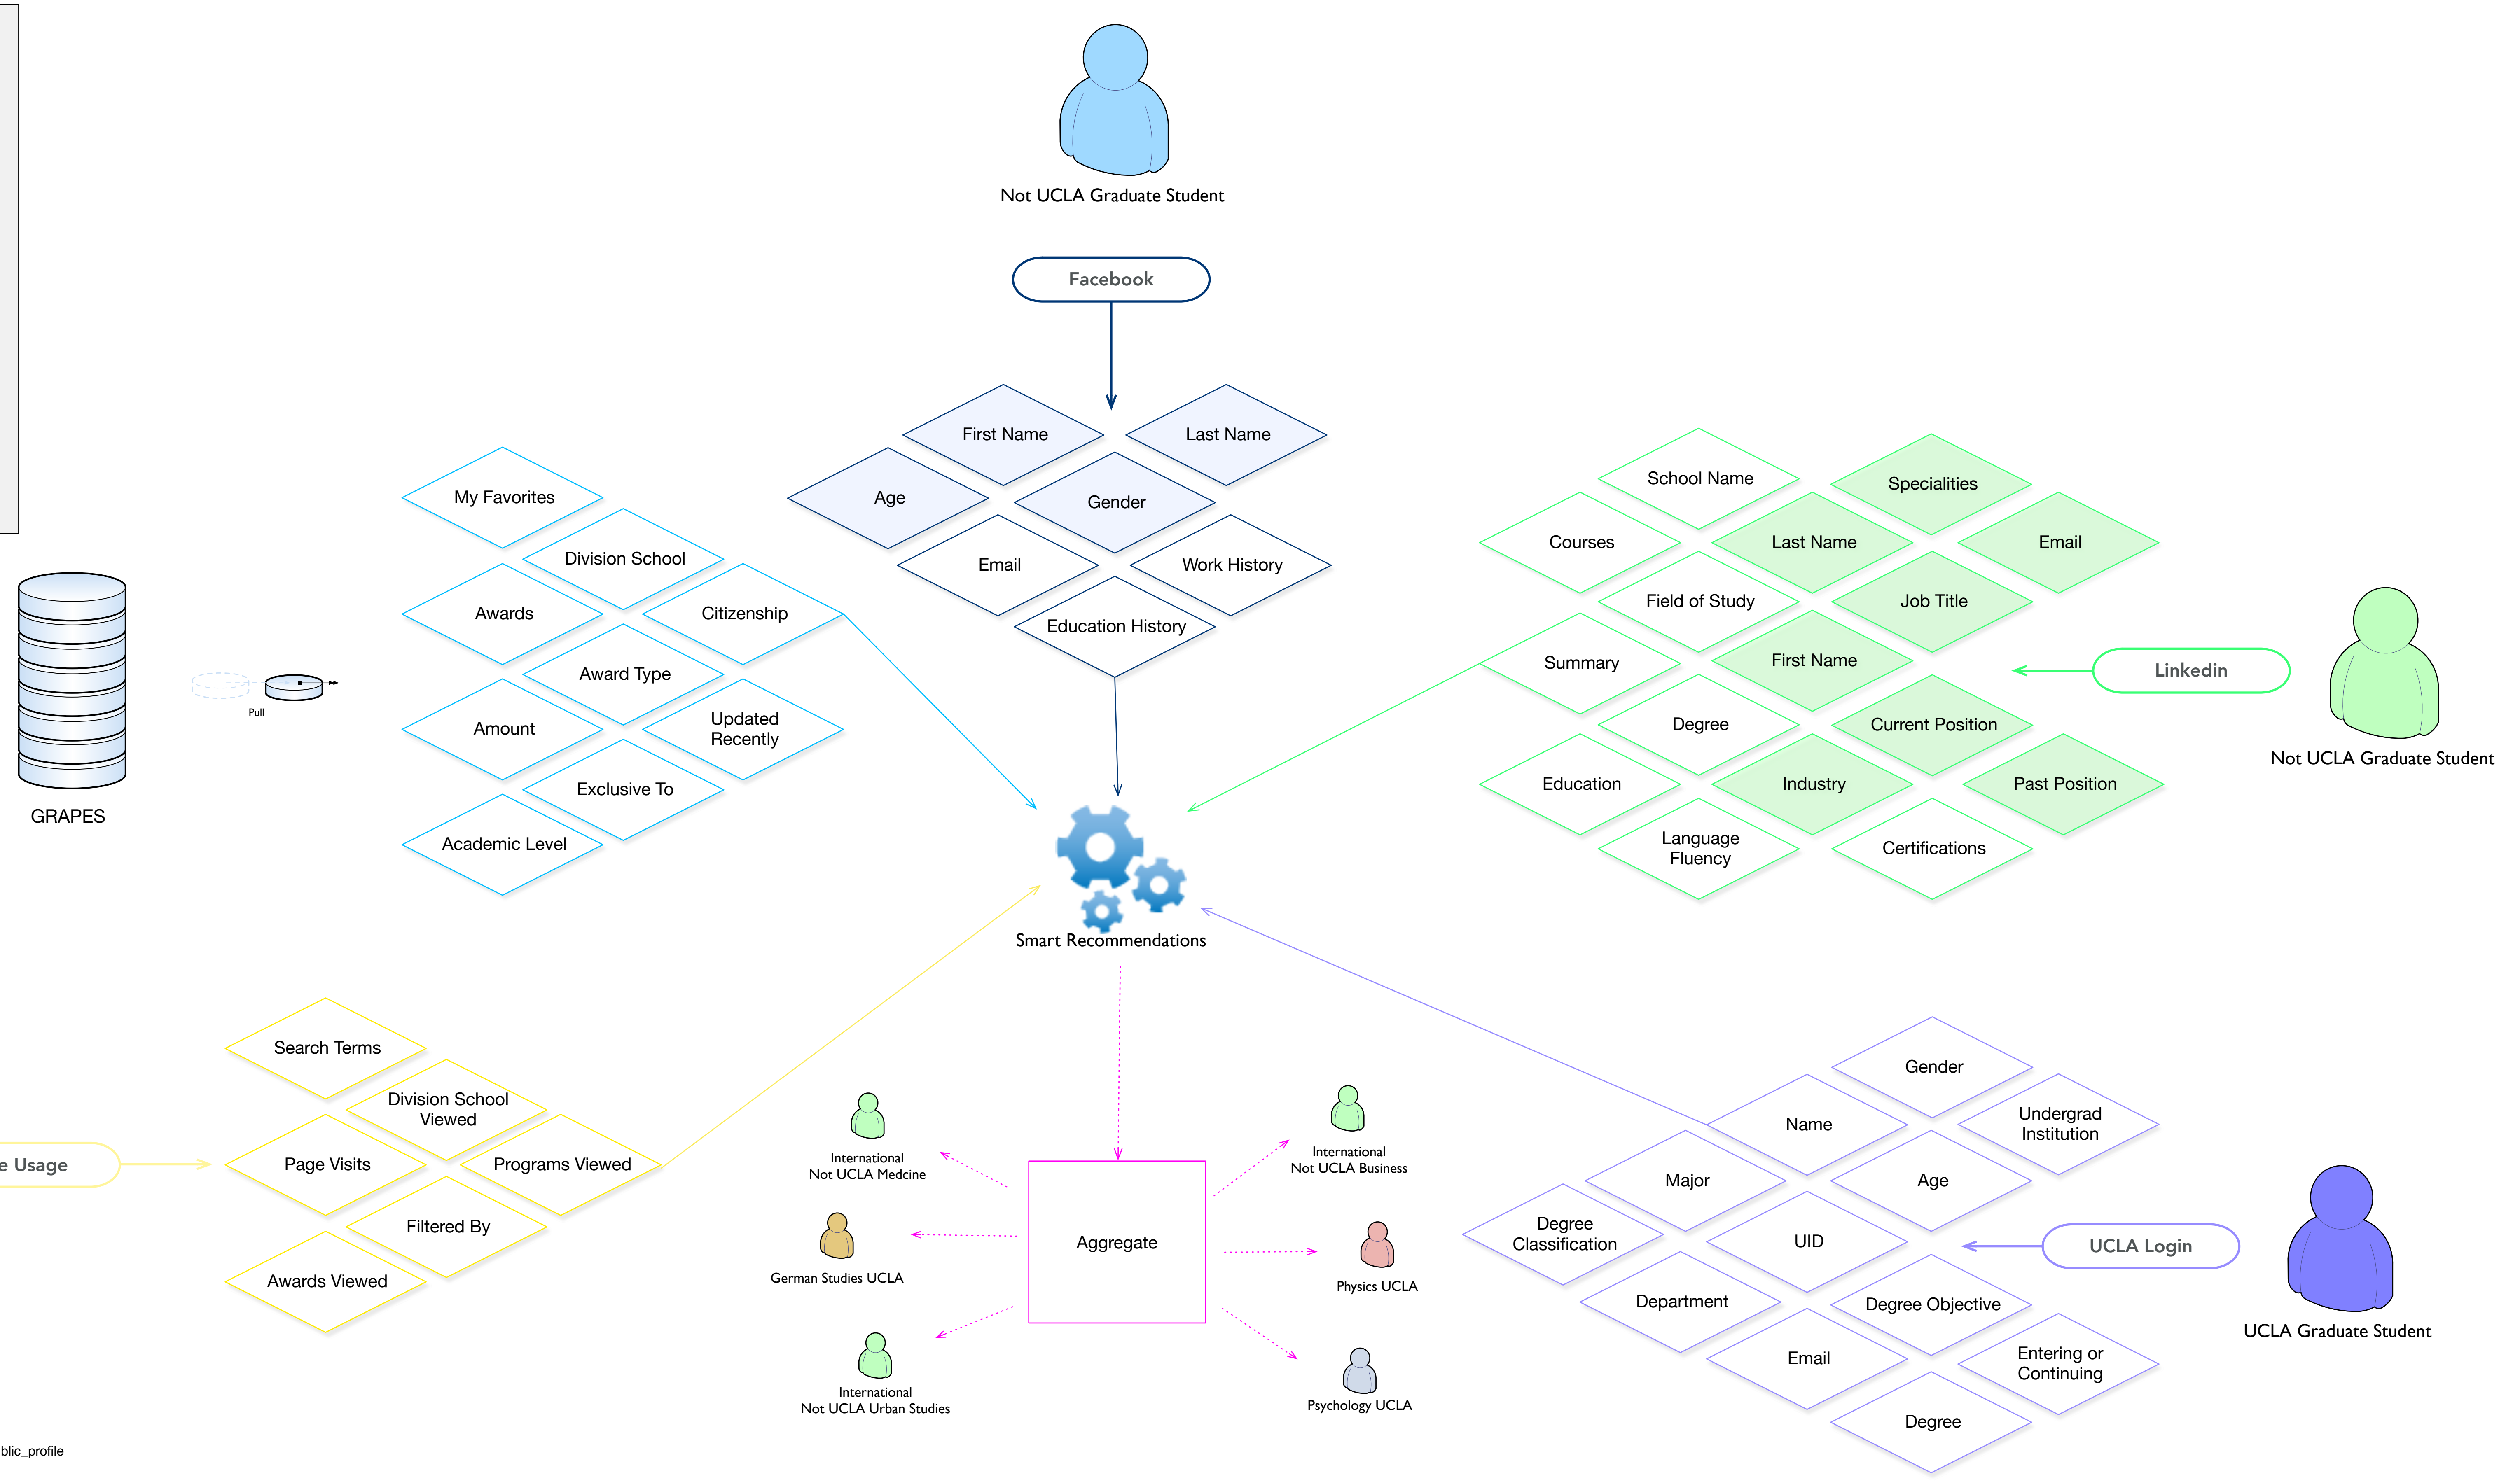

DATA UNITS INPUT

- GRAPES Data
- Facebook User Data
- Facebook Public User Profile
- Linkedin Full User Profile
- Linkedin Basic User Profile
- UCLA Student Profile Data
- Data from Site Usage

Version 2.0
Tue Dec 12 2017
Smart-Recs-System-Architecture.graffle

NOTES AND REFERENCES

LinkedIn education data is available by applying to Partner Program
<https://developer.linkedin.com/partner-programs/apply>
<https://developers.facebook.com/docs/facebook-login>
<https://developer.linkedin.com/docs/signin-with-linkedin>
https://developers.facebook.com/docs/facebook-login/permissions#reference-public_profile
<https://developer.linkedin.com/docs/fields/full-profile>