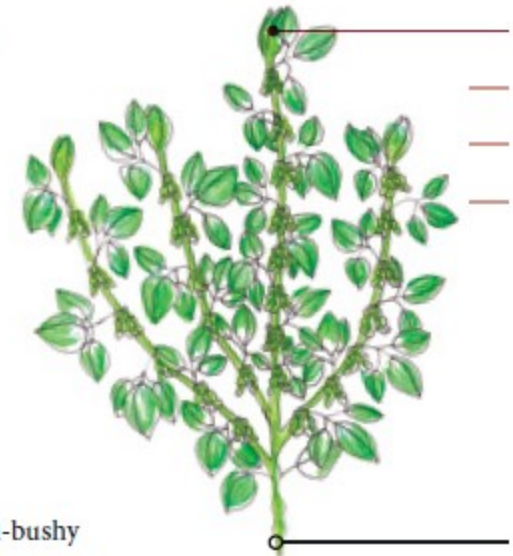

IDC: 9

New

Characteristics

- Great yield potential
- Unsurpassed standability in all growing conditions
- Great white mold tolerance
- Excellent plant adaptability to all row spacings

Management pointers

- Best adapted to 15" to 30" row spacing
- Adapted to all soil types

tall

semi-bushy