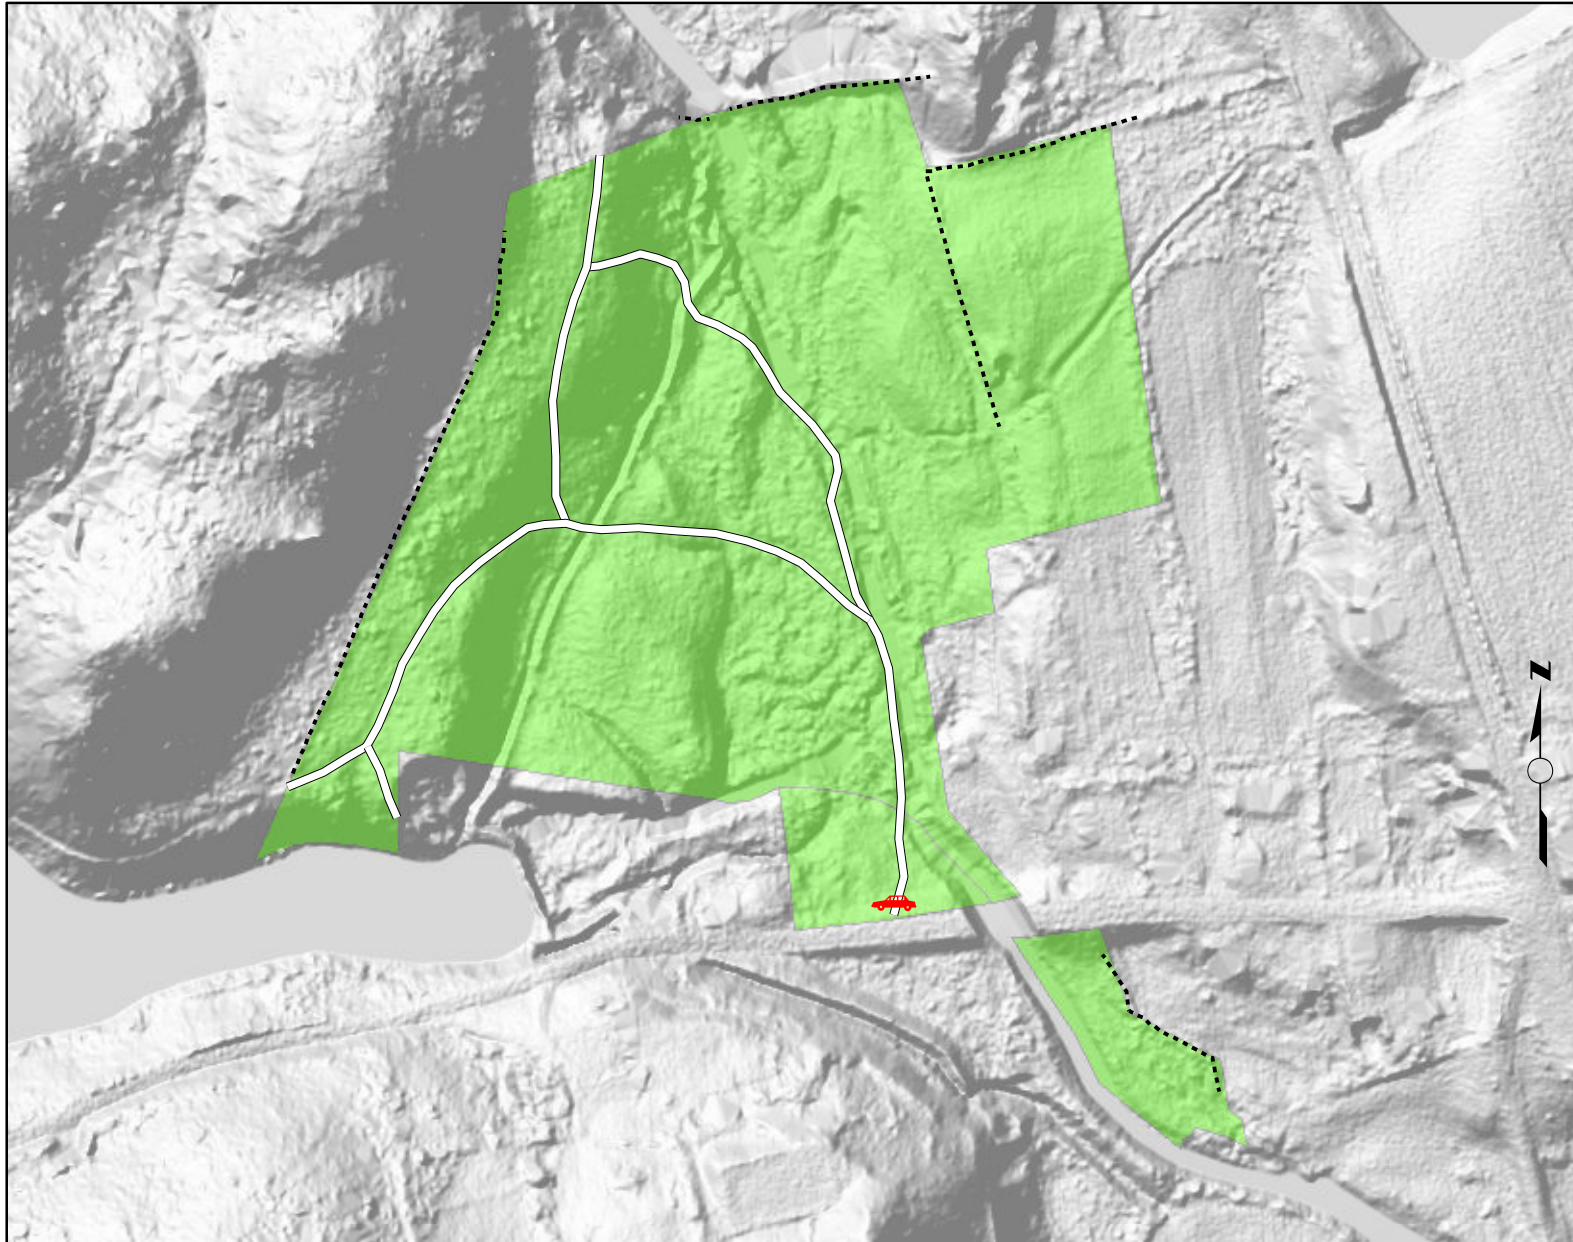

Avalonia Land Conservancy

P.O. Box 49, Old Mystic, CT 06372

Yannatos Preserve

14.47 Total Acres

Legend

Blaze

—— White

..... Stonewalls

 Parking

Avalonia Properties

Notes

Avalonia Land Conservancy properties are open for public access.

Load free "Explorer for ArcGIS" app and search for "Avalonia Online Map" to view our properties and follow trails interactively.

Do not disturb stone structures.

Map Date - January 16, 2019

0 0.1 Miles

Copyright Avalonia Land Conservancy

This map is intended for general guidance and recreational use of the property only. Data shown on this map may not be complete or current. Hikers do so at their own risk.