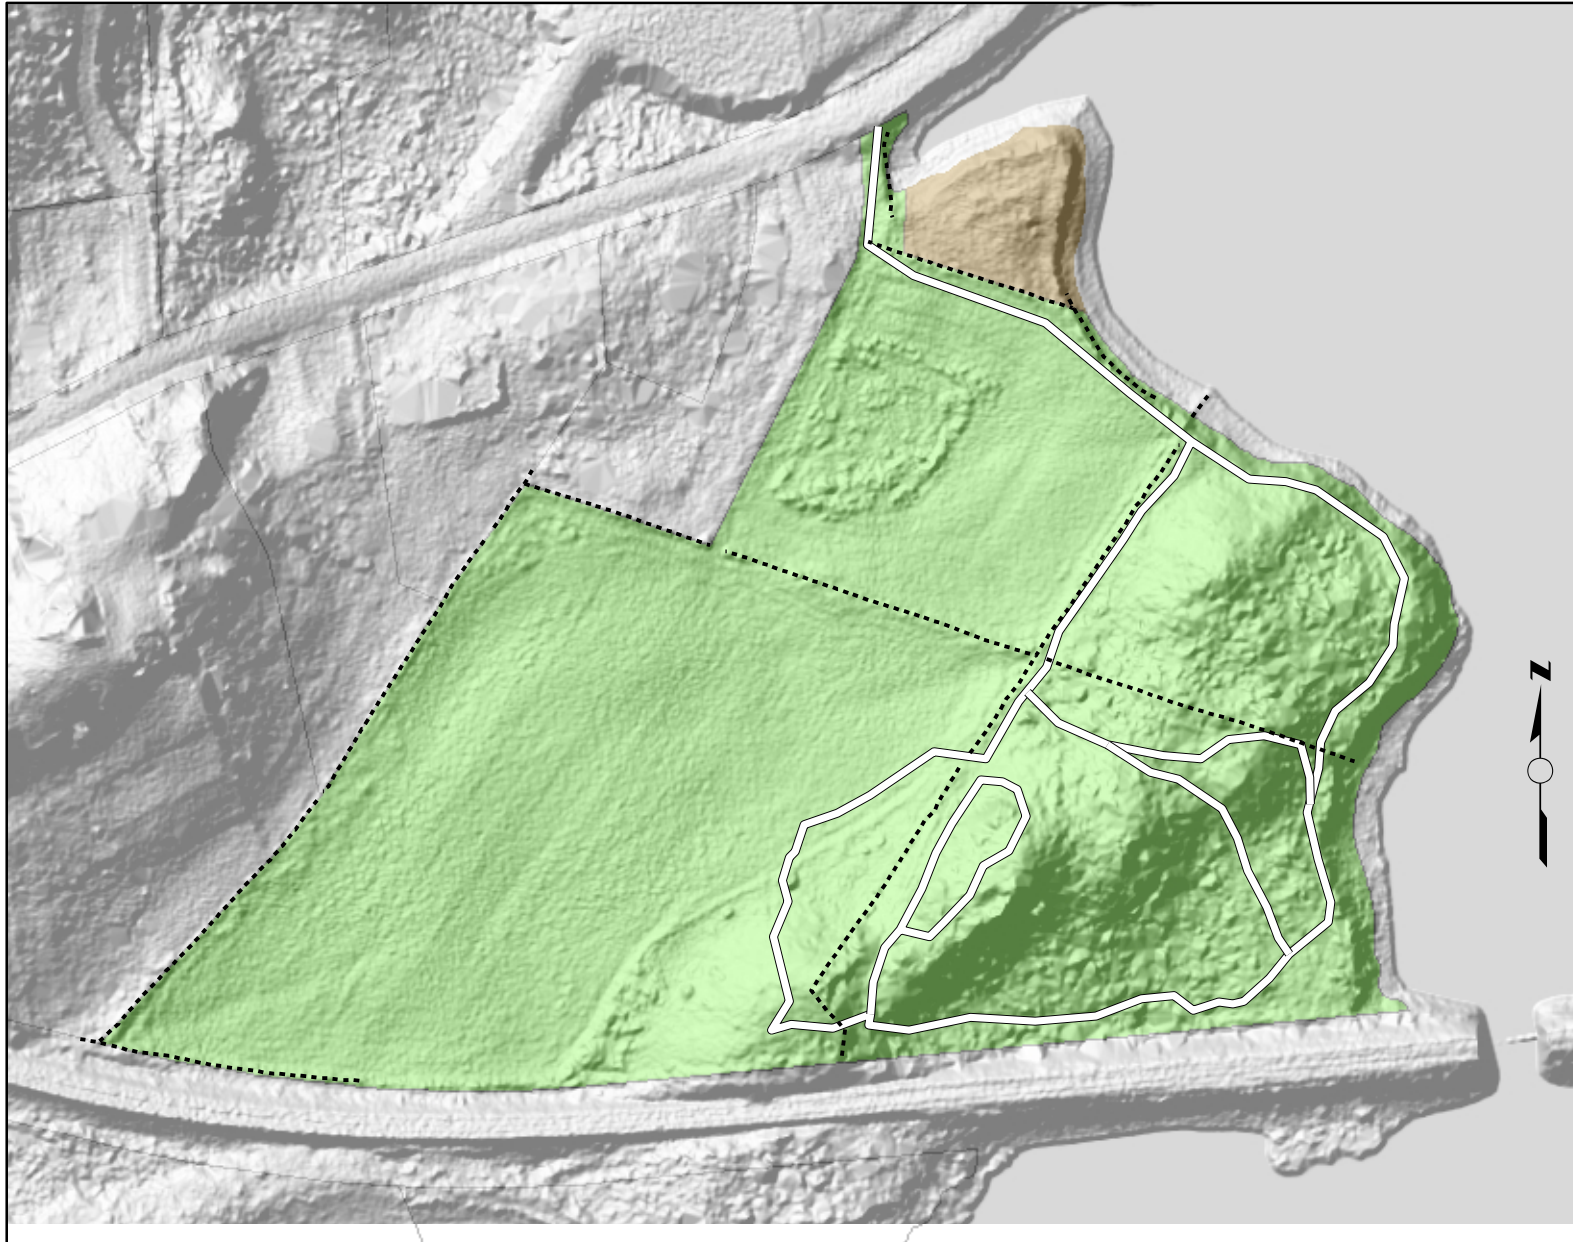

Knox Preserve

43.53 Total Acres

Legend

-  Avalonia Properties
-  White
-  Stonewalls
-  Parking

Notes

Avalonia Land Conservancy properties are open for public access.

Load free "Explorer for ArcGIS" app and search for "Avalonia Online Map" to view our properties and follow trails interactively.

Do not disturb stone structures.
Map Date - January 3, 2019

Copyright Avalonia Land Conservancy

This map is intended for general guidance and recreational use of the property only. Data shown on this map may not be complete or current. Hikers do so at their own risk.