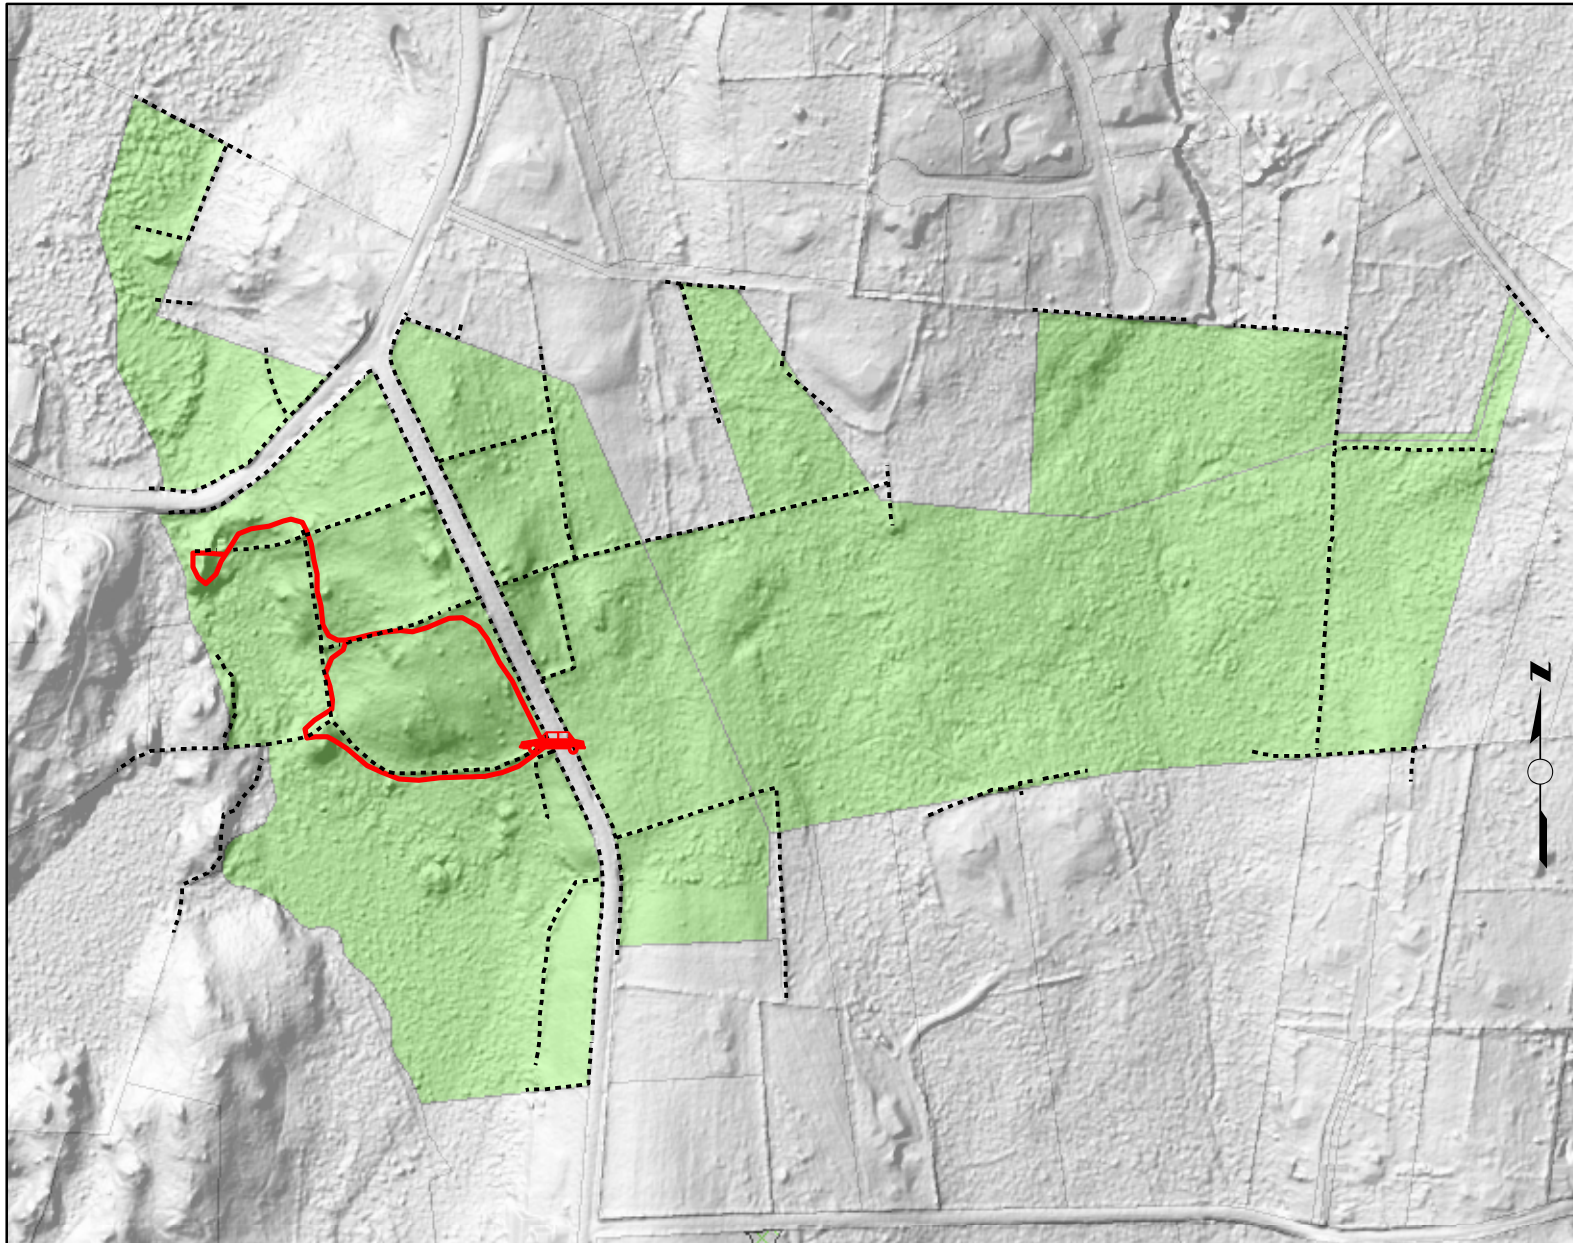

# Fennerswood Preserve

94.14 Total Acres

## Legend

-  Avalonia Properties
-  Other Protected Stonington Land
-  Red
-  Stonewalls
-  Parking

## Notes

Avalonia Land Conservancy properties are open for public access.

Load free "Explorer for ArcGIS" app and search for "Avalonia Online Map" to view our properties and follow trails interactively.

Do not disturb stone structures.  
Map Date - January 3, 2019

Copyright Avalonia Land Conservancy

This map is intended for general guidance and recreational use of the property only. Data shown on this map may not be complete or current. Hikers do so at their own risk.