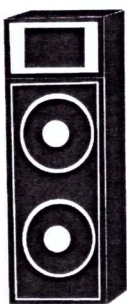

Sensational Soul Cruisers

Stage Plot

**DI BOX
BASS
AMP**

**5 PIECE
DRUM KIT**
on
8' x 8'
Riser

GUITAR AMP

KEYBOARDS

HORN SECTION
 1) Tenor Sax
 2) Trumpet
 3) Trombone
 4) Baritone Sax
All are wireless

Four straight stands with round bottoms for vocals.